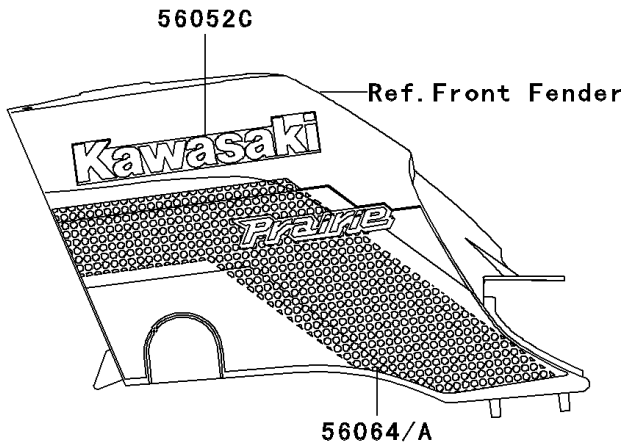

2002 Prairie 400 4X4 PARTS DIAGRAM

Decals(Green)(C4)

F2861F

2002 Prairie 400 4X4 PARTS LIST

Decals(Green)(C4)

| ITEM NAME | PART NUMBER | QUANTITY |
|--|-------------|----------|
| MARK,FR FENDER,KAWASAKI (Ref # 56052B) | 56052-1504 | 1 |
| MARK,FUEL TANK COVER,KAWASAKI (Ref # 56052C) | 56052-1509 | 2 |
| MARK,REAR CARRIER,KAWASAKI (Ref # 56051) | 56051-1843 | 1 |
| MARK,AIR CLEANER COVER (Ref # 56051A) | 56051-1858 | 1 |
| MARK,AIR CLEANER COVER (Ref # 56051B) | 56051-1859 | 1 |
| MARK,BELT CONVERTER COVER (Ref # 56052) | 56052-1051 | 1 |
| MARK,BELT CONVERTER COVER (Ref # 56052A) | 56052-1052 | 1 |
| PATTERN,FUEL TANK COVER,LH (Ref # 56064) | 56064-1912 | 1 |
| PATTERN,FUEL TANK COVER,RH (Ref # 56064A) | 56064-1913 | 1 |
| PATTERN,FUEL TANK COVER,LH (Ref # 56065) | 56065-1225 | 1 |
| PATTERN,FUEL TANK COVER,RH (Ref # 56065A) | 56065-1226 | 1 |