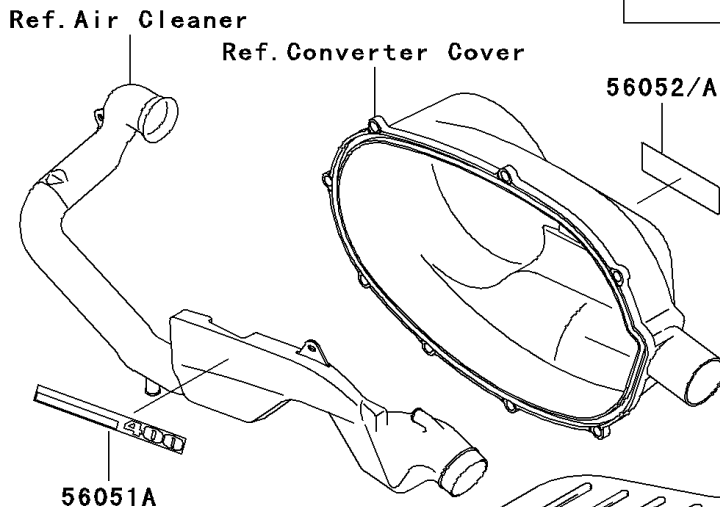

2002 Prairie 400 4X4 PARTS DIAGRAM

Decals(Green)(C4)

F2861F

2002 Prairie 400 4X4 PARTS LIST

Decals(Green)(C4)

| ITEM NAME | PART NUMBER | QUANTITY |
|--|-------------|----------|
| MARK,FR FENDER,KAWASAKI (Ref # 56052B) | 56052-1504 | 1 |
| MARK,FUEL TANK COVER,KAWASAKI (Ref # 56052C) | 56052-1509 | 2 |
| MARK,REAR CARRIER,KAWASAKI (Ref # 56051) | 56051-1843 | 1 |
| MARK,AIR CLEANER COVER (Ref # 56051A) | 56051-1858 | 1 |
| MARK,AIR CLEANER COVER (Ref # 56051B) | 56051-1859 | 1 |
| MARK,BELT CONVERTER COVER (Ref # 56052) | 56052-1051 | 1 |
| MARK,BELT CONVERTER COVER (Ref # 56052A) | 56052-1052 | 1 |
| PATTERN,FUEL TANK COVER,LH (Ref # 56064) | 56064-1912 | 1 |
| PATTERN,FUEL TANK COVER,RH (Ref # 56064A) | 56064-1913 | 1 |
| PATTERN,FUEL TANK COVER,LH (Ref # 56065) | 56065-1225 | 1 |
| PATTERN,FUEL TANK COVER,RH (Ref # 56065A) | 56065-1226 | 1 |