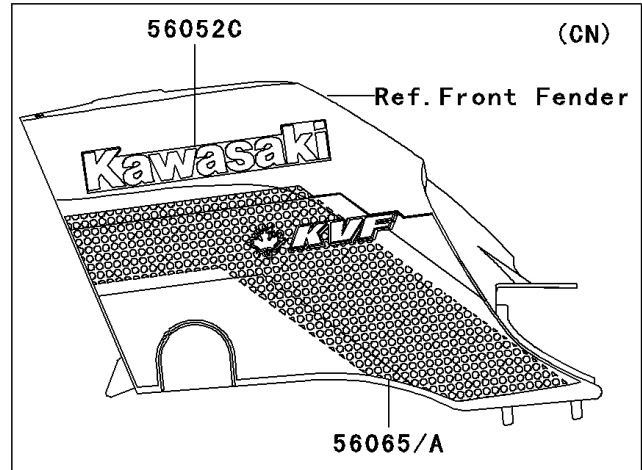

2002 Prairie 400 4X4 PARTS DIAGRAM

Decals(Green)(C4)

F2861F

2002 Prairie 400 4X4 PARTS LIST

Decals(Green)(C4)

| ITEM NAME | PART NUMBER | QUANTITY |
|--|-------------|----------|
| MARK,FR FENDER,KAWASAKI (Ref # 56052B) | 56052-1504 | 1 |
| MARK,FUEL TANK COVER,KAWASAKI (Ref # 56052C) | 56052-1509 | 2 |
| MARK,REAR CARRIER,KAWASAKI (Ref # 56051) | 56051-1843 | 1 |
| MARK,AIR CLEANER COVER (Ref # 56051A) | 56051-1858 | 1 |
| MARK,AIR CLEANER COVER (Ref # 56051B) | 56051-1859 | 1 |
| MARK,BELT CONVERTER COVER (Ref # 56052) | 56052-1051 | 1 |
| MARK,BELT CONVERTER COVER (Ref # 56052A) | 56052-1052 | 1 |
| PATTERN,FUEL TANK COVER,LH (Ref # 56064) | 56064-1912 | 1 |
| PATTERN,FUEL TANK COVER,RH (Ref # 56064A) | 56064-1913 | 1 |
| PATTERN,FUEL TANK COVER,LH (Ref # 56065) | 56065-1225 | 1 |
| PATTERN,FUEL TANK COVER,RH (Ref # 56065A) | 56065-1226 | 1 |