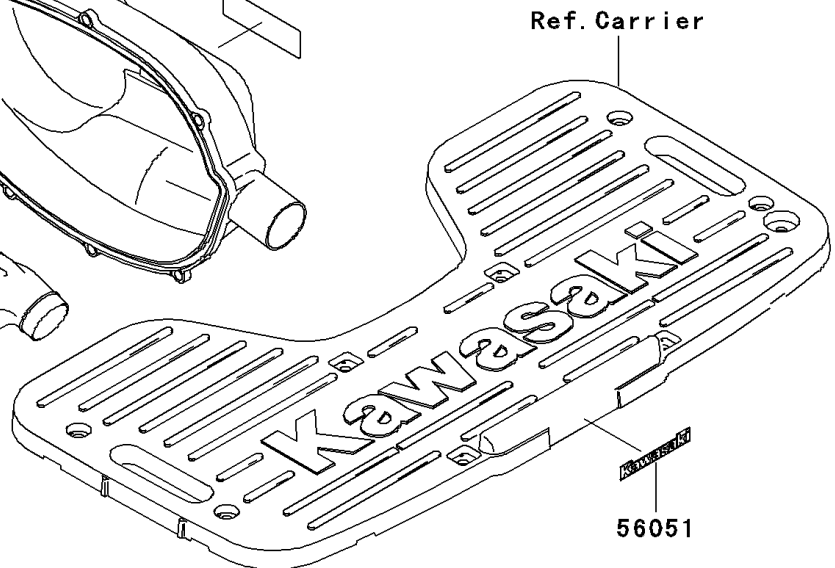

2002 Prairie 400 4X4 PARTS DIAGRAM

Decals(Green)(C4)

F2861F

2002 Prairie 400 4X4 PARTS LIST

Decals(Green)(C4)

| ITEM NAME | PART NUMBER | QUANTITY |
|--|-------------|----------|
| MARK,FR FENDER,KAWASAKI (Ref # 56052B) | 56052-1504 | 1 |
| MARK,FUEL TANK COVER,KAWASAKI (Ref # 56052C) | 56052-1509 | 2 |
| MARK,REAR CARRIER,KAWASAKI (Ref # 56051) | 56051-1843 | 1 |
| MARK,AIR CLEANER COVER (Ref # 56051A) | 56051-1858 | 1 |
| MARK,AIR CLEANER COVER (Ref # 56051B) | 56051-1859 | 1 |
| MARK,BELT CONVERTER COVER (Ref # 56052) | 56052-1051 | 1 |
| MARK,BELT CONVERTER COVER (Ref # 56052A) | 56052-1052 | 1 |
| PATTERN,FUEL TANK COVER,LH (Ref # 56064) | 56064-1912 | 1 |
| PATTERN,FUEL TANK COVER,RH (Ref # 56064A) | 56064-1913 | 1 |
| PATTERN,FUEL TANK COVER,LH (Ref # 56065) | 56065-1225 | 1 |
| PATTERN,FUEL TANK COVER,RH (Ref # 56065A) | 56065-1226 | 1 |