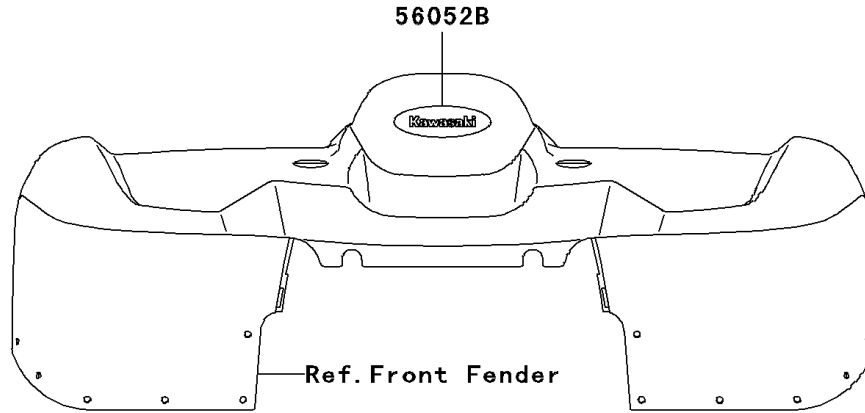

2002 Prairie 400 4X4 PARTS DIAGRAM

Decals(Green)(C4)

F2861F

2002 Prairie 400 4X4 PARTS LIST

Decals(Green)(C4)

| ITEM NAME | PART NUMBER | QUANTITY |
|--|-------------|----------|
| MARK,FR FENDER,KAWASAKI (Ref # 56052B) | 56052-1504 | 1 |
| MARK,FUEL TANK COVER,KAWASAKI (Ref # 56052C) | 56052-1509 | 2 |
| MARK,REAR CARRIER,KAWASAKI (Ref # 56051) | 56051-1843 | 1 |
| MARK,AIR CLEANER COVER (Ref # 56051A) | 56051-1858 | 1 |
| MARK,AIR CLEANER COVER (Ref # 56051B) | 56051-1859 | 1 |
| MARK,BELT CONVERTER COVER (Ref # 56052) | 56052-1051 | 1 |
| MARK,BELT CONVERTER COVER (Ref # 56052A) | 56052-1052 | 1 |
| PATTERN,FUEL TANK COVER,LH (Ref # 56064) | 56064-1912 | 1 |
| PATTERN,FUEL TANK COVER,RH (Ref # 56064A) | 56064-1913 | 1 |
| PATTERN,FUEL TANK COVER,LH (Ref # 56065) | 56065-1225 | 1 |
| PATTERN,FUEL TANK COVER,RH (Ref # 56065A) | 56065-1226 | 1 |