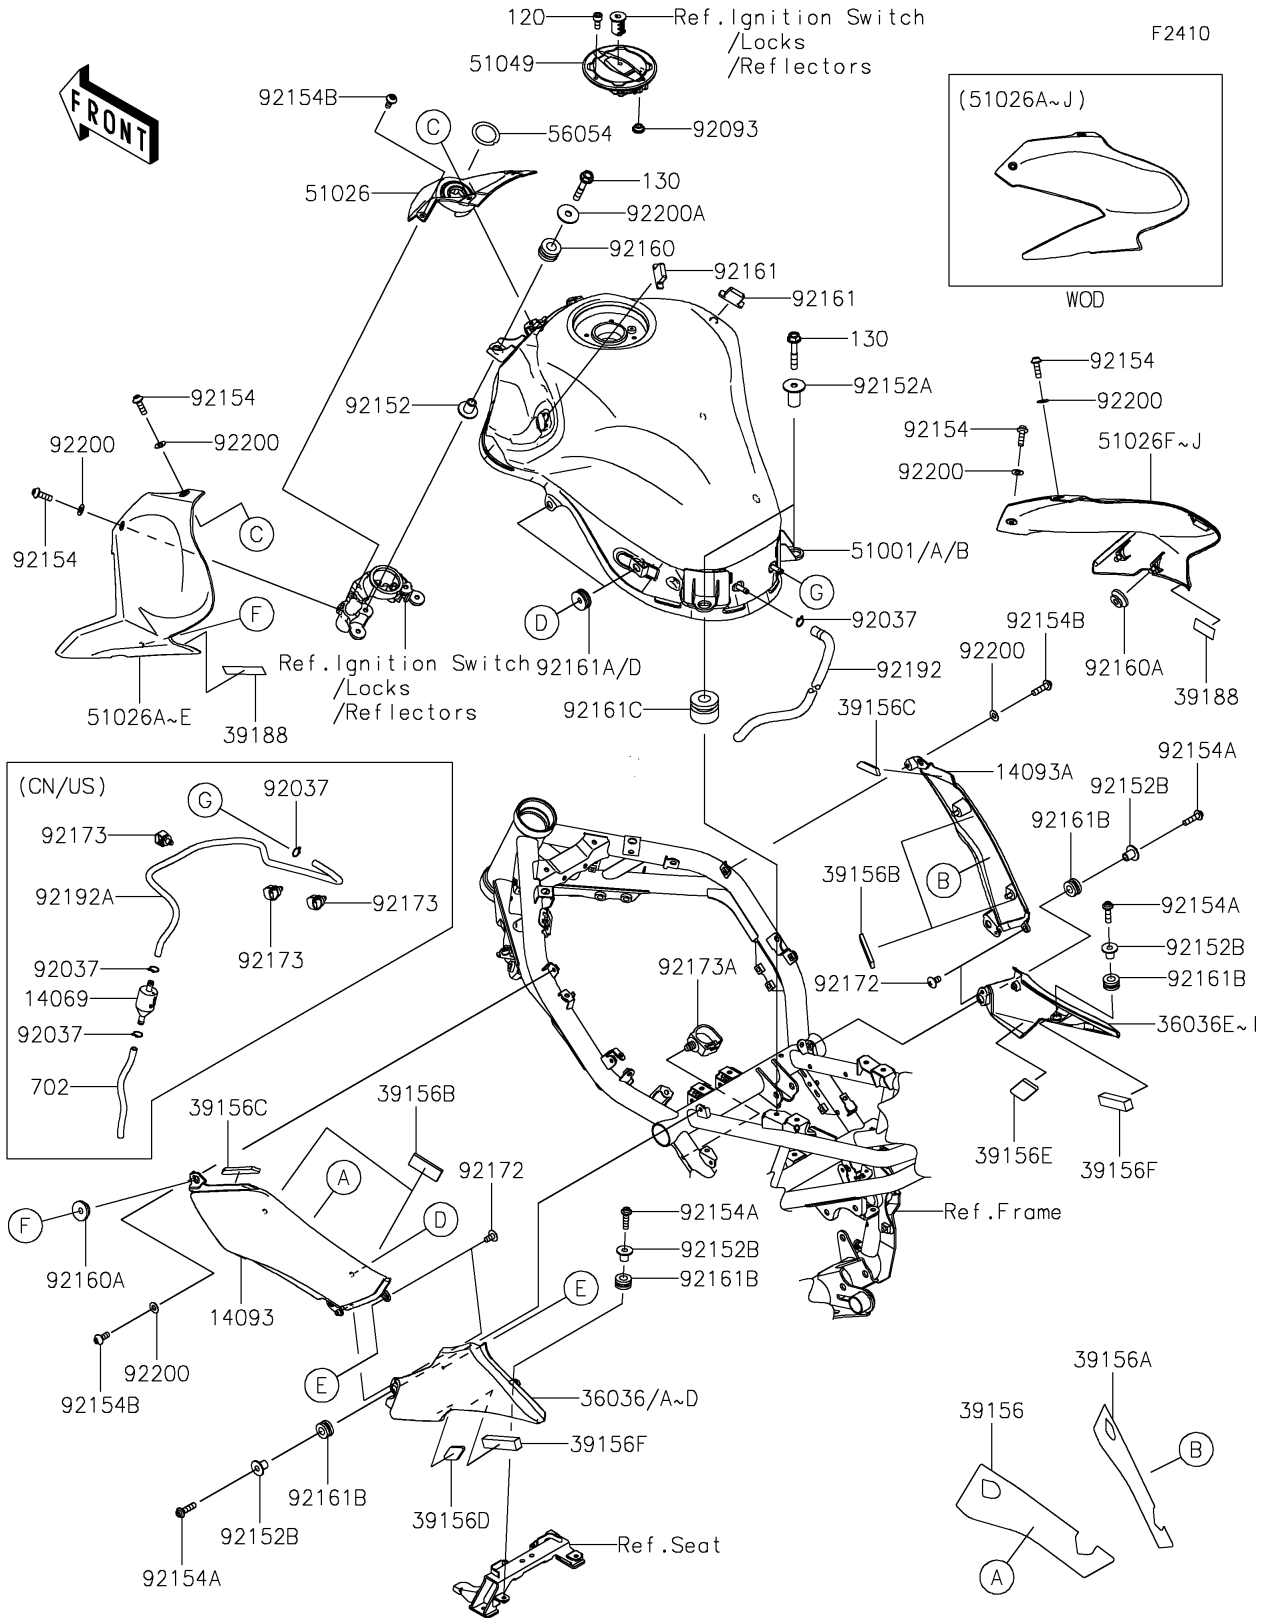

2019 Z900 PARTS DIAGRAM

Fuel Tank