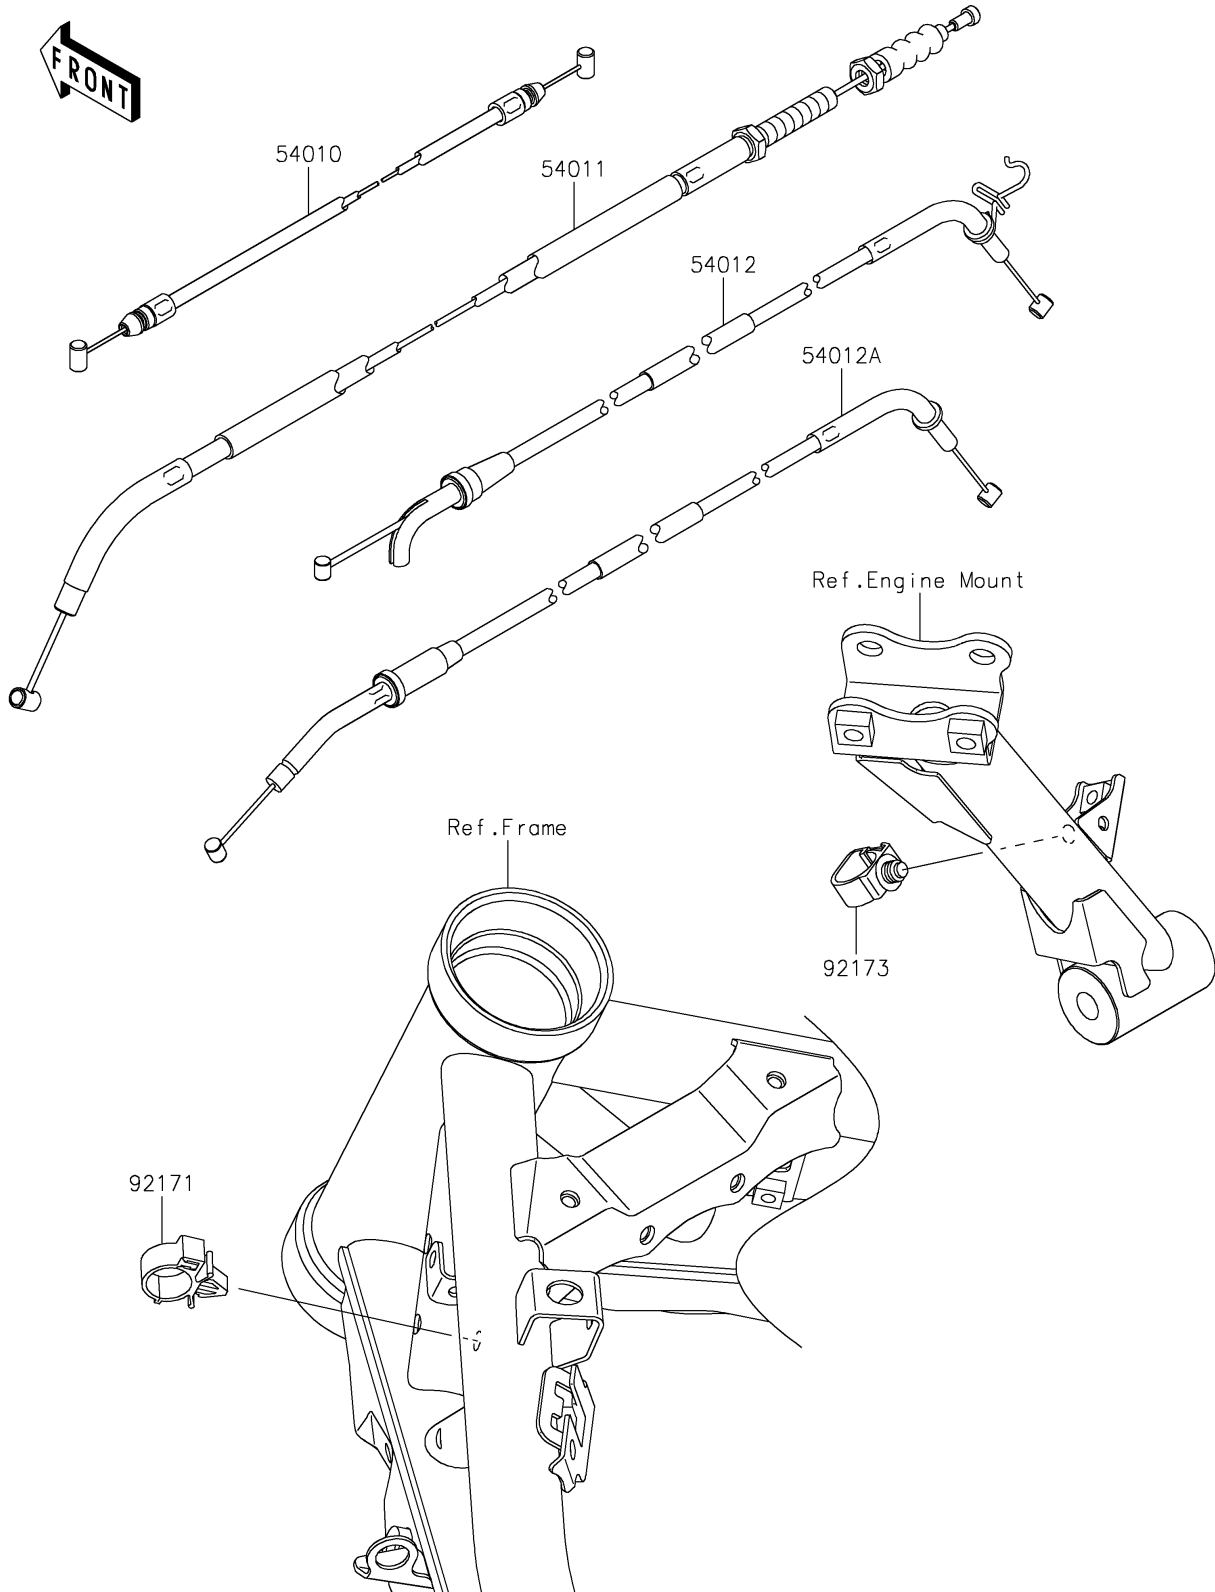

2018 Z900 PARTS DIAGRAM

Cables

F2540

2018 Z900 PARTS LIST

Cables

ITEM NAME	PART NUMBER	QUANTITY
CABLE,SEAT LOCK (Ref # 54010)	54010-0614	1
CABLE-CLUTCH (Ref # 54011)	54011-0618	1
CABLE-THROTTLE (Ref # 54012)	54012-0646	1
CABLE-THROTTLE (Ref # 54012A)	54012-0647	1
CLAMP (Ref # 92171)	92171-0782	1
CLAMP,HOLDER CLIP (Ref # 92173)	92173-0868	1