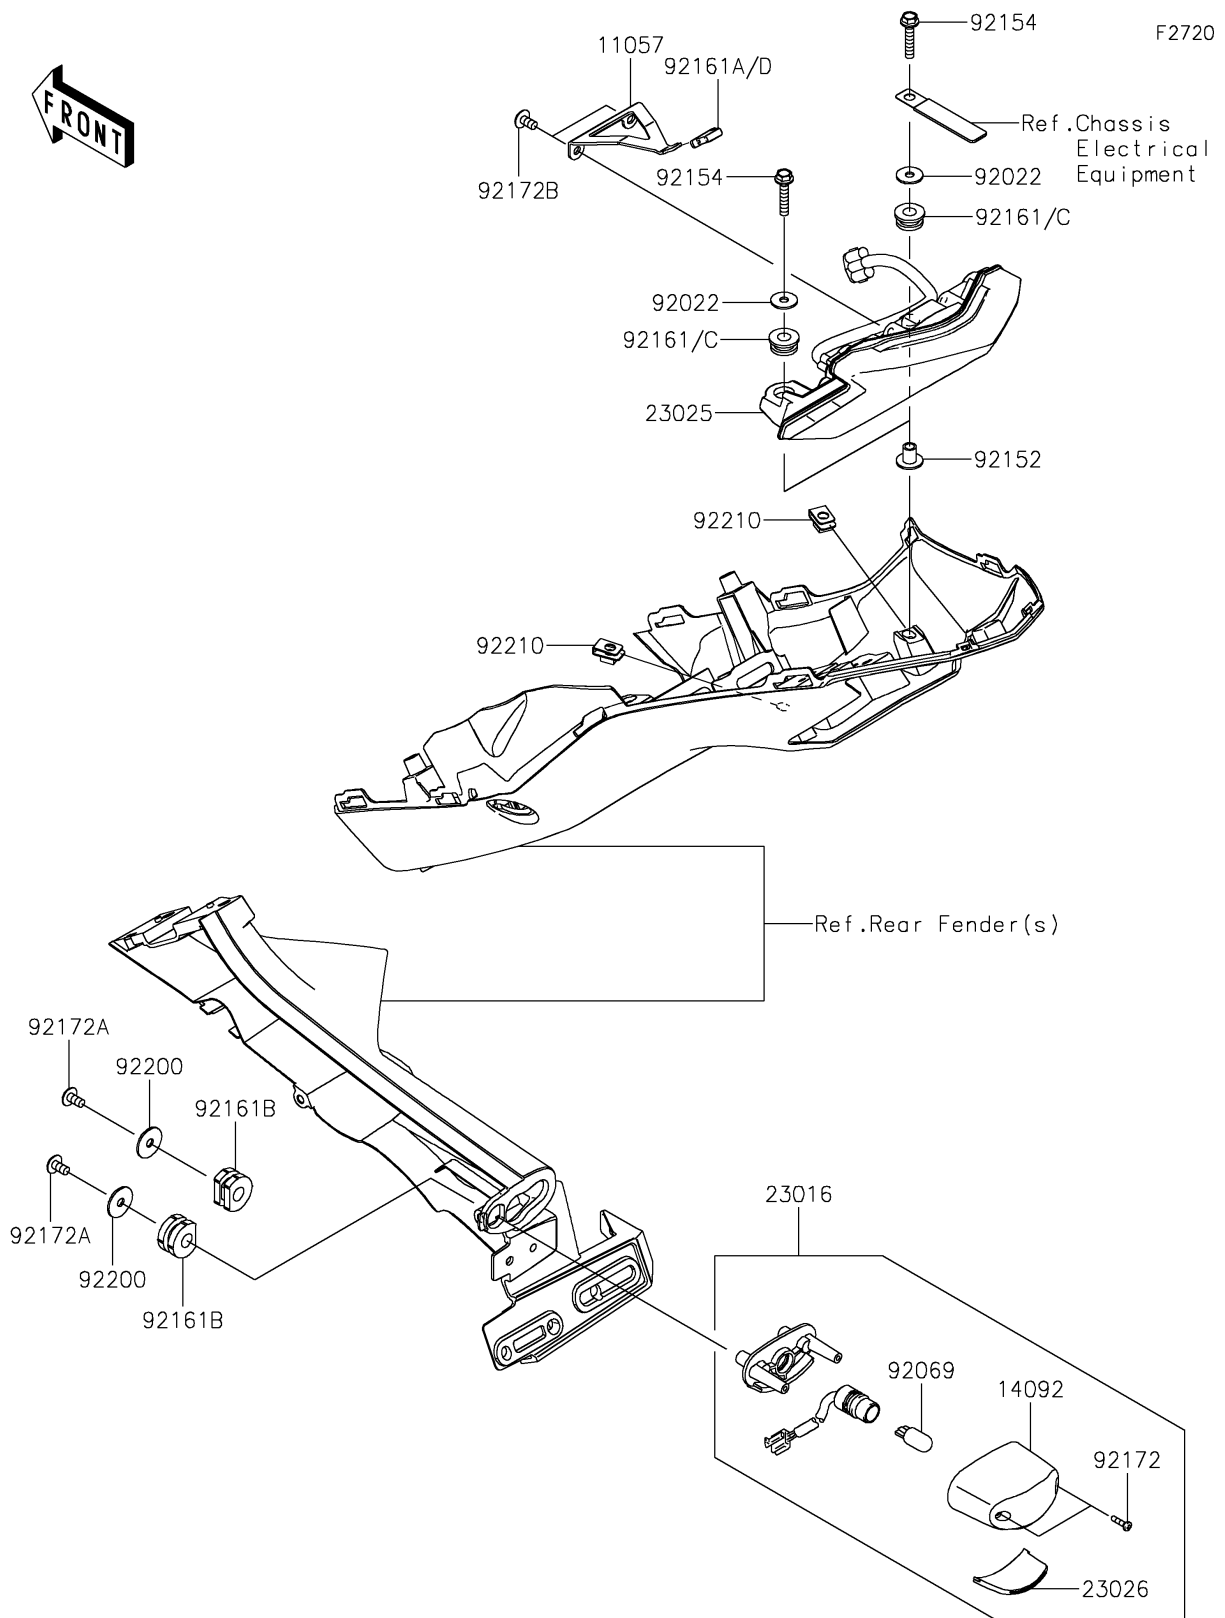

2018 Z900 PARTS DIAGRAM

Taillight(s)

2018 Z900 PARTS LIST

Taillight(s)

ITEM NAME	PART NUMBER	QUANTITY
BRACKET,TAIL LAMP (Ref # 11057)	11057-0247	1
COVER,LICENSE LAMP (Ref # 14092)	14092-0001	1
LAMP-ASSY,LICENSE (Ref # 23016)	23016-0607	1
LAMP-TAIL (Ref # 23025)	23025-0361	1
LENS,LICENCE LAMP (Ref # 23026)	23026-0028	1
WASHER,5.2X16X1.2 (Ref # 92022)	92022-263	2
BULB,12V 5W (Ref # 92069)	92069-1016	1
COLLAR,5.6X8X11.2 (Ref # 92152)	92152-1562	2
BOLT,FLANGED,5X25 (Ref # 92154)	92154-2682	2
DAMPER (Ref # 92161B)	92161-0776	2
DAMPER,8X18X8.1 (Ref # 92161C)	92161-1369	2
DAMPER (Ref # 92161D)	92161-1917	1
SCREW,TAPPING,2.9X13 (Ref # 92172)	92172-0343	2
SCREW,TAPPING,5X16 (Ref # 92172A)	92172-0427	2
SCREW,5X10 (Ref # 92172B)	92172-0864	2
WASHER,5.5X20X1.2 (Ref # 92200)	92200-0284	2
NUT,PLATE,5MM (Ref # 92210)	92210-0935	2