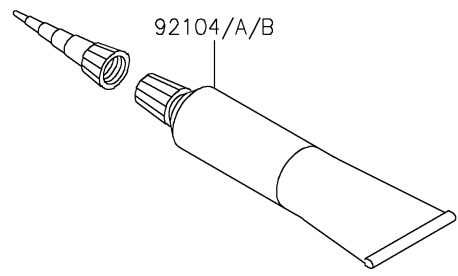

# 2018 Z900 PARTS DIAGRAM

Owner's Tools

### Owner's Tools

ITEM NAME	PART NUMBER	QUANTITY
TOOL-KIT (Ref # 56007)	56007-0108	1
BAG,TOOL (Ref # 56008)	56008-0036	1
GASKET-LIQUID,TB1211F,CLEAR (Ref # 92104)	92104-0004	1
GASKET-LIQUID,TB1216B,BLACK (Ref # 92104A)	92104-1064	1
GASKET-LIQUID,TB1207B,BLACK (Ref # 92104B)	92104-2068	1
GRIP-SCREW DRIVER (Ref # 92106)	92106-0004	1
TOOL-DRIVER,#2PHILLIPS&SLOT (Ref # 92107)	92107-0019	1
TOOL-WRENCH,OPEN END,14X17 (Ref # 92110)	92110-0057	1
TOOL-WRENCH,BOX END,22MM (Ref # 92110A)	92110-0064	1
TOOL-WRENCH,BOX END,27MM (Ref # 92110B)	92110-0065	1
TOOL-WRENCH,OPEN END,10X12 (Ref # 92110C)	92110-0564	1
TOOL-WRENCH,ALLEN,4MM (Ref # 92110D)	92110-0567	1
TOOL-WRENCH,ALLEN,5MM (Ref # 92110E)	92110-1015	1
TOOL-BAR,WRENCH (Ref # 92111)	92111-0008	1
TOOL-PLIERS (Ref # 92112)	92112-0007	1
TOOL-WRENCH,ALLEN,6MM (Ref # 92127)	92127-003	1