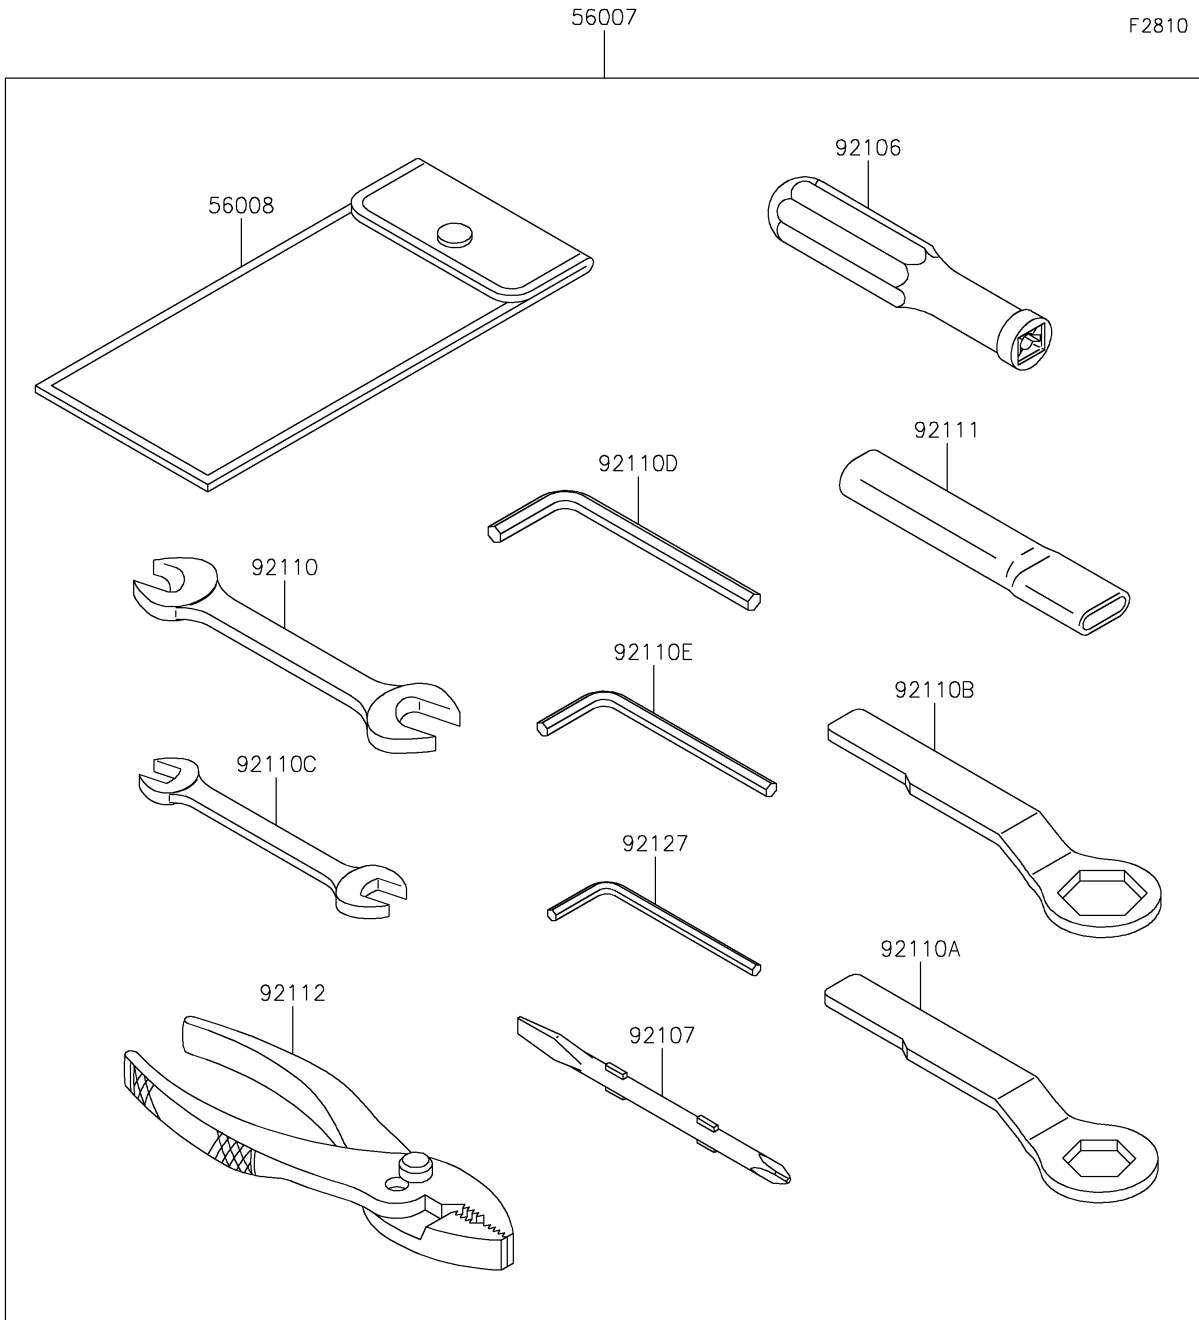

# 2018 Z900 PARTS DIAGRAM

Owner's Tools

## 2018 Z900 PARTS LIST

### Owner's Tools

ITEM NAME	PART NUMBER	QUANTITY
TOOL-KIT (Ref # 56007)	56007-0108	1
BAG,TOOL (Ref # 56008)	56008-0036	1
GASKET-LIQUID,TB1211F,CLEAR (Ref # 92104)	92104-0004	1
GASKET-LIQUID,TB1216B,BLACK (Ref # 92104A)	92104-1064	1
GASKET-LIQUID,TB1207B,BLACK (Ref # 92104B)	92104-2068	1
GRIP-SCREW DRIVER (Ref # 92106)	92106-0004	1
TOOL-DRIVER,#2PHILLIPS&SLOT (Ref # 92107)	92107-0019	1
TOOL-WRENCH,OPEN END,14X17 (Ref # 92110)	92110-0057	1
TOOL-WRENCH,BOX END,22MM (Ref # 92110A)	92110-0064	1
TOOL-WRENCH,BOX END,27MM (Ref # 92110B)	92110-0065	1
TOOL-WRENCH,OPEN END,10X12 (Ref # 92110C)	92110-0564	1
TOOL-WRENCH,ALLEN,4MM (Ref # 92110D)	92110-0567	1
TOOL-WRENCH,ALLEN,5MM (Ref # 92110E)	92110-1015	1
TOOL-BAR,WRENCH (Ref # 92111)	92111-0008	1
TOOL-PLIERS (Ref # 92112)	92112-0007	1
TOOL-WRENCH,ALLEN,6MM (Ref # 92127)	92127-003	1