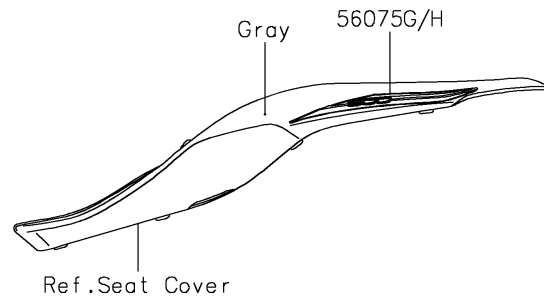

2018 Z900 PARTS DIAGRAM

Decals(Gray)(AJF)(CA)

F2861B

2018 Z900 PARTS LIST

Decals(Gray)(AJF)(CA)

ITEM NAME	PART NUMBER	QUANTITY
MARK,KAWASAKI (Ref # 56054)	56054-1356	2
MARK,SHROUD,Z,3D (Ref # 56054A)	56054-2369	2
PATTERN,WHEEL,GRN,4X1353 (Ref # 56075)	56075-2279	4
PATTERN,SHROUD,LH,UPP (Ref # 56075A)	56075-2584	1
PATTERN,SHROUD,LH,LWR (Ref # 56075B)	56075-2585	1
PATTERN,SHROUD,RH,UPP (Ref # 56075C)	56075-2586	1
PATTERN,SHROUD,RH,LWR (Ref # 56075D)	56075-2587	1
PATTERN,UPP COWL.,LH (Ref # 56075E)	56075-2588	1
PATTERN,UPP COWL.,RH (Ref # 56075F)	56075-2589	1
PATTERN,TAIL COVER,LH (Ref # 56075G)	56075-2590	1
PATTERN,TAIL COVER,RH (Ref # 56075H)	56075-2591	1
RIM STRIPE APPLICATOR (Ref # 57001)	57001-1752	AR