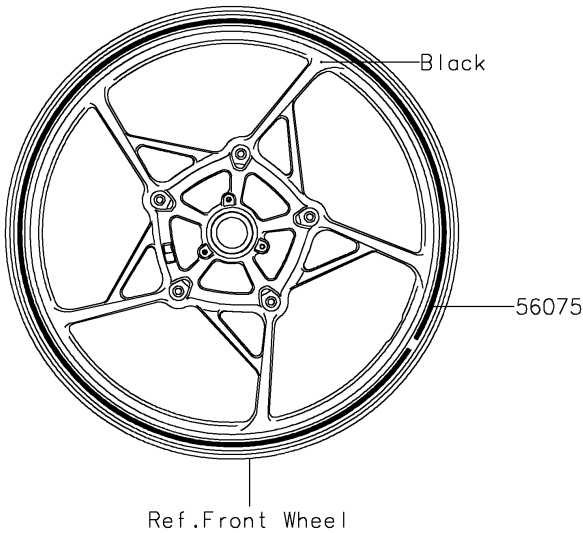

2018 Z900 PARTS DIAGRAM

Decals(Gray)(AJF)(CA)

F2861B

2018 Z900 PARTS LIST

Decals(Gray)(AJF)(CA)

ITEM NAME	PART NUMBER	QUANTITY
MARK,KAWASAKI (Ref # 56054)	56054-1356	2
MARK,SHROUD,Z,3D (Ref # 56054A)	56054-2369	2
PATTERN,WHEEL,GRN,4X1353 (Ref # 56075)	56075-2279	4
PATTERN,SHROUD,LH,UPP (Ref # 56075A)	56075-2584	1
PATTERN,SHROUD,LH,LWR (Ref # 56075B)	56075-2585	1
PATTERN,SHROUD,RH,UPP (Ref # 56075C)	56075-2586	1
PATTERN,SHROUD,RH,LWR (Ref # 56075D)	56075-2587	1
PATTERN,UPP COWL.,LH (Ref # 56075E)	56075-2588	1
PATTERN,UPP COWL.,RH (Ref # 56075F)	56075-2589	1
PATTERN,TAIL COVER,LH (Ref # 56075G)	56075-2590	1
PATTERN,TAIL COVER,RH (Ref # 56075H)	56075-2591	1
RIM STRIPE APPLICATOR (Ref # 57001)	57001-1752	AR