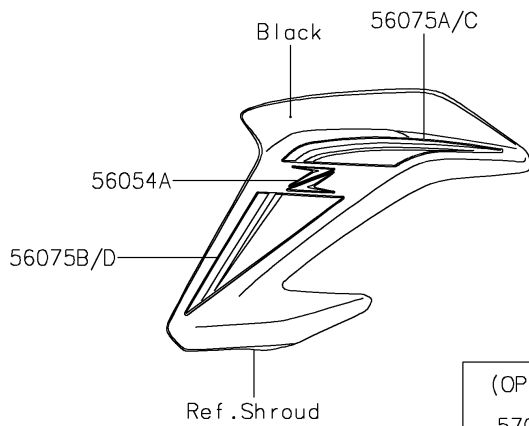

2018 Z900 PARTS DIAGRAM

Decals(Gray)(AJF)(CA)

F2861B

2018 Z900 PARTS LIST

Decals(Gray)(AJF)(CA)

ITEM NAME	PART NUMBER	QUANTITY
MARK,KAWASAKI (Ref # 56054)	56054-1356	2
MARK,SHROUD,Z,3D (Ref # 56054A)	56054-2369	2
PATTERN,WHEEL,GRN,4X1353 (Ref # 56075)	56075-2279	4
PATTERN,SHROUD,LH,UPP (Ref # 56075A)	56075-2584	1
PATTERN,SHROUD,LH,LWR (Ref # 56075B)	56075-2585	1
PATTERN,SHROUD,RH,UPP (Ref # 56075C)	56075-2586	1
PATTERN,SHROUD,RH,LWR (Ref # 56075D)	56075-2587	1
PATTERN,UPP COWL.,LH (Ref # 56075E)	56075-2588	1
PATTERN,UPP COWL.,RH (Ref # 56075F)	56075-2589	1
PATTERN,TAIL COVER,LH (Ref # 56075G)	56075-2590	1
PATTERN,TAIL COVER,RH (Ref # 56075H)	56075-2591	1
RIM STRIPE APPLICATOR (Ref # 57001)	57001-1752	AR