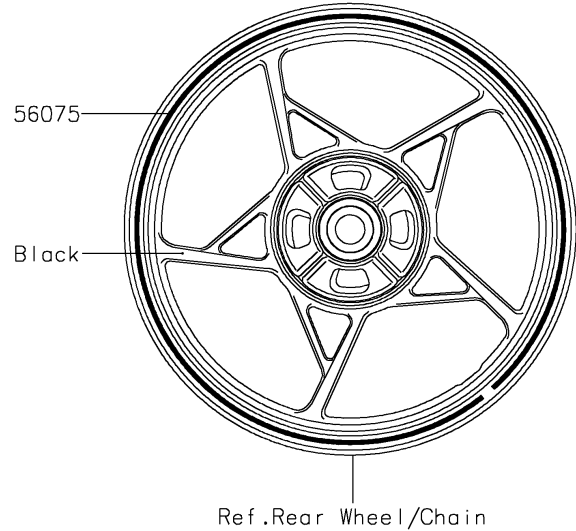

2018 Z900 PARTS DIAGRAM

Decals(Gray)(AJF)(CA)

F2861B

2018 Z900 PARTS LIST

Decals(Gray)(AJF)(CA)

ITEM NAME	PART NUMBER	QUANTITY
MARK,KAWASAKI (Ref # 56054)	56054-1356	2
MARK,SHROUD,Z,3D (Ref # 56054A)	56054-2369	2
PATTERN,WHEEL,GRN,4X1353 (Ref # 56075)	56075-2279	4
PATTERN,SHROUD,LH,UPP (Ref # 56075A)	56075-2584	1
PATTERN,SHROUD,LH,LWR (Ref # 56075B)	56075-2585	1
PATTERN,SHROUD,RH,UPP (Ref # 56075C)	56075-2586	1
PATTERN,SHROUD,RH,LWR (Ref # 56075D)	56075-2587	1
PATTERN,UPP COWL.,LH (Ref # 56075E)	56075-2588	1
PATTERN,UPP COWL.,RH (Ref # 56075F)	56075-2589	1
PATTERN,TAIL COVER,LH (Ref # 56075G)	56075-2590	1
PATTERN,TAIL COVER,RH (Ref # 56075H)	56075-2591	1
RIM STRIPE APPLICATOR (Ref # 57001)	57001-1752	AR