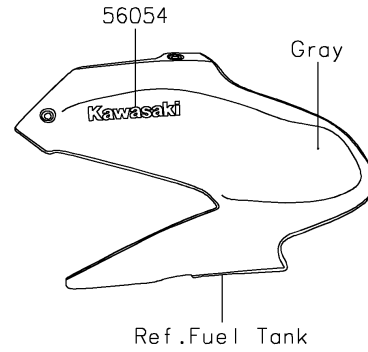

2018 Z900 PARTS DIAGRAM

Decals(Gray)(AJF)(CA)

F2861B

2018 Z900 PARTS LIST

Decals(Gray)(AJF)(CA)

ITEM NAME	PART NUMBER	QUANTITY
MARK,KAWASAKI (Ref # 56054)	56054-1356	2
MARK,SHROUD,Z,3D (Ref # 56054A)	56054-2369	2
PATTERN,WHEEL,GRN,4X1353 (Ref # 56075)	56075-2279	4
PATTERN,SHROUD,LH,UPP (Ref # 56075A)	56075-2584	1
PATTERN,SHROUD,LH,LWR (Ref # 56075B)	56075-2585	1
PATTERN,SHROUD,RH,UPP (Ref # 56075C)	56075-2586	1
PATTERN,SHROUD,RH,LWR (Ref # 56075D)	56075-2587	1
PATTERN,UPP COWL.,LH (Ref # 56075E)	56075-2588	1
PATTERN,UPP COWL.,RH (Ref # 56075F)	56075-2589	1
PATTERN,TAIL COVER,LH (Ref # 56075G)	56075-2590	1
PATTERN,TAIL COVER,RH (Ref # 56075H)	56075-2591	1
RIM STRIPE APPLICATOR (Ref # 57001)	57001-1752	AR