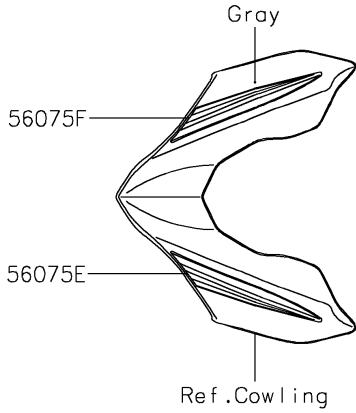

2018 Z900 PARTS DIAGRAM

Decals(Gray)(AJF)(CA)

F2861B

2018 Z900 PARTS LIST

Decals(Gray)(AJF)(CA)

ITEM NAME	PART NUMBER	QUANTITY
MARK,KAWASAKI (Ref # 56054)	56054-1356	2
MARK,SHROUD,Z,3D (Ref # 56054A)	56054-2369	2
PATTERN,WHEEL,GRN,4X1353 (Ref # 56075)	56075-2279	4
PATTERN,SHROUD,LH,UPP (Ref # 56075A)	56075-2584	1
PATTERN,SHROUD,LH,LWR (Ref # 56075B)	56075-2585	1
PATTERN,SHROUD,RH,UPP (Ref # 56075C)	56075-2586	1
PATTERN,SHROUD,RH,LWR (Ref # 56075D)	56075-2587	1
PATTERN,UPP COWL.,LH (Ref # 56075E)	56075-2588	1
PATTERN,UPP COWL.,RH (Ref # 56075F)	56075-2589	1
PATTERN,TAIL COVER,LH (Ref # 56075G)	56075-2590	1
PATTERN,TAIL COVER,RH (Ref # 56075H)	56075-2591	1
RIM STRIPE APPLICATOR (Ref # 57001)	57001-1752	AR