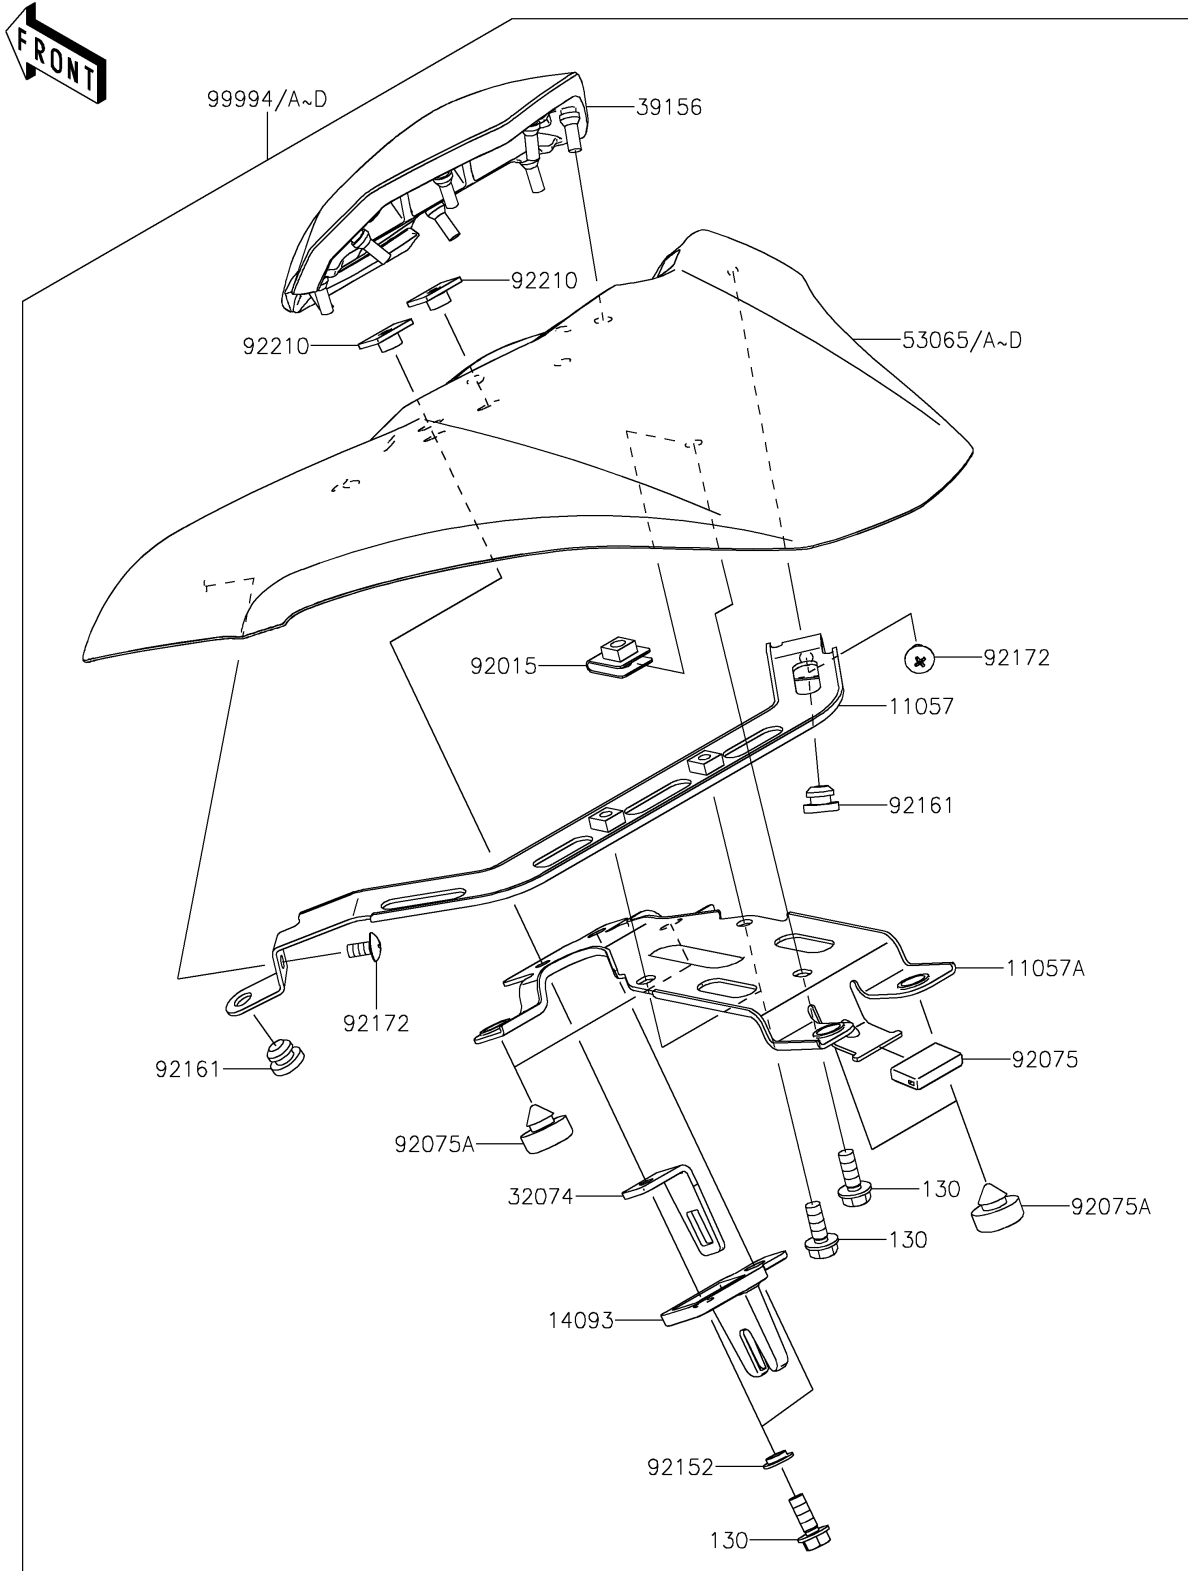

2019 Z900 PARTS DIAGRAM

Accessory(Single Seat Cover)

F2910

2019 Z900 PARTS LIST

Accessory(Single Seat Cover)

ITEM NAME	PART NUMBER	QUANTITY
BRACKET (Ref # 11057)	11057-0269	1
BRACKET,MOUNT (Ref # 11057A)	11057-0270	1
BOLT-FLANGED,6X16 (Ref # 130)	130BB0616	5
COVER (Ref # 14093)	14093-0515	1
BRACKET-LOCK (Ref # 32074)	32074-0017	1
PAD (Ref # 39156)	39156-2122	1
COVER SEAT,M.M.GRAY (Ref # 53065)	53065-0050-25X	1
COVER SEAT,M.F.S.BLACK (Ref # 53065C)	53065-0050-739	1
NUT,CLAMP,6MM (Ref # 92015)	92015-1531	1
DAMPER (Ref # 92075)	92075-1446	1
DAMPER,10X20X8 (Ref # 92075A)	92075-1927	4
COLLAR (Ref # 92152)	92152-0250	2
DAMPER (Ref # 92161)	92161-1084	2
SCREW,5X10 (Ref # 92172)	92172-0864	2
NUT,PLATE,6MM (Ref # 92210)	92210-1352	2
KIT,SINGLE SEAT COVER,M.M.GRAY (Ref # 99994)	99994-1111-25X	1
KIT,SINGLE SEAT COVER,BLACK (Ref # 99994C)	99994-1111-739	1