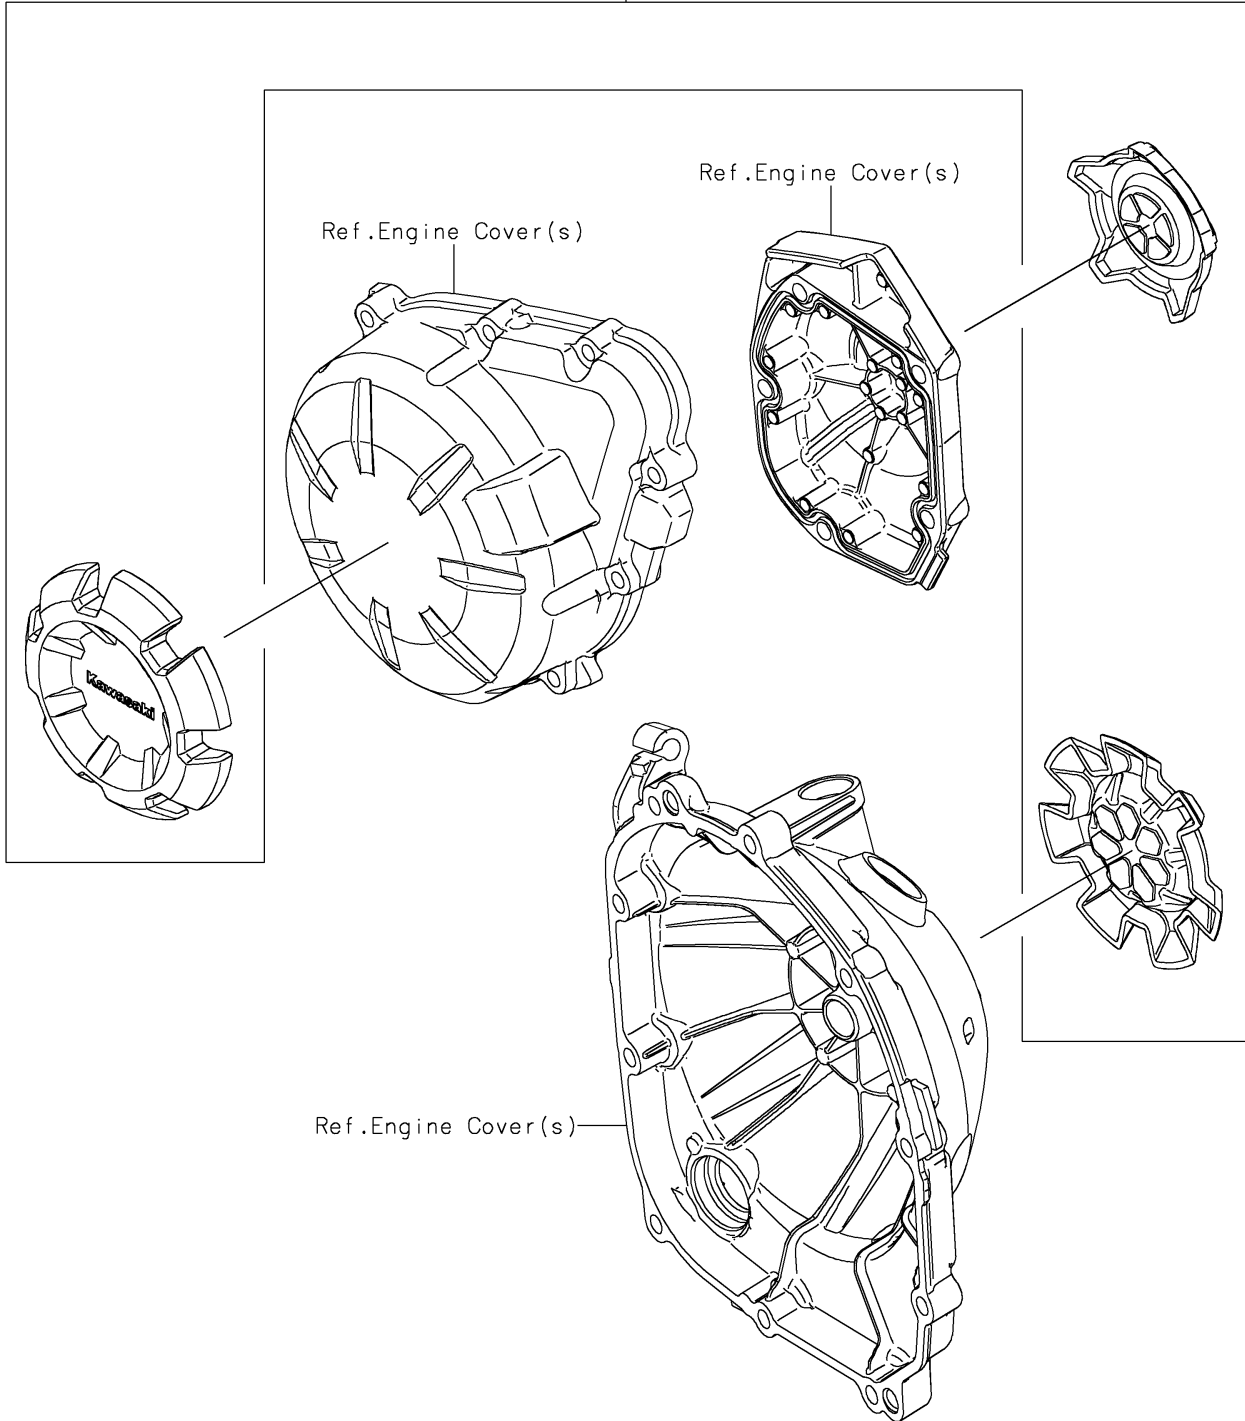

2018 Z900 PARTS DIAGRAM

Accessory(Engine Cover Ring)

F2910B

99994

2018 Z900 PARTS LIST

Accessory(Engine Cover Ring)

ITEM NAME	PART NUMBER	QUANTITY
KIT-ACCESSORY,ENG. COVER RING (Ref # 99994)	99994-0868	1