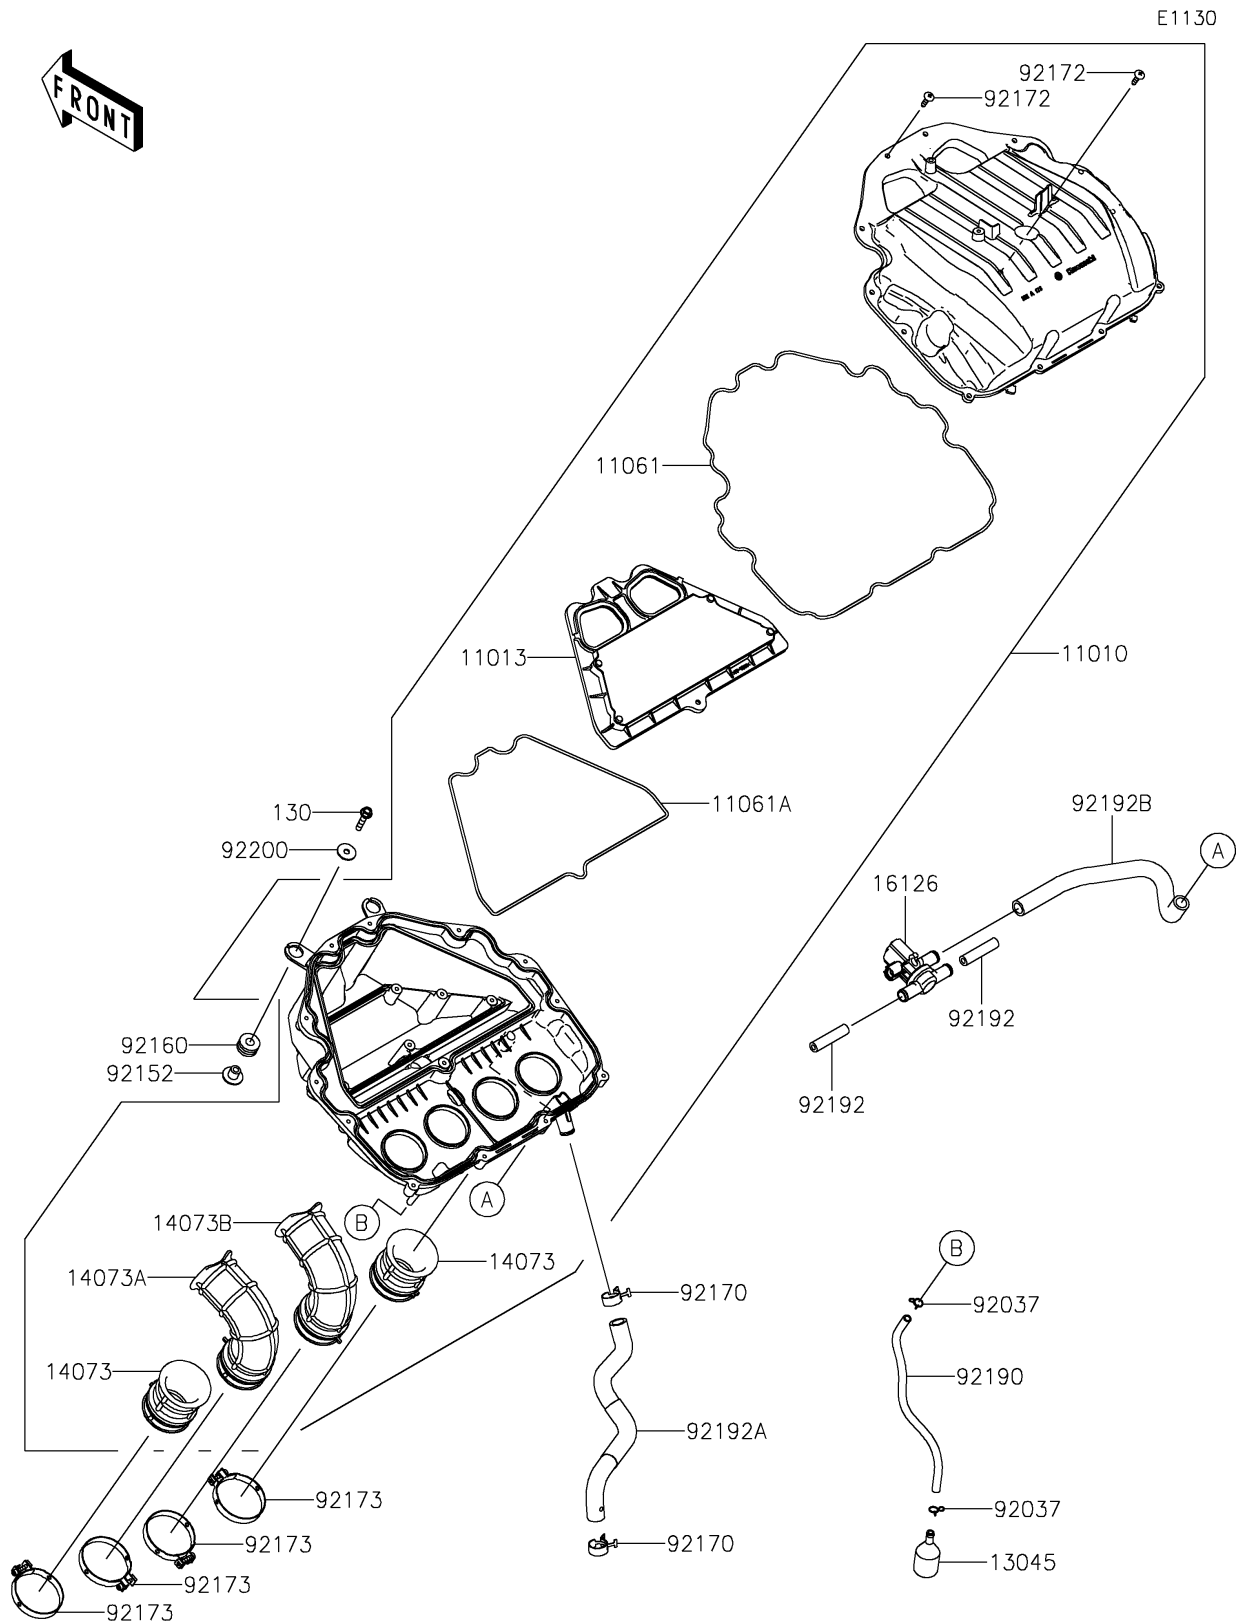

2019 Z900 ABS PARTS DIAGRAM

Air Cleaner

2019 Z900 ABS PARTS LIST

Air Cleaner

ITEM NAME	PART NUMBER	QUANTITY
FILTER-ASSY-AIR (Ref # 11010)	11010-0878	1
ELEMENT-AIR FILTER (Ref # 11013)	11013-0760	1
GASKET,CASE (Ref # 11061)	11061-1215	1
GASKET,ELEMENT (Ref # 11061A)	11061-1216	1
BOLT-FLANGED,6X30 (Ref # 130)	130BB0630	2
RECEIVER-OIL (Ref # 13045)	13045-1057	1
DUCT,#1,#4 (Ref # 14073)	14073-0852	2
DUCT,#2 (Ref # 14073A)	14073-0853	1
DUCT,#3 (Ref # 14073B)	14073-0854	1
VALVE,AIR SWITCHING (Ref # 16126)	16126-0745	1
CLAMP (Ref # 92037)	92037-1712	2
COLLAR,6.5X10.5X13.1 (Ref # 92152)	92152-0547	2
DAMPER (Ref # 92160)	92160-1162	2
CLAMP (Ref # 92170)	92170-1060	2
SCREW,TAPPING,5X20 (Ref # 92172)	92172-0483	13
CLAMP,58MM (Ref # 92173)	92173-0927	4
TUBE,6X9X300 (Ref # 92190)	92190-1253	1
TUBE,HEAD-ASWV (Ref # 92192)	92192-0843	2
TUBE,BLOWBY (Ref # 92192A)	92192-1692	1
TUBE,ASV-A/C (Ref # 92192B)	92192-1693	1
WASHER,6.5X22X1.6 (Ref # 92200)	92200-1087	2