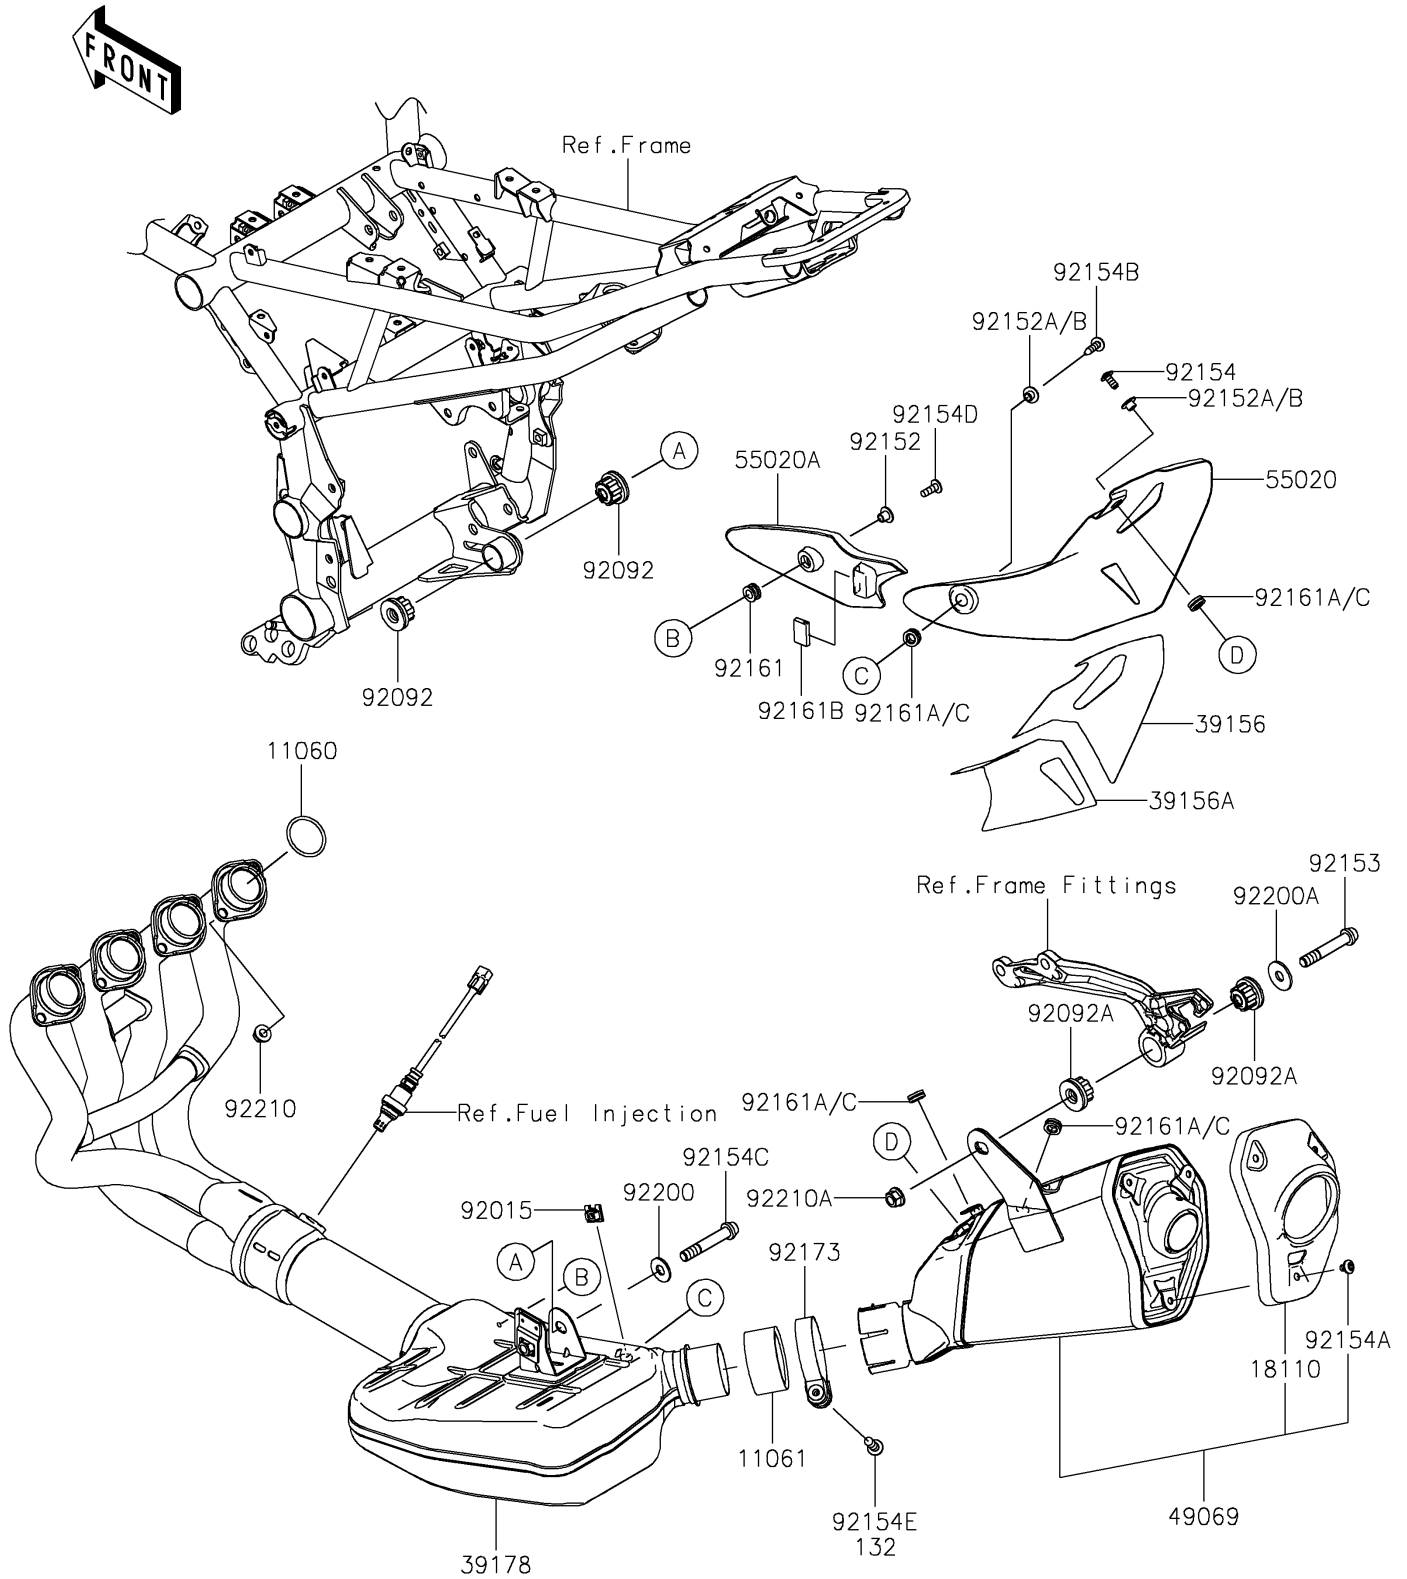

2018 Z900 ABS PARTS DIAGRAM

Muffler(s)

E1140

2018 Z900 ABS PARTS LIST

Muffler(s)

ITEM NAME	PART NUMBER	QUANTITY
GASKET,EXHAUST PIPE HOLDER (Ref # 11060)	11060-1103	4
GASKET,50.8X62X30 (Ref # 11061)	11061-0447	1
BODY END-MUFFLER (Ref # 18110)	18110-0196	1
PAD,MUFFLER GUARD (Ref # 39156)	39156-2130	1
PAD,MUFFLER GUARD (Ref # 39156A)	39156-2131	1
MANIFOLD-COMP-EXHAUST (Ref # 39178)	39178-0302	1
MUFFLER-ASSY (Ref # 49069)	49069-0823	1
GUARD,MUFFLER,RR (Ref # 55020)	55020-1966	1
GUARD,MUFFLER,FR (Ref # 55020A)	55020-1967	1
NUT (Ref # 92015)	92015-1487	1
BUSHING-RUBBER (Ref # 92092)	92092-1081	2
BUSHING-RUBBER,MUFFLER (Ref # 92092A)	92092-1087	2
COLLAR,6.3X8.3X9.2 (Ref # 92152)	92152-0237	1
COLLAR,6.3X8.3X7.2 (Ref # 92152B)	92152-1602	2
BOLT,SOCKET,10X60 (Ref # 92153)	92153-1837	1
BOLT,SOCKET,6X14 (Ref # 92154)	92154-0856	1
BOLT,HEX HEAD,6X8 (Ref # 92154A)	92154-0987	3
BOLT,SOCKET,6X27 (Ref # 92154B)	92154-1192	1
BOLT,SOCKET (Ref # 92154C)	92154-1281	1
BOLT,SOCKET,6X18 (Ref # 92154D)	92154-2340	1
BOLT-FLANGED-SMALL,8X40 (Ref # 92154E)	92154-2738	1
DAMPER (Ref # 92161)	92161-0204	1
DAMPER (Ref # 92161B)	92161-1228	1
DAMPER (Ref # 92161C)	92161-1475	4
CLAMP,64.5MM (Ref # 92173)	92173-0284	1
WASHER,10.5X25X2.0 (Ref # 92200)	92200-1377	1
WASHER,10.5X30X2.3 (Ref # 92200A)	92200-1849	1
NUT,8MM (Ref # 92210)	92210-0076	8
NUT,LOCK,FLANGED,10MM (Ref # 92210A)	92210-1139	1