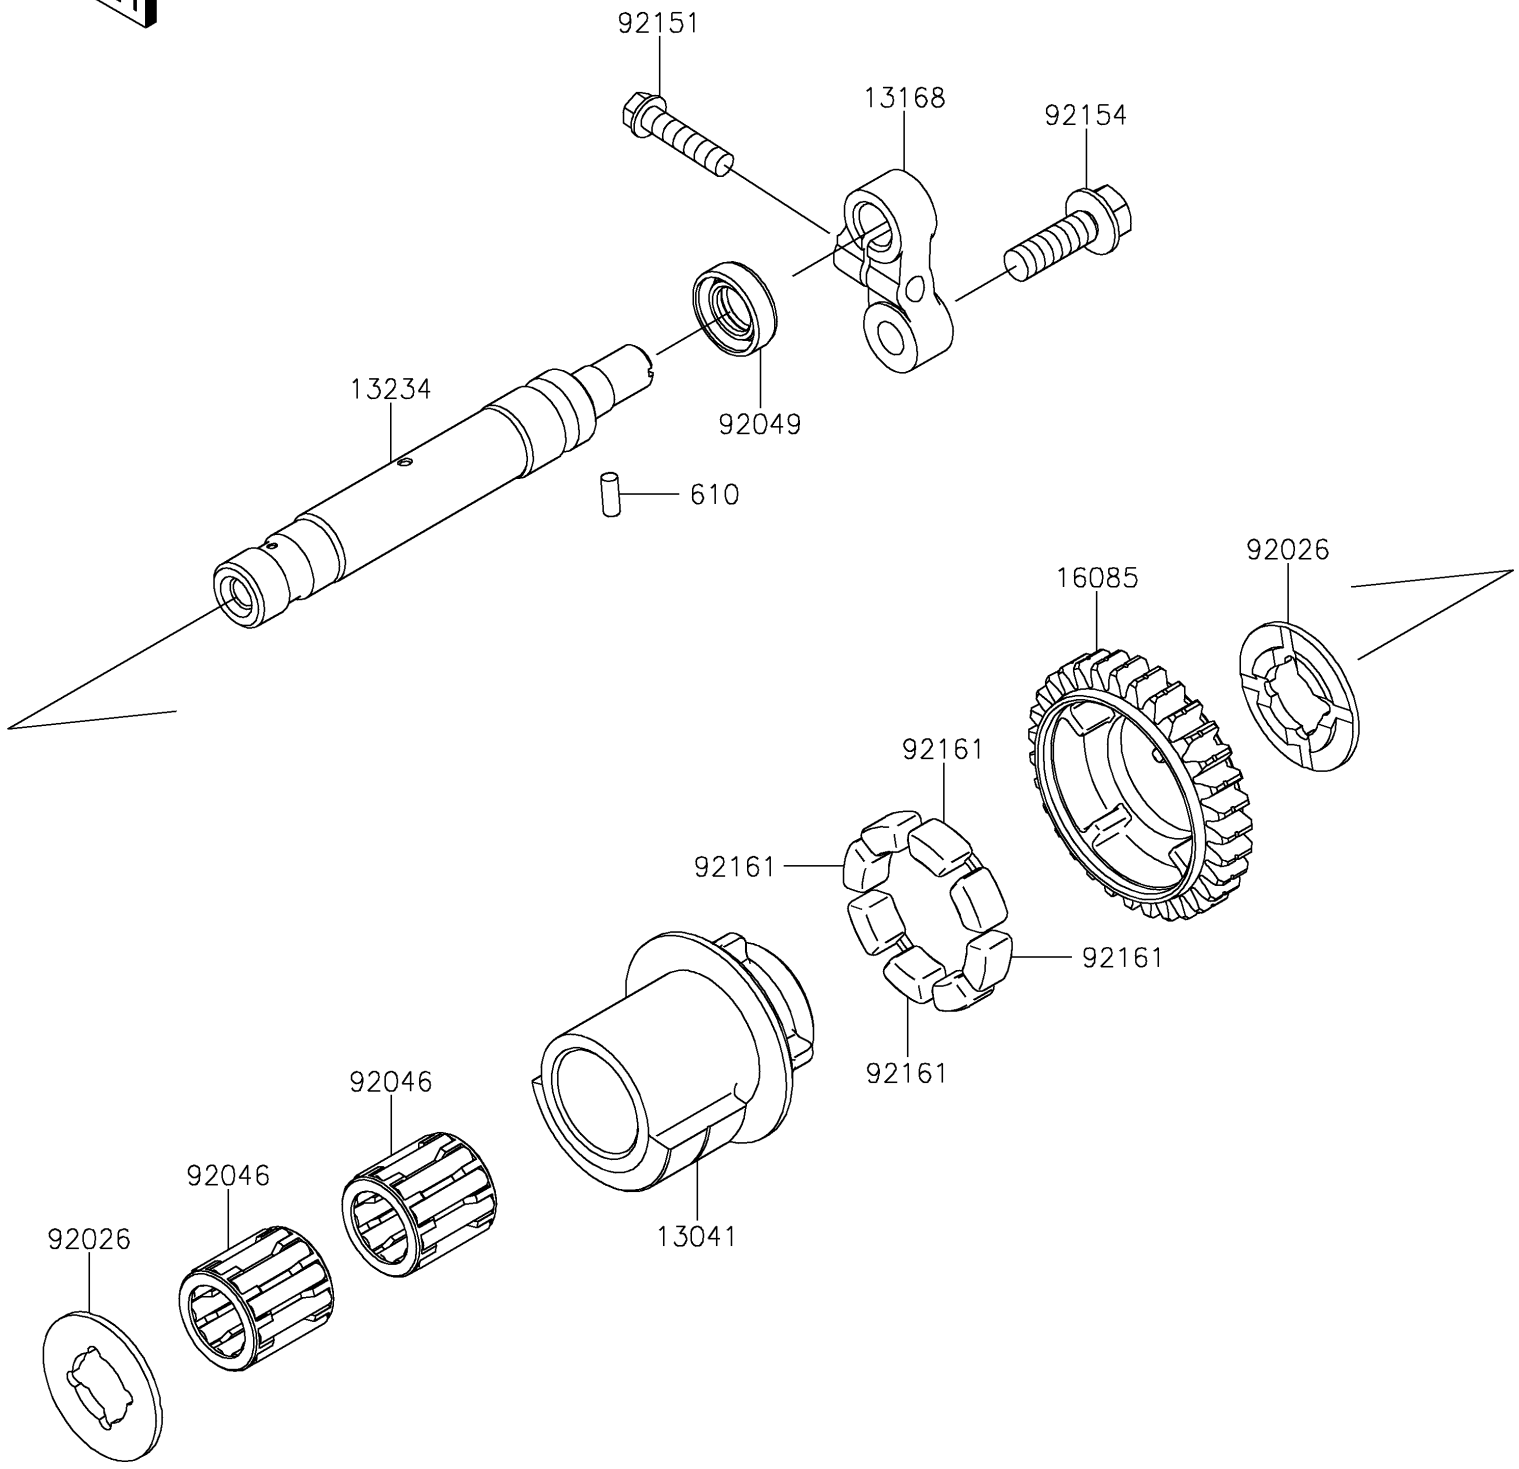

# 2019 Z900 ABS PARTS DIAGRAM

Balancer

E1323

## 2019 Z900 ABS PARTS LIST

### Balancer

ITEM NAME	PART NUMBER	QUANTITY
BALANCER (Ref # 13041)	13041-0559	1
LEVER (Ref # 13168)	13168-0115	1
SHAFT-COMP (Ref # 13234)	13234-0038	1
GEAR,BALANCER,31T (Ref # 16085)	16085-0134	1
ROLLER,4X10 (Ref # 610)	610A0410	1
SPACER (Ref # 92026)	92026-0082	2
BEARING-NEEDLE (Ref # 92046)	92046-1266	2
SEAL-OIL,TC 12X22X7 (Ref # 92049)	92049-2204	1
BOLT,FLANGED-SMALL,6X25 (Ref # 92151)	92151-1930	1
BOLT,FLANGED,8X25 (Ref # 92154)	92154-0413	1
DAMPER (Ref # 92161)	92161-1055	4