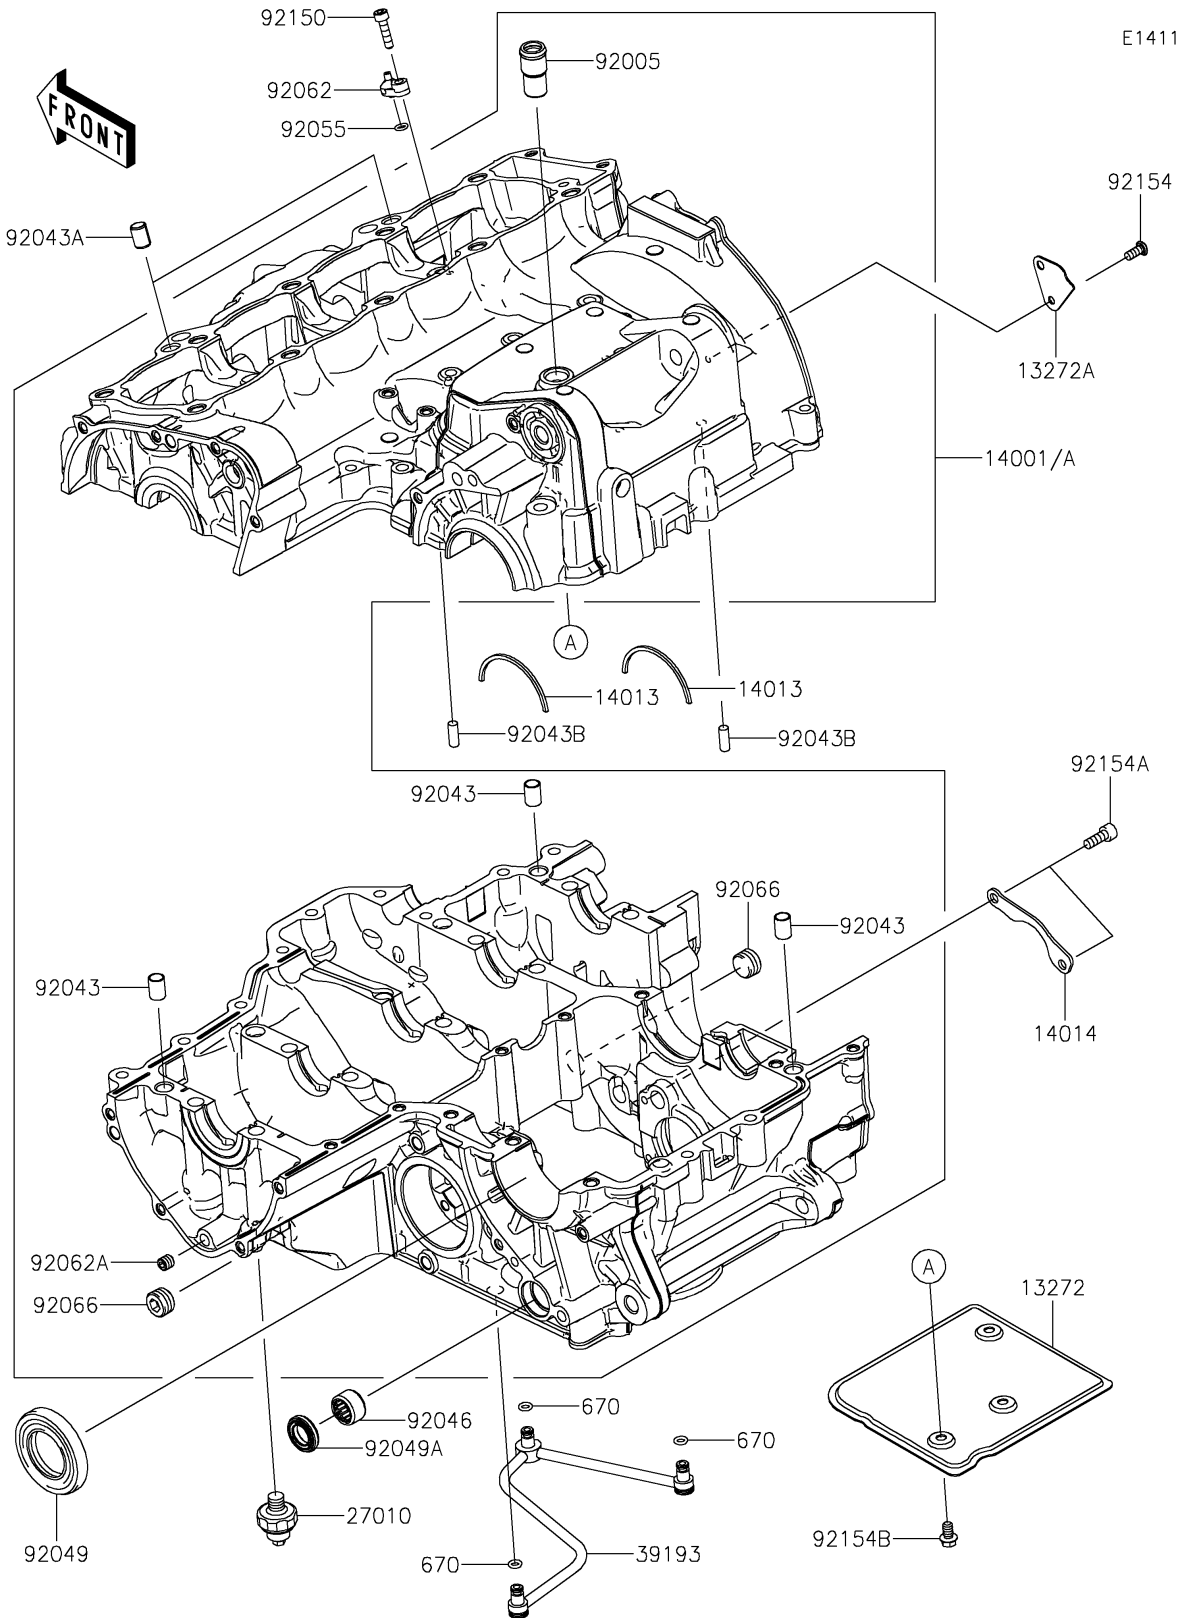

# 2018 Z900 ABS PARTS DIAGRAM

## Crankcase

## 2018 Z900 ABS PARTS LIST

### Crankcase

ITEM NAME	PART NUMBER	QUANTITY
PLATE,BREATHER,UPP (Ref # 13272)	13272-0698	1
PLATE,BREATHER,SIDE (Ref # 13272A)	13272-0699	1
SET-CRANKCASE (Ref # 14001)	14001-0668	1
RING-POSITION (Ref # 14013)	14013-1051	2
PLATE-POSITION (Ref # 14014)	14014-0036	1
SWITCH,OIL PRESSURE (Ref # 27010)	27010-1313	1
PIPE-OIL (Ref # 39193)	39193-0054	1
O RING (Ref # 670)	670D1505	3
FITTING,BREATHER (Ref # 92005)	92005-1238	1
PIN,DOWEL,10X14 (Ref # 92043)	92043-1037	3
PIN,8.2X10X14 (Ref # 92043A)	92043-1264	2
PIN,6X16 (Ref # 92043B)	92043-1690	2
BEARING-NEEDLE,HK1412FM (Ref # 92046)	92046-0043	1
SEAL-OIL,TC32578 (Ref # 92049)	92049-1474	1
SEAL-OIL,TC14245 (Ref # 92049A)	92049-1520	1
RING-O,5.5X1.5 (Ref # 92055)	92055-1339	1
NOZZLE,OIL JET (Ref # 92062)	92062-0040	1
NOZZLE (Ref # 92062A)	92062-0046	1
PLUG (Ref # 92066)	92066-0836	2
BOLT,SOCKET,5X20 (Ref # 92150)	92150-1019	1
BOLT,TORX,5X12 (Ref # 92154)	92154-0299	1
BOLT,SOCKET,6X16 (Ref # 92154A)	92154-0484	2
BOLT,FLANGED,6X10 (Ref # 92154B)	92154-1887	3