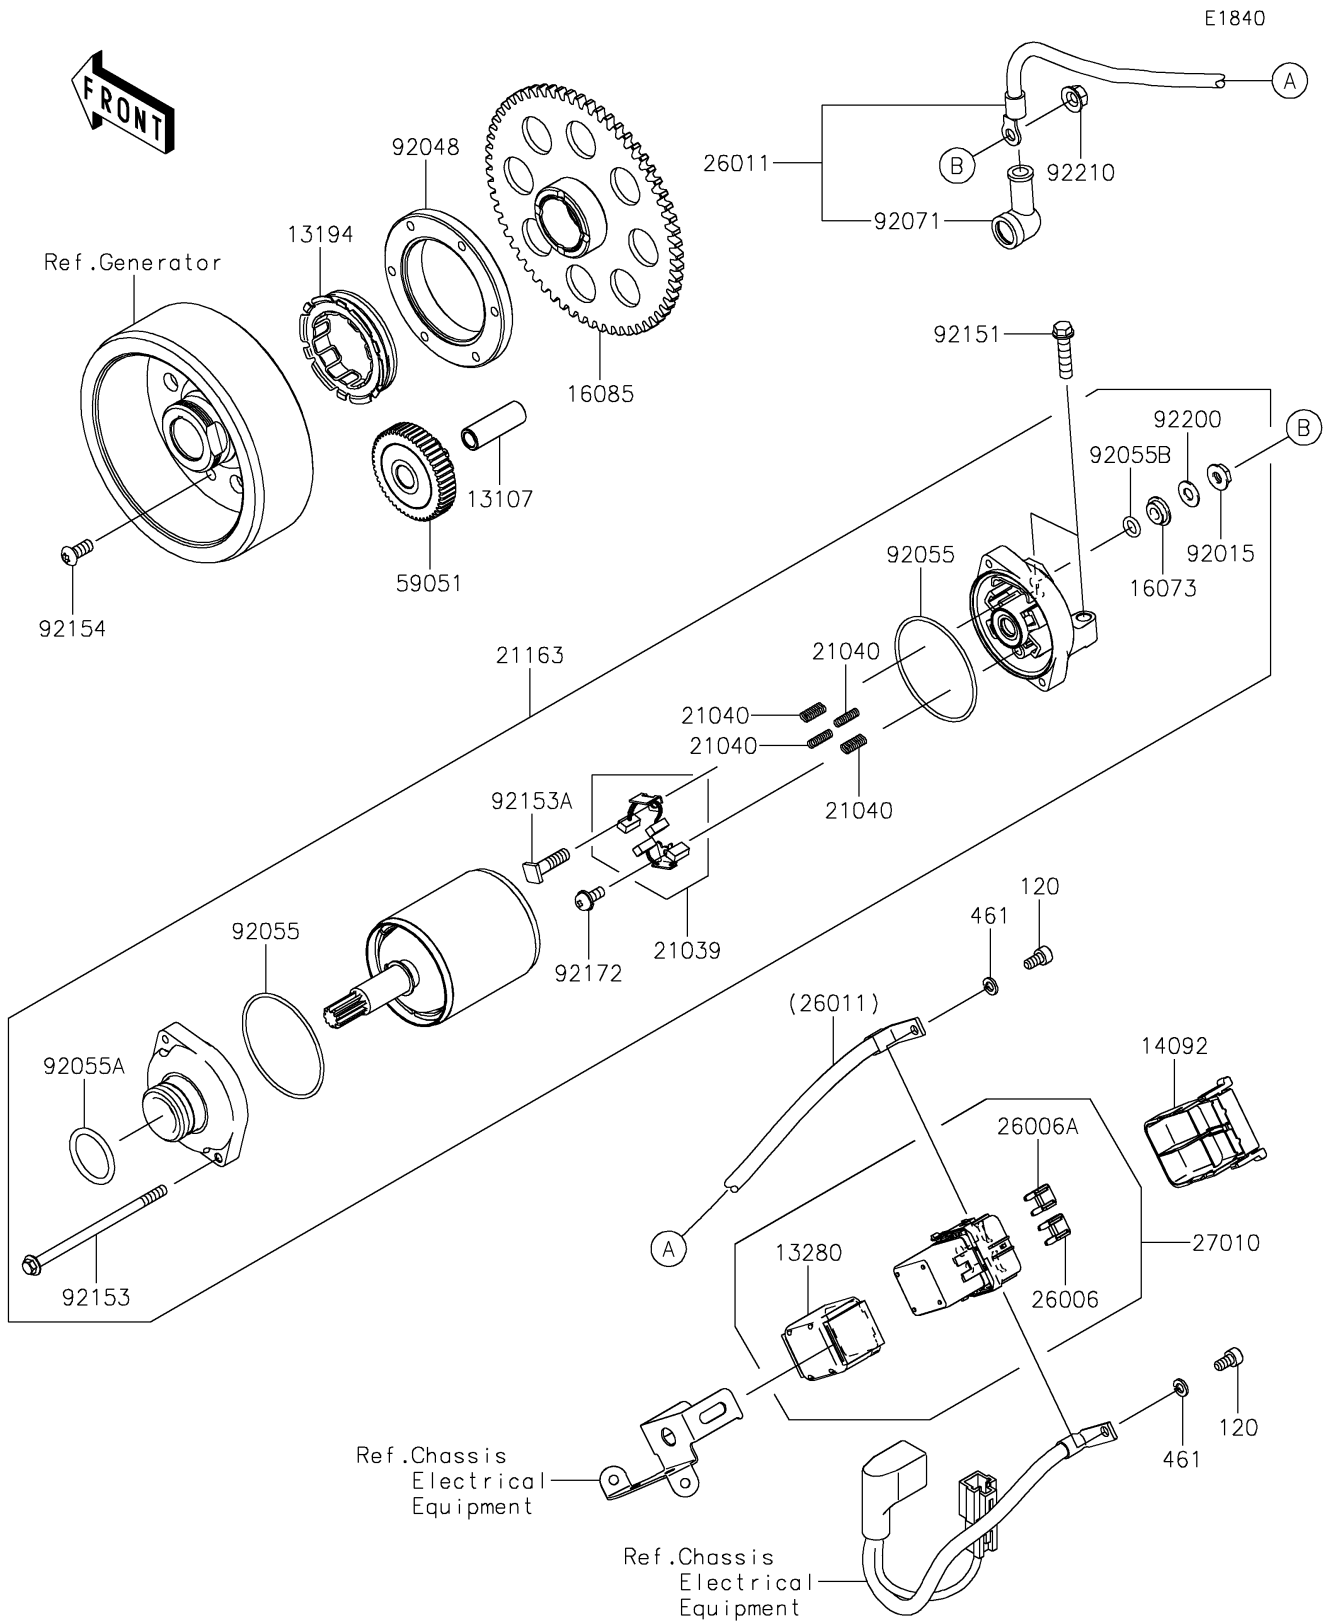

2018 Z900 ABS PARTS DIAGRAM

Starter Motor

2018 Z900 ABS PARTS LIST

Starter Motor

ITEM NAME	PART NUMBER	QUANTITY
BOLT-SOCKET,5X10 (Ref # 120)	120CB0510	2
SHAFT,IDLER GEAR (Ref # 13107)	13107-1377	1
CLUTCH-ONEWAY (Ref # 13194)	13194-1096	1
HOLDER,MAGNETIC SWITCH (Ref # 13280)	13280-0814	1
COVER (Ref # 14092)	14092-0109	1
INSULATOR (Ref # 16073)	16073-0053	1
GEAR,CLUTCH ONEWAY (Ref # 16085)	16085-0609	1
BRUSH,CARBON (Ref # 21039)	21039-0004	1
SPRING-BRUSH (Ref # 21040)	21040-0003	4
STARTER-ELECTRIC (Ref # 21163)	21163-0748	1
FUSE,MINI BLADE,15A,BLUE (Ref # 26006)	26006-0001	1
FUSE,MINI BLADE,30A,GREEN (Ref # 26006A)	26006-1080	1
WIRE-LEAD (Ref # 26011)	26011-0949	1
SWITCH (Ref # 27010)	27010-0770	1
WASHER-SPRING,5MM (Ref # 461)	461DB0500	2
GEAR-SPUR,IDLER (Ref # 59051)	59051-0762	1
NUT,STARTER MOTOR (Ref # 92015)	92015-1476	1
RACE (Ref # 92048)	92048-0018	1
RING-O (Ref # 92055)	92055-0136	2
RING-O (Ref # 92055A)	92055-1276	1
RING-O,4.5X2.0 (Ref # 92055B)	92055-1370	1
GROMMET (Ref # 92071)	92071-0024	1
BOLT,FLANGED-SMALL,6X25 (Ref # 92151)	92151-1930	2
BOLT (Ref # 92153)	92153-1850	2
BOLT (Ref # 92153A)	92153-1866	1
BOLT,TORX,6X14 (Ref # 92154)	92154-1225	6
SCREW (Ref # 92172)	92172-0334	1
WASHER (Ref # 92200)	92200-0386	1
NUT,6MM (Ref # 92210)	92210-0188	1