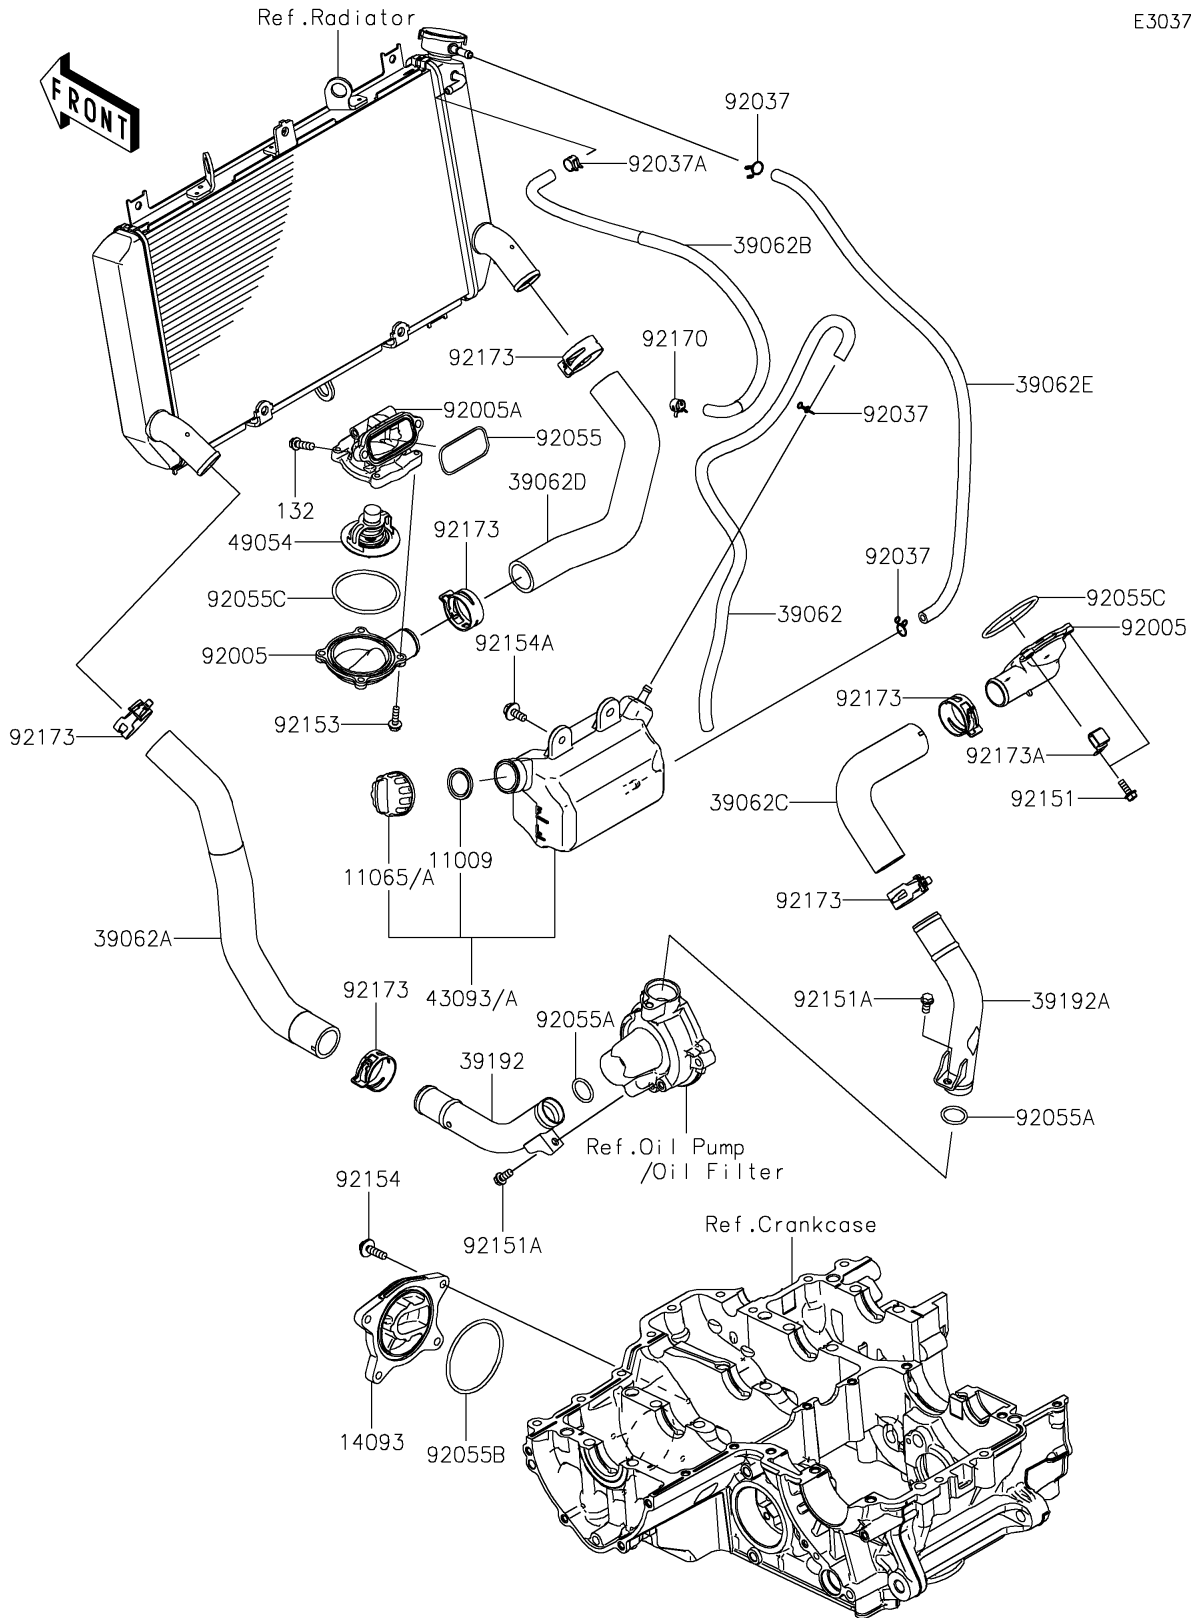

2019 Z900 ABS PARTS DIAGRAM

Water Pipe

E3037

2019 Z900 ABS PARTS LIST

Water Pipe

ITEM NAME	PART NUMBER	QUANTITY
GASKET,RESERVOIR TANK CAP (Ref # 11009)	11009-1145	1
CAP (Ref # 11065A)	11065-0991	1
BOLT-FLANGED-SMALL,6X20 (Ref # 132)	132BC0620	2
COVER (Ref # 14093)	14093-0144	1
HOSE-COOLING,OVERFLOW (Ref # 39062)	39062-0618	1
HOSE-COOLING,RADIATOR-W/PIPE (Ref # 39062A)	39062-0758	1
HOSE-COOLING,AIR BLEED (Ref # 39062B)	39062-0765	1
HOSE-COOLING,W/PIPE-CYLINDER (Ref # 39062C)	39062-0785	1
HOSE-COOLING,CYLINDER-RADIATOR (Ref # 39062D)	39062-0786	1
HOSE-COOLING,5.5X10.5X550 (Ref # 39062E)	39062-1208	1
PIPE-WATER,RADIATOR-WATER PUMP (Ref # 39192)	39192-0631	1
PIPE-WATER,WATER PUMP-CYLINDER (Ref # 39192A)	39192-0644	1
RESERVOIR-ASSY-TANK (Ref # 43093)	43093-0005	1
THERMOSTAT (Ref # 49054)	49054-0004	1
FITTING,THERMO CAP (Ref # 92005)	92005-0842	2
FITTING,THERMO CASE (Ref # 92005A)	92005-0846	1
CLAMP,TUBE (Ref # 92037)	92037-147	3
CLAMP,TUBE (Ref # 92037A)	92037-1505	1
RING-O,YP 27.6 57.6 1.9 (Ref # 92055)	92055-0021	1
RING-O,20.8X2.4 (Ref # 92055A)	92055-0114	2
RING-O,63.3MM (Ref # 92055B)	92055-0739	1
RING-O,53.5X2.6 (Ref # 92055C)	92055-0831	2
BOLT,5X14 (Ref # 92151)	92151-1764	4
BOLT,6X12 (Ref # 92151A)	92151-1997	2
BOLT,FLANGED,5X18 (Ref # 92153)	92153-1588	4
BOLT,FLANGED,6X22 (Ref # 92154)	92154-0403	4
BOLT,UPSET-WP,6X16 (Ref # 92154A)	92154-1850	2
CLAMP (Ref # 92170)	92170-1493	1
CLAMP,34MM (Ref # 92173)	92173-1360	6

2019 Z900 ABS PARTS LIST

Water Pipe

ITEM NAME	PART NUMBER	QUANTITY
CLAMP (Ref # 92173A)	92173-1663	1