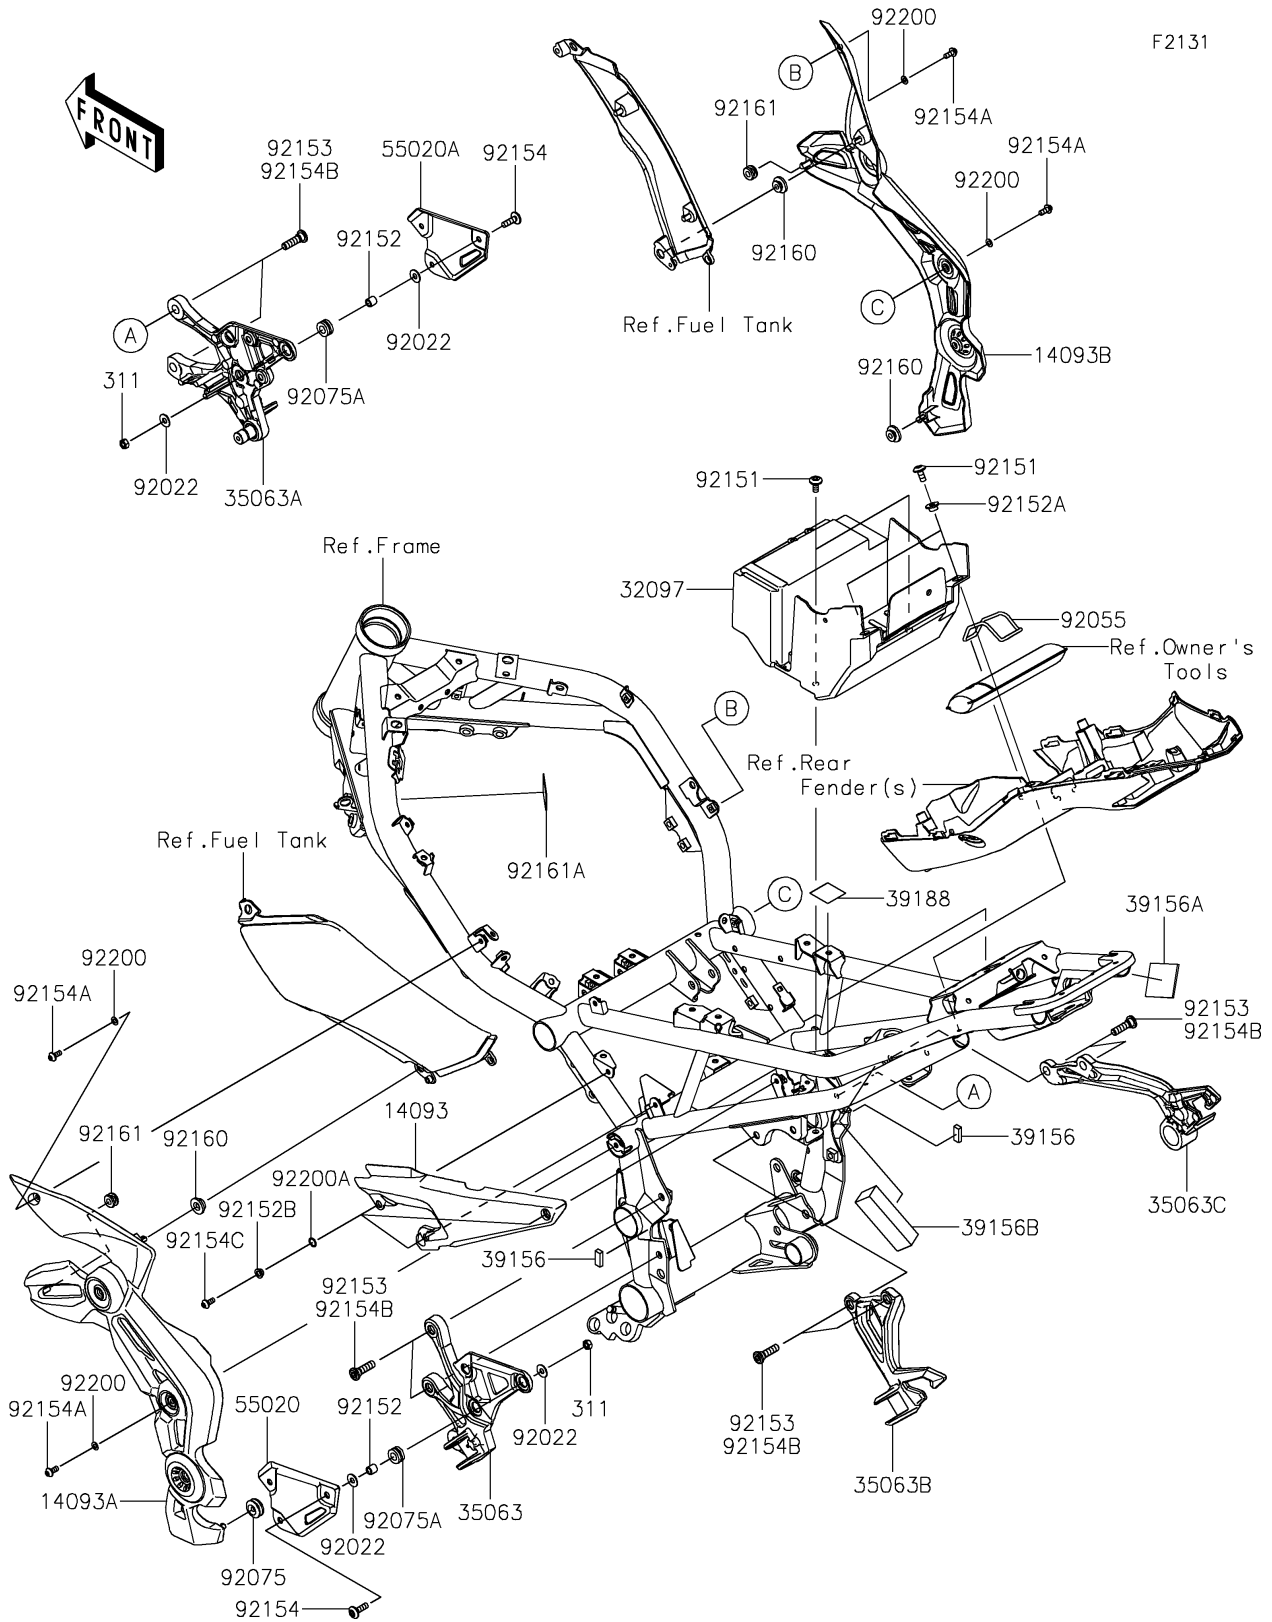

2019 Z900 ABS PARTS DIAGRAM

Frame Fittings

F2131