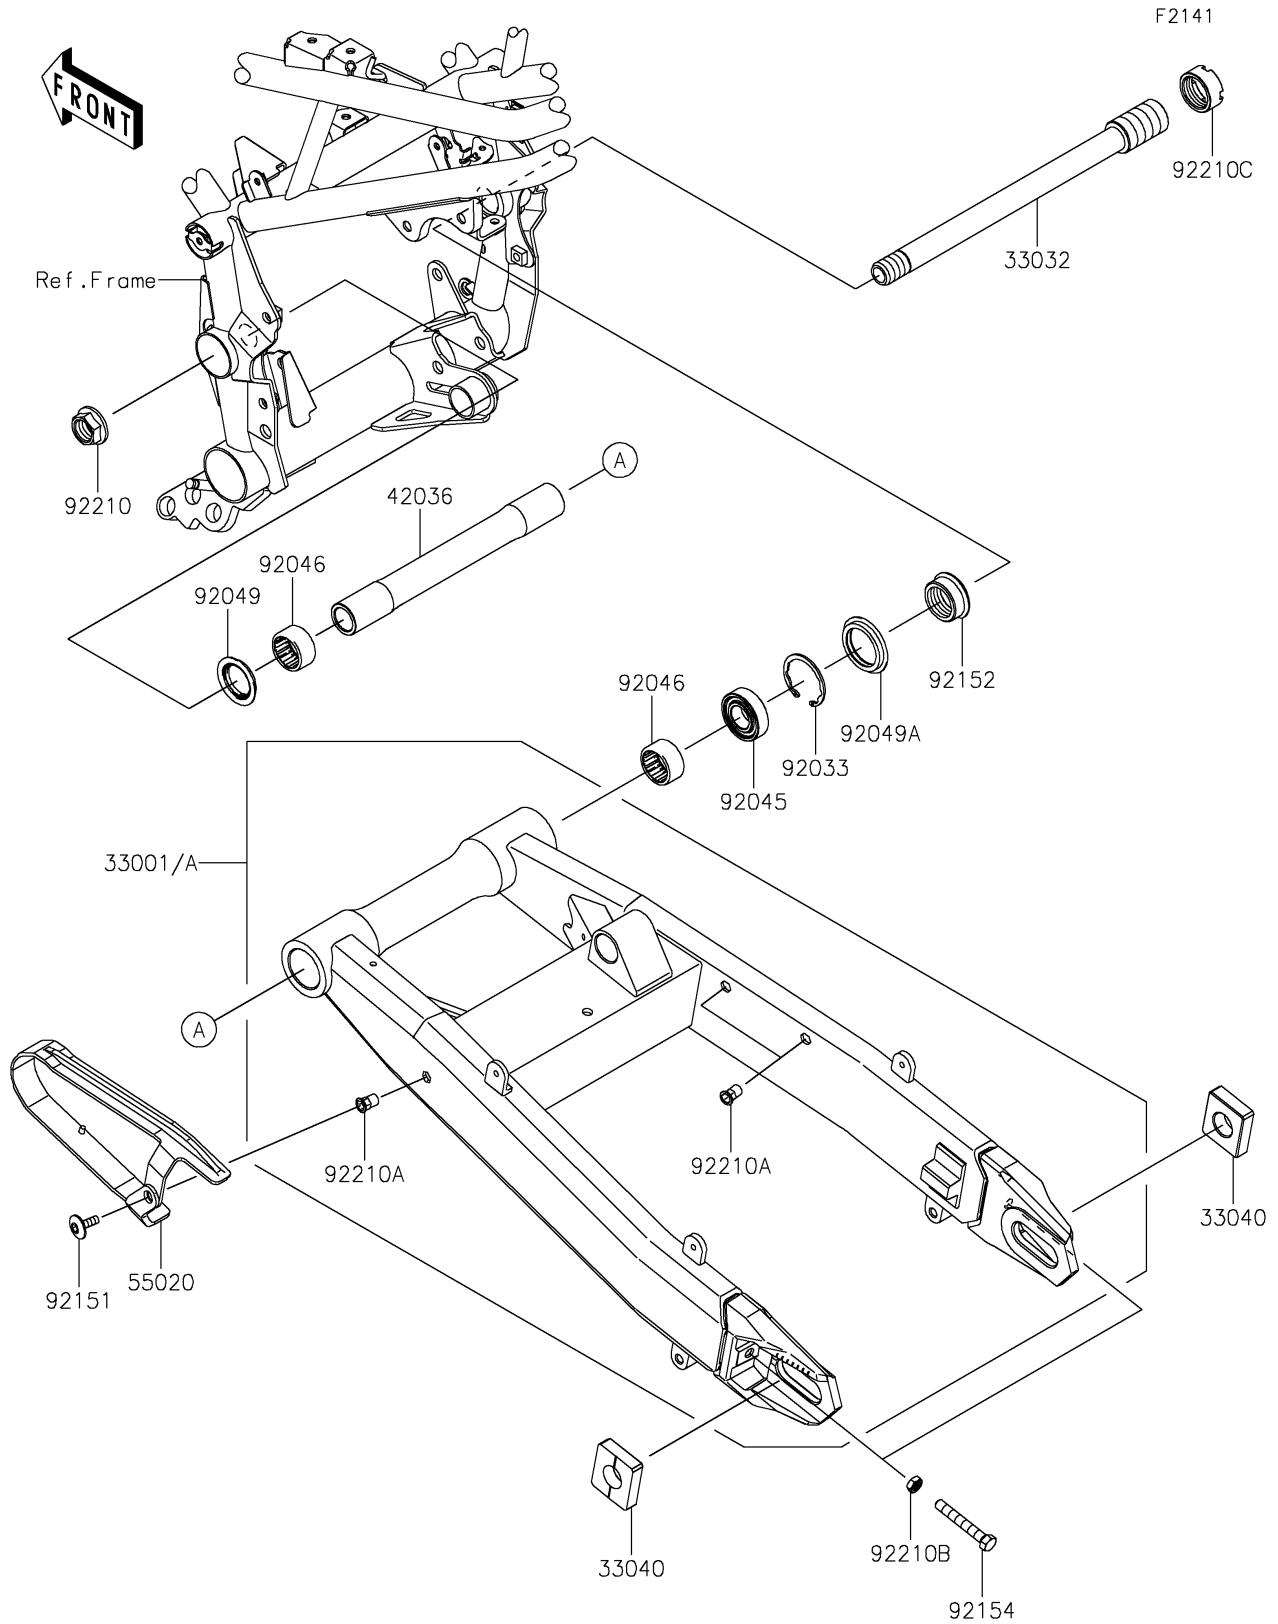

# 2018 Z900 ABS PARTS DIAGRAM

Swingarm

## 2018 Z900 ABS PARTS LIST

### Swingarm

ITEM NAME	PART NUMBER	QUANTITY
ARM-COMP-SWING,F.S.BLACK (Ref # 33001)	33001-0666-18R	1
SHAFT-SWING ARM,20X269 (Ref # 33032)	33032-0055	1
ADJUSTER-CHAIN (Ref # 33040)	33040-1109	2
SLEEVE,20.1X28X236.5 (Ref # 42036)	42036-0803	1
GUARD,CHAIN (Ref # 55020)	55020-1961	1
RING-SNAP,42MM (Ref # 92033)	92033-1041	1
BEARING-BALL,6004UL11 (Ref # 92045)	92045-0017	1
BEARING-NEEDLE,7E-HVS 28X34X17 (Ref # 92046)	92046-0008	2
SEAL-OIL (Ref # 92049)	92049-0132	1
SEAL-OIL,MHA 35 42 5.7F (Ref # 92049A)	92049-1380	1
BOLT,SOCKET,6X18 (Ref # 92151)	92151-1149	1
COLLAR,28X35X15 (Ref # 92152)	92152-2379	1
BOLT-SMALL,8X55 (Ref # 92154)	92154-1962	2
NUT,FLANGED,20MM (Ref # 92210)	92210-0320	1
NUT,POP,6MM,L=15 (Ref # 92210A)	92210-1397	3
NUT-HEX-SMALL,8MM (Ref # 92210B)	92210-1459	2
NUT,28MM (Ref # 92210C)	92210-1575	1