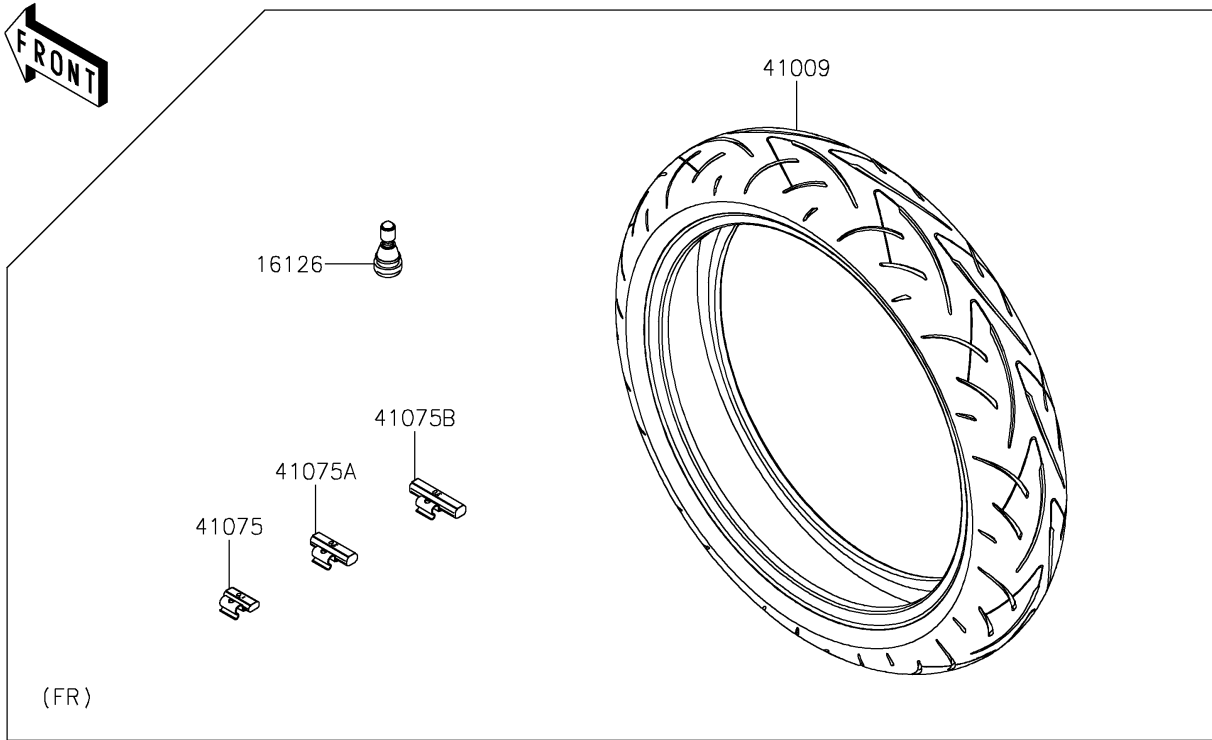

2019 Z900 ABS PARTS DIAGRAM

Tires

F2210

2019 Z900 ABS PARTS LIST

Tires

ITEM NAME	PART NUMBER	QUANTITY
VALVE,TIRE (Ref # 16126)	16126-1140	2
TIRE,FR,120/70ZR17(58W),D214F (Ref # 41009)	41009-0694	1
TIRE,RR,180/55ZR17(73W),D214 (Ref # 41009A)	41009-0695	1
BALANCER-WHEEL,10G,SILVER (Ref # 41075)	41075-0007	AR
BALANCER-WHEEL,20G,SILVER (Ref # 41075A)	41075-0008	AR
BALANCER-WHEEL,30G,SILVER (Ref # 41075B)	41075-0009	AR