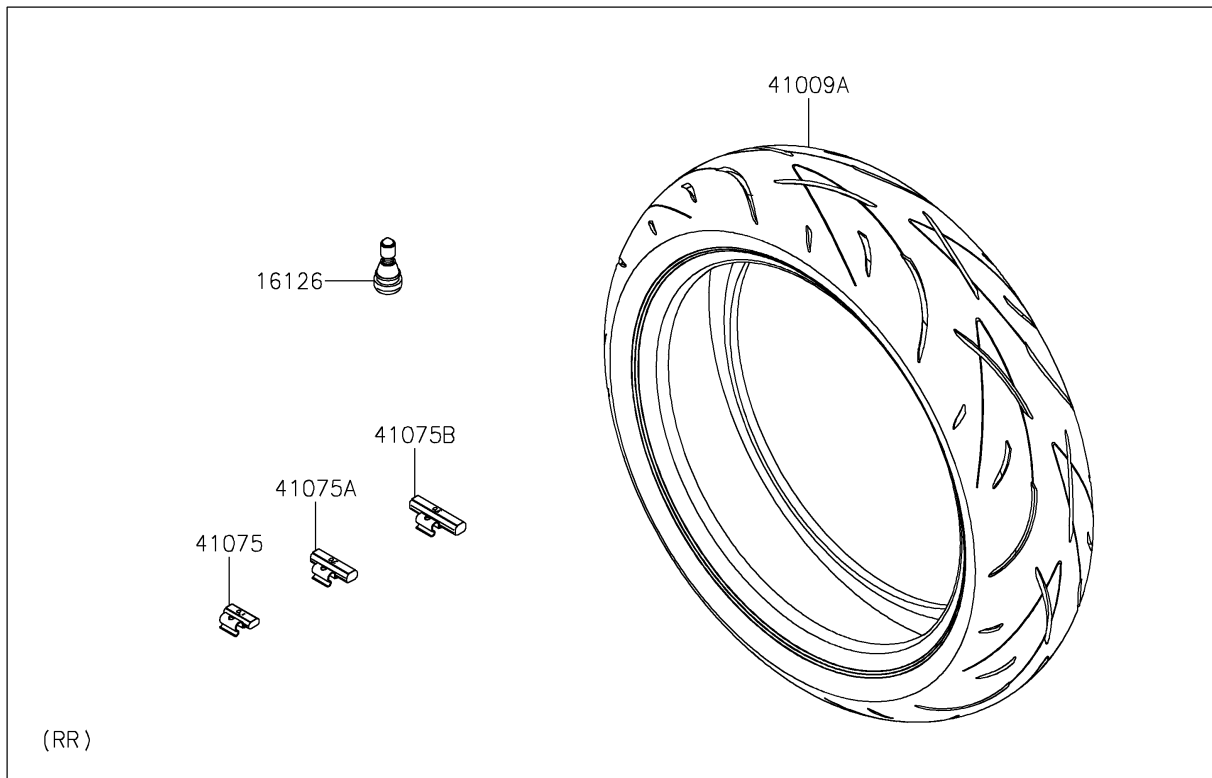

2019 Z900 ABS PARTS DIAGRAM

Tires

F2210

2019 Z900 ABS PARTS LIST

Tires

ITEM NAME	PART NUMBER	QUANTITY
VALVE,TIRE (Ref # 16126)	16126-1140	2
TIRE,FR,120/70ZR17(58W),D214F (Ref # 41009)	41009-0694	1
TIRE,RR,180/55ZR17(73W),D214 (Ref # 41009A)	41009-0695	1
BALANCER-WHEEL,10G,SILVER (Ref # 41075)	41075-0007	AR
BALANCER-WHEEL,20G,SILVER (Ref # 41075A)	41075-0008	AR
BALANCER-WHEEL,30G,SILVER (Ref # 41075B)	41075-0009	AR