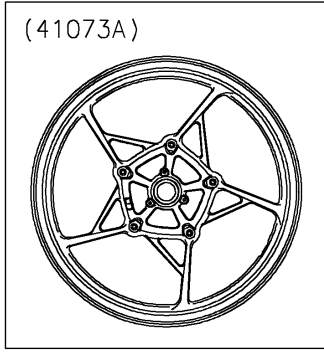

2019 Z900 ABS PARTS DIAGRAM

Front Wheel

F2230

WOD

41068

92152A/B

41073/A

92045

92049

92045

92152

92049

Ref. Tires

92152A/B

2019 Z900 ABS PARTS LIST

Front Wheel

ITEM NAME	PART NUMBER	QUANTITY
AXLE,FR,20X199 (Ref # 41068)	41068-0618	1
WHEEL-ASSY,FR,M.RED (Ref # 41073)	41073-0713-35W	1
WHEEL-ASSY,FR,G.BLACK (Ref # 41073A)	41073-0713-QT	1
BEARING-BALL,20X42X12 (Ref # 92045)	92045-0820	2
SEAL-OIL,BJN30427 (Ref # 92049)	92049-0130	2
COLLAR,20.2X27.2X115 (Ref # 92152)	92152-2227	1
COLLAR,20X30X10.5 (Ref # 92152B)	92152-2420	2