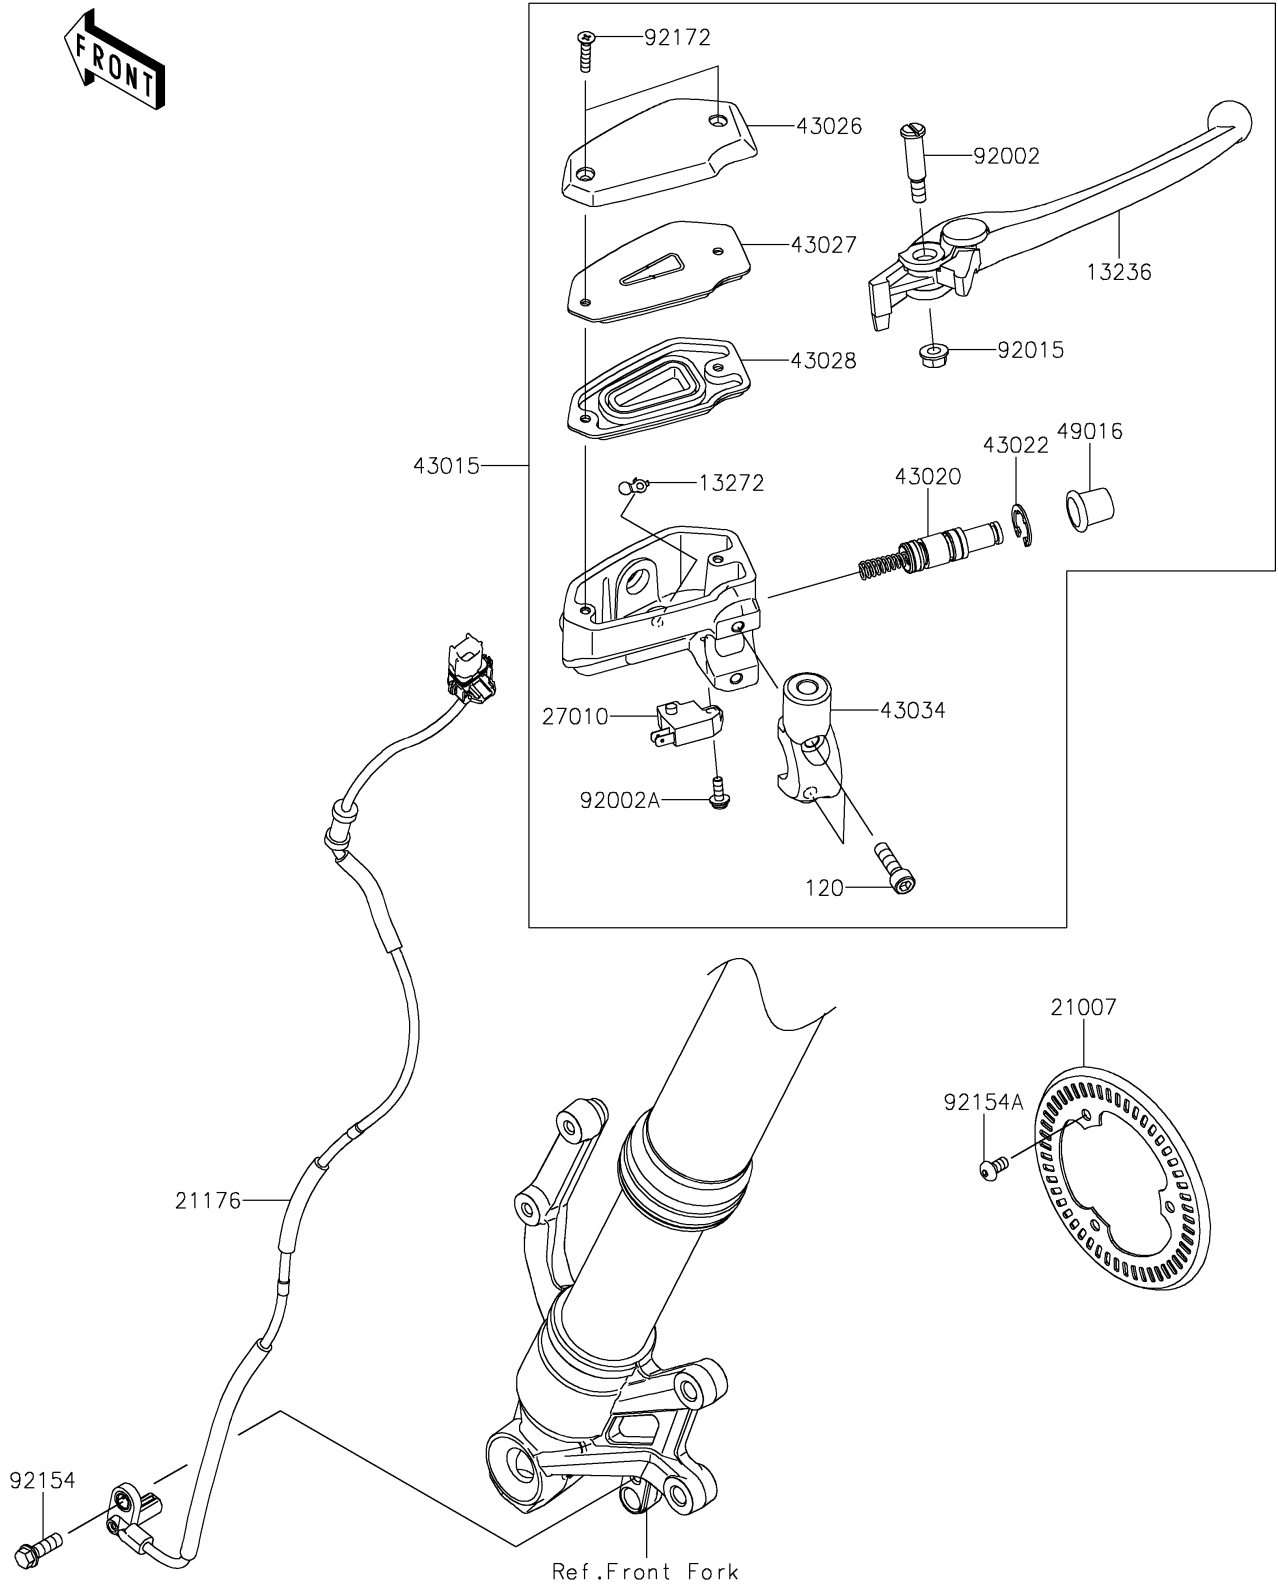

2018 Z900 ABS PARTS DIAGRAM

Front Master Cylinder

F2291

2018 Z900 ABS PARTS LIST

Front Master Cylinder

ITEM NAME	PART NUMBER	QUANTITY
BOLT-SOCKET,6X22 (Ref # 120)	120CB0622	2
LEVER-COMP,FRONT BRAKE (Ref # 13236)	13236-0140	1
PLATE (Ref # 13272)	13272-0573	1
ROTOR,SENSOR,FR (Ref # 21007)	21007-0671	1
SENSOR,SPEED,FR (Ref # 21176)	21176-0861	1
SWITCH,BRAKE (Ref # 27010)	27010-0762	1
CYLINDER-ASSY-MASTER,FR (Ref # 43015)	43015-0703	1
PISTON-COMP-BRAKE (Ref # 43020)	43020-0008	1
STOPPER-BRAKE,PISTON (Ref # 43022)	43022-1010	1
CAP-BRAKE (Ref # 43026)	43026-0019	1
PLATE-DIAPHRAGM (Ref # 43027)	43027-0008	1
DIAPHRAGM (Ref # 43028)	43028-0015	1
HOLDER-BRAKE,MASTER CYLINDER (Ref # 43034)	43034-0049	1
COVER-SEAL,MASTER CYLINDER (Ref # 49016)	49016-1044	1
BOLT,LEVER SET,BLACK (Ref # 92002)	92002-1322	1
BOLT,SCREW,4X12 (Ref # 92002A)	92002-1323	1
NUT,FLANGED,6MM (Ref # 92015)	92015-1528	1
BOLT,FLANGED,6X18 (Ref # 92154)	92154-0784	1
BOLT,SOCKET,5X10 (Ref # 92154A)	92154-1292	3
SCREW,4X20 (Ref # 92172)	92172-0320	2