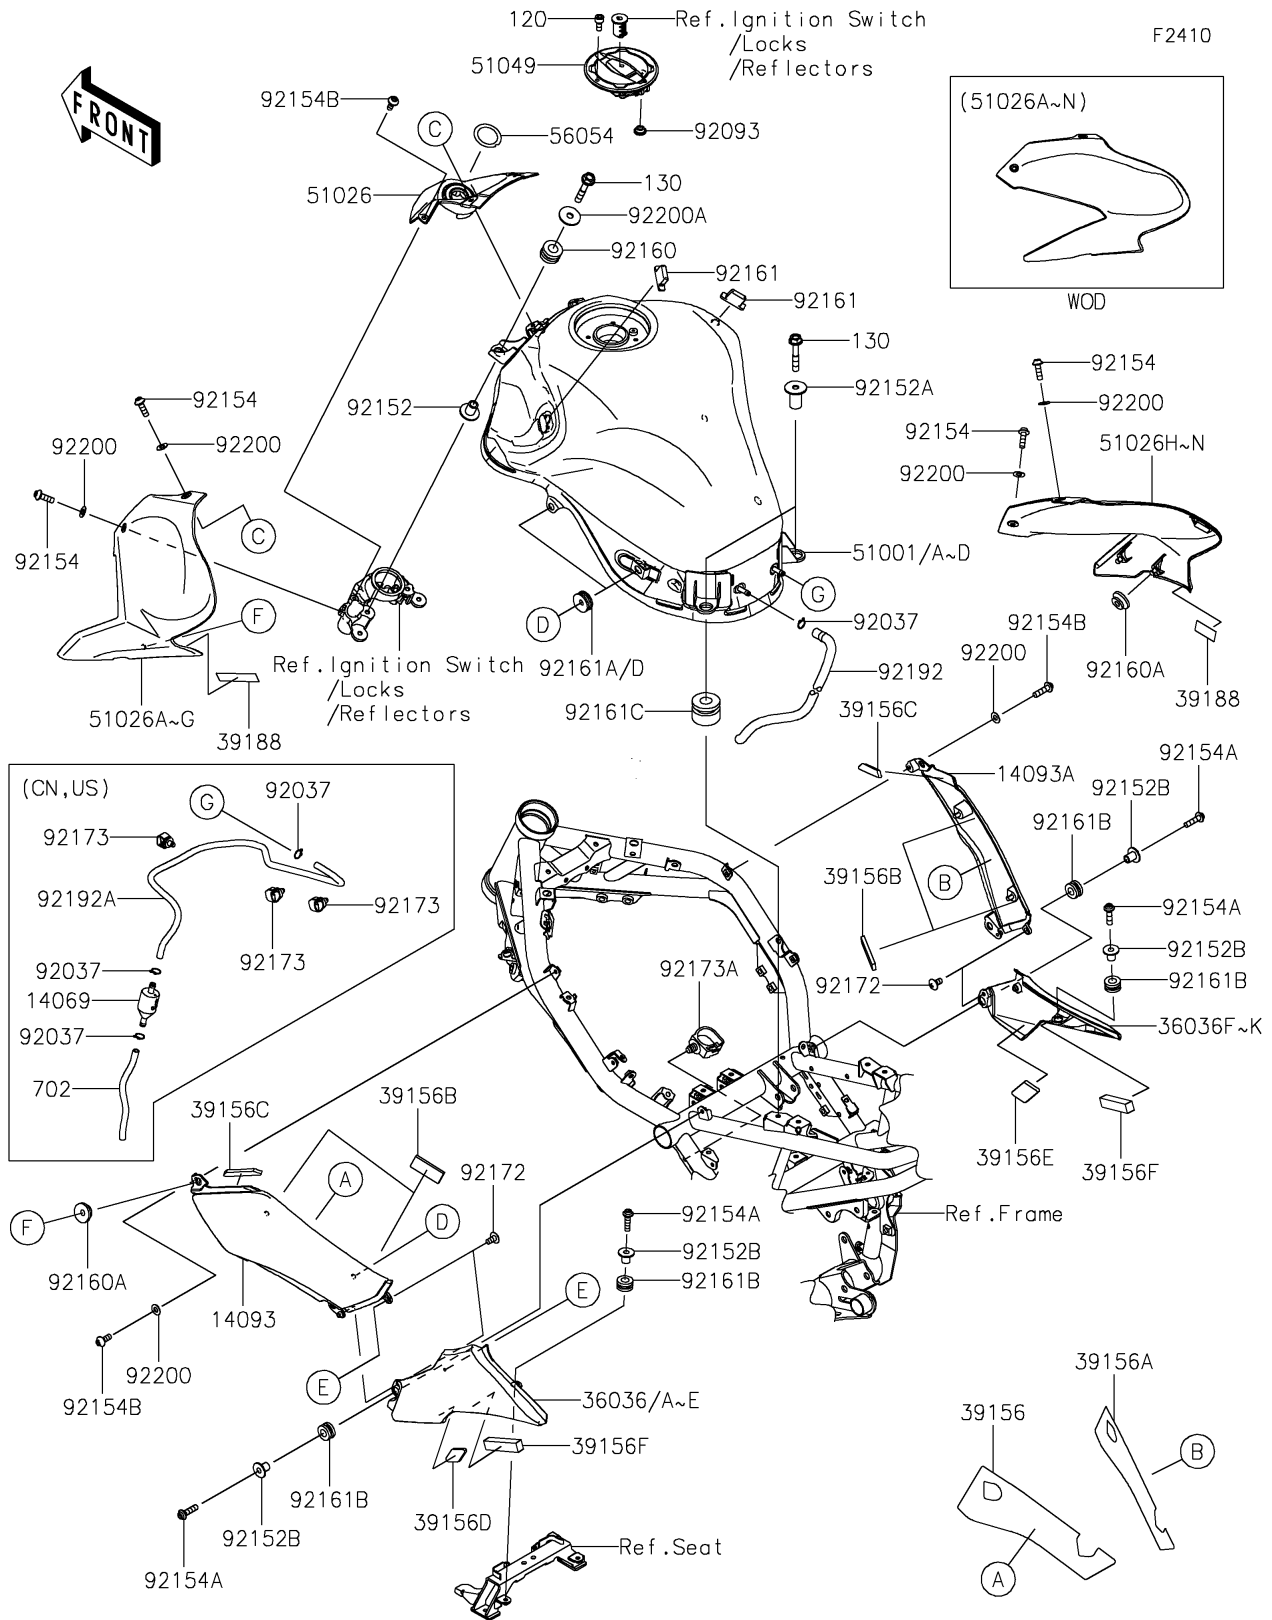

2018 Z900 ABS PARTS DIAGRAM

Fuel Tank