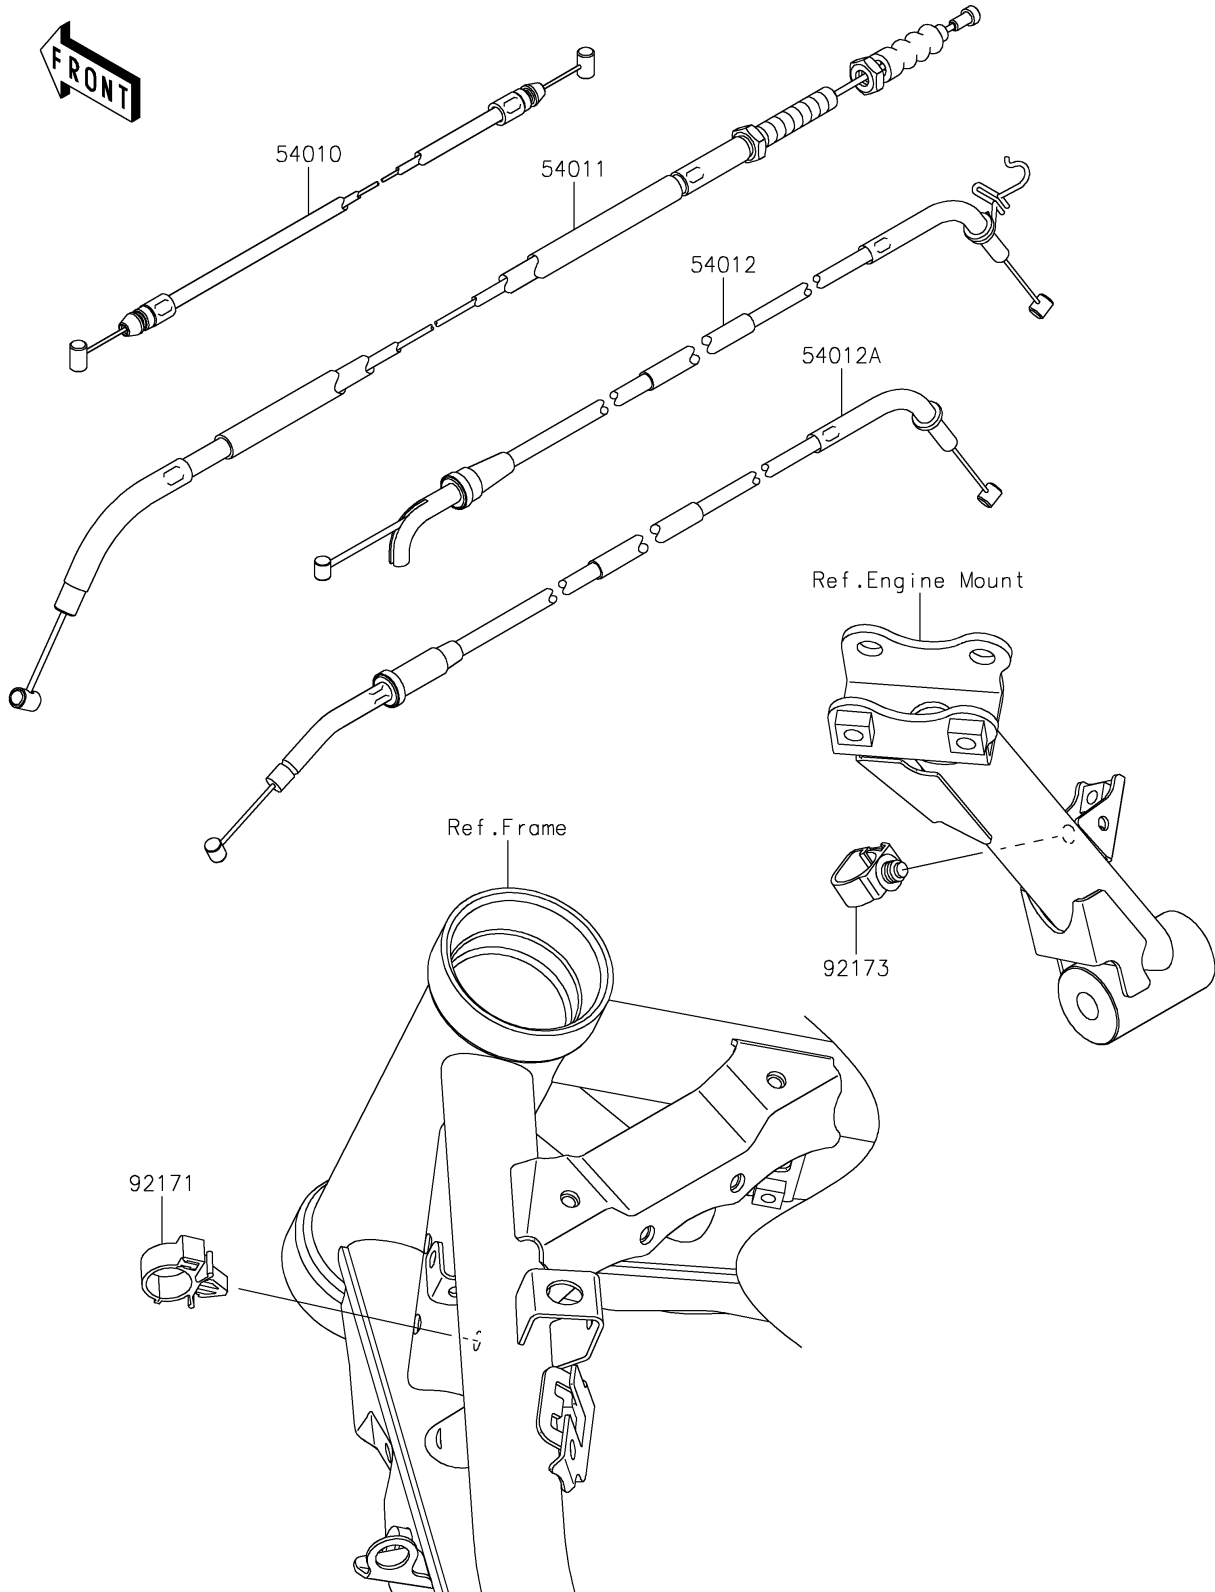

2019 Z900 ABS PARTS DIAGRAM

Cables

F2540

2019 Z900 ABS PARTS LIST

Cables

ITEM NAME	PART NUMBER	QUANTITY
CABLE,SEAT LOCK (Ref # 54010)	54010-0614	1
CABLE-CLUTCH (Ref # 54011)	54011-0618	1
CABLE-THROTTLE (Ref # 54012)	54012-0646	1
CABLE-THROTTLE (Ref # 54012A)	54012-0647	1
CLAMP (Ref # 92171)	92171-0782	1
CLAMP,HOLDER CLIP (Ref # 92173)	92173-0868	1