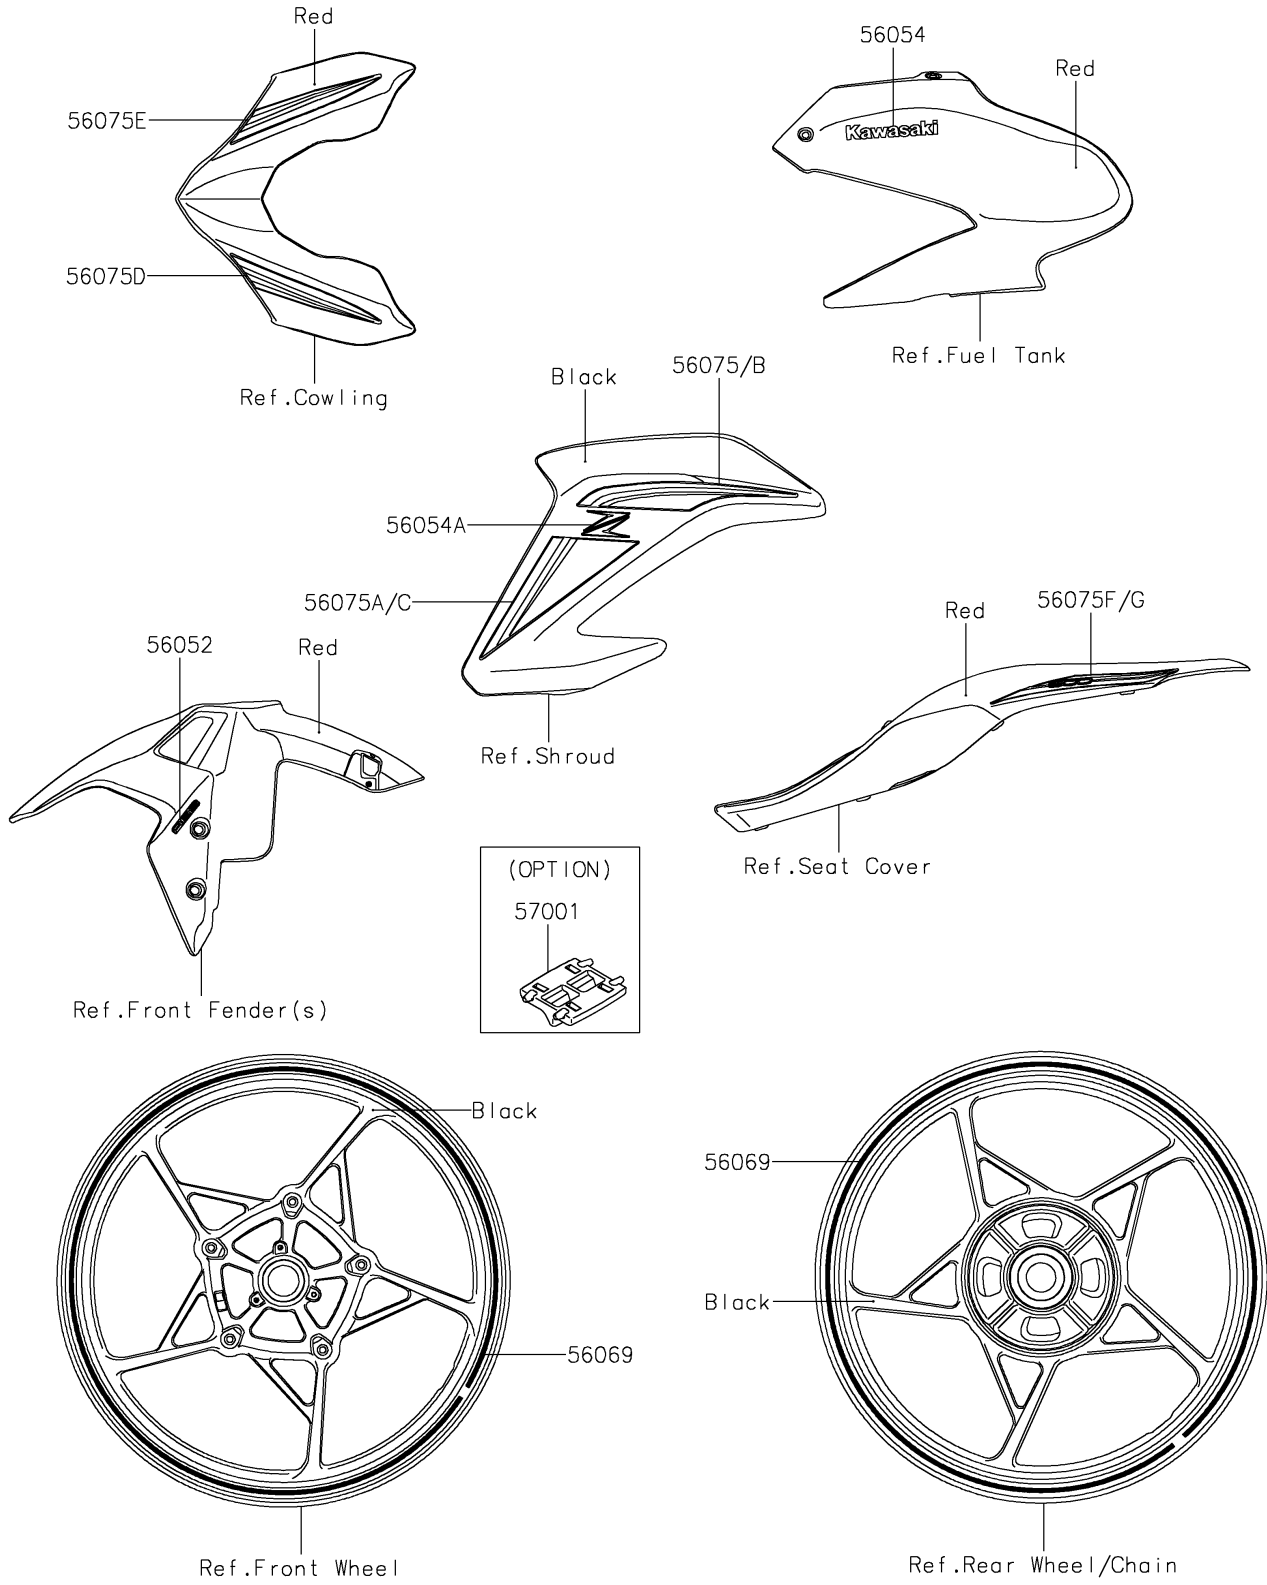

# 2018 Z900 ABS PARTS DIAGRAM

Decals(Red)(BJF)

F2861A

## 2018 Z900 ABS PARTS LIST

Decals(Red)(BJF)

ITEM NAME	PART NUMBER	QUANTITY
MARK,FR FENDER,ABS (Ref # 56052)	56052-0784	2
MARK,KAWASAKI (Ref # 56054)	56054-1356	2
MARK,SHROUD,Z,3D (Ref # 56054A)	56054-2369	2
PATTERN,WHEEL,RED (Ref # 56069)	56069-0301	4
PATTERN,SHROUD,LH,UPP (Ref # 56075)	56075-3807	1
PATTERN,SHROUD,LH,LWR (Ref # 56075A)	56075-3808	1
PATTERN,SHROUD,RH,UPP (Ref # 56075B)	56075-3809	1
PATTERN,SHROUD,RH,LWR (Ref # 56075C)	56075-3810	1
PATTERN,UPP COWL.,LH (Ref # 56075D)	56075-3811	1
PATTERN,UPP COWL.,RH (Ref # 56075E)	56075-3812	1
PATTERN,TAIL COVER,LH (Ref # 56075F)	56075-3813	1
PATTERN,TAIL COVER,RH (Ref # 56075G)	56075-3814	1
RIM STRIPE APPLICATOR (Ref # 57001)	57001-1752	AR