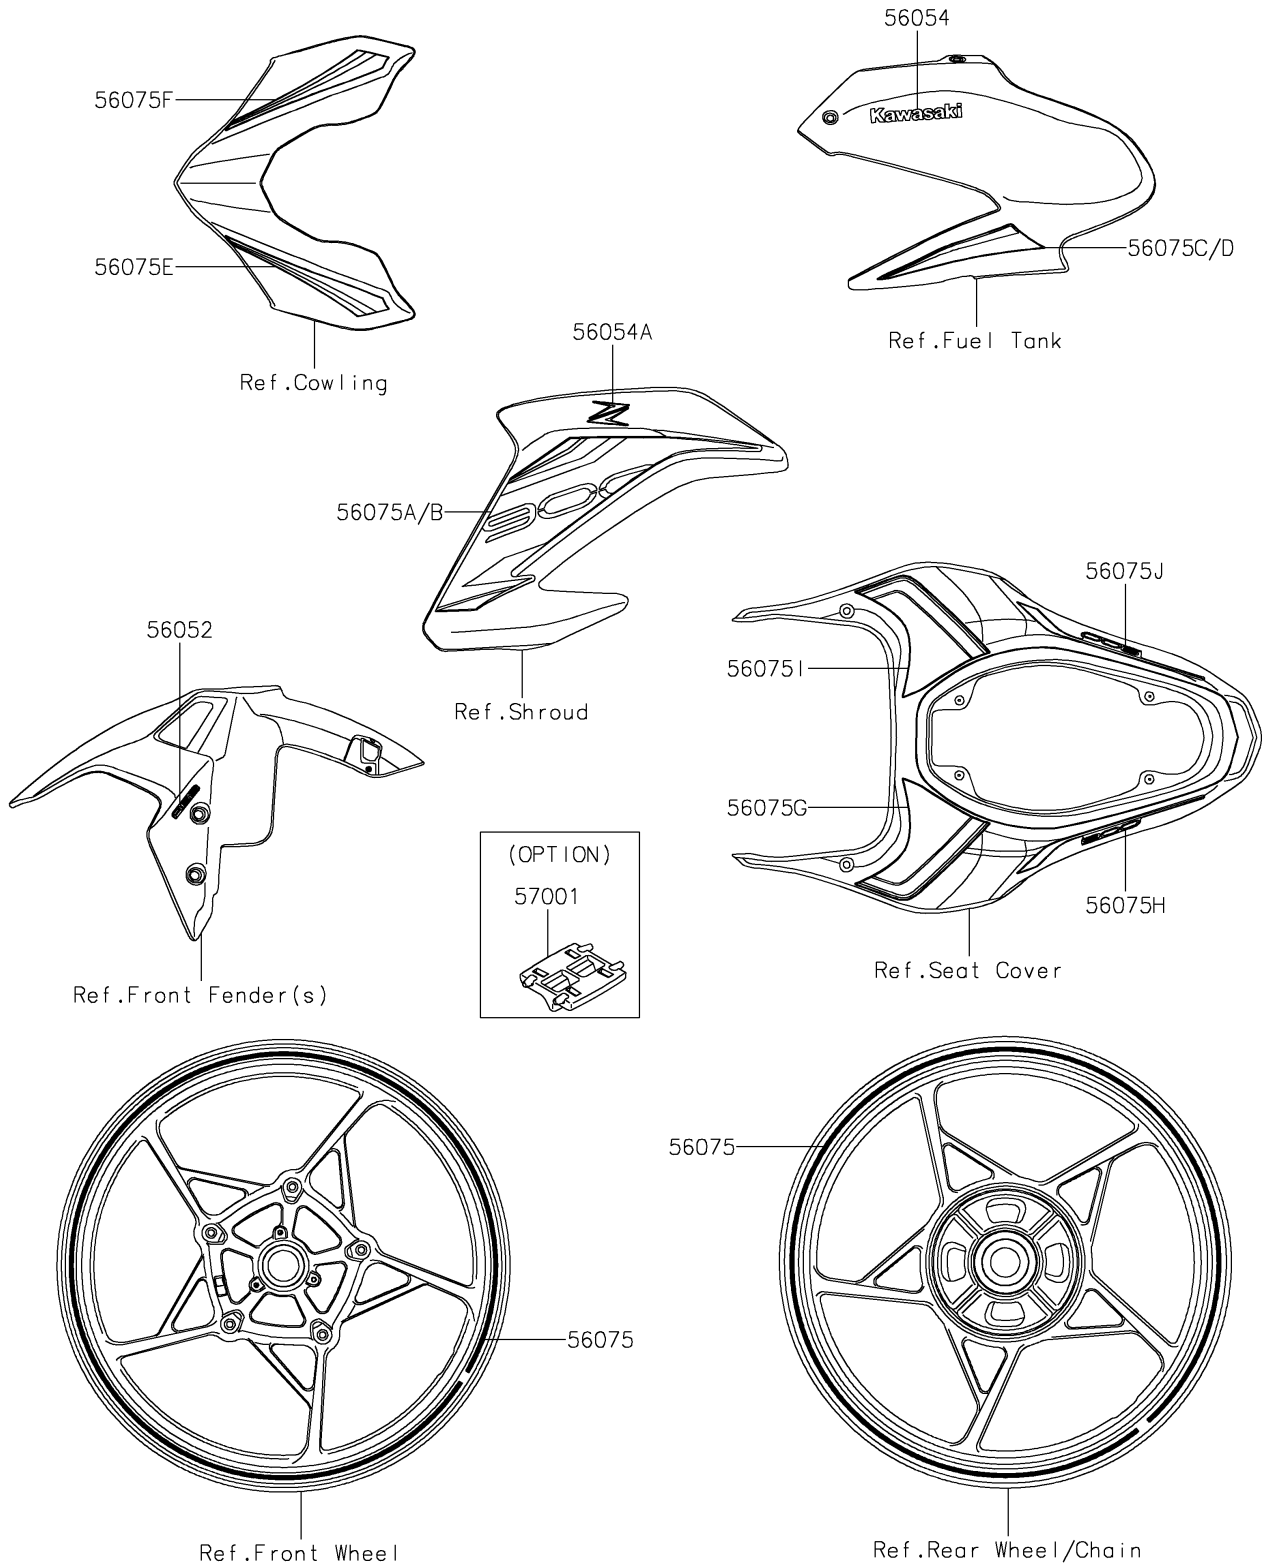

# 2019 Z900 ABS PARTS DIAGRAM

Decals(Black)(BKF)

F2861D

## 2019 Z900 ABS PARTS LIST

Decals(Black)(BKF)

ITEM NAME	PART NUMBER	QUANTITY
MARK,FR FENDER,ABS (Ref # 56052)	56052-0869	2
MARK,KAWASAKI (Ref # 56054)	56054-1356	2
MARK,SHROUD,Z (Ref # 56054A)	56054-1914	2
PATTERN,WHEEL,GRN,4X1353 (Ref # 56075)	56075-2279	4
PATTERN,SHROUD,LH (Ref # 56075A)	56075-7390	1
PATTERN,SHROUD,RH (Ref # 56075B)	56075-7391	1
PATTERN,TANK COVER,LH (Ref # 56075C)	56075-7392	1
PATTERN,TANK COVER,RH (Ref # 56075D)	56075-7393	1
PATTERN,UPP COWL.,LH (Ref # 56075E)	56075-7394	1
PATTERN,UPP COWL.,RH (Ref # 56075F)	56075-7395	1
PATTERN,TAIL COVER,LH,UPP (Ref # 56075G)	56075-7396	1
PATTERN,TAIL COVER,LH,LWR (Ref # 56075H)	56075-7397	1
PATTERN,TAIL COVER,RH,UPP (Ref # 56075I)	56075-7398	1
PATTERN,TAIL COVER,RH,LWR (Ref # 56075J)	56075-7399	1
RIM STRIPE APPLICATOR (Ref # 57001)	57001-1752	AR