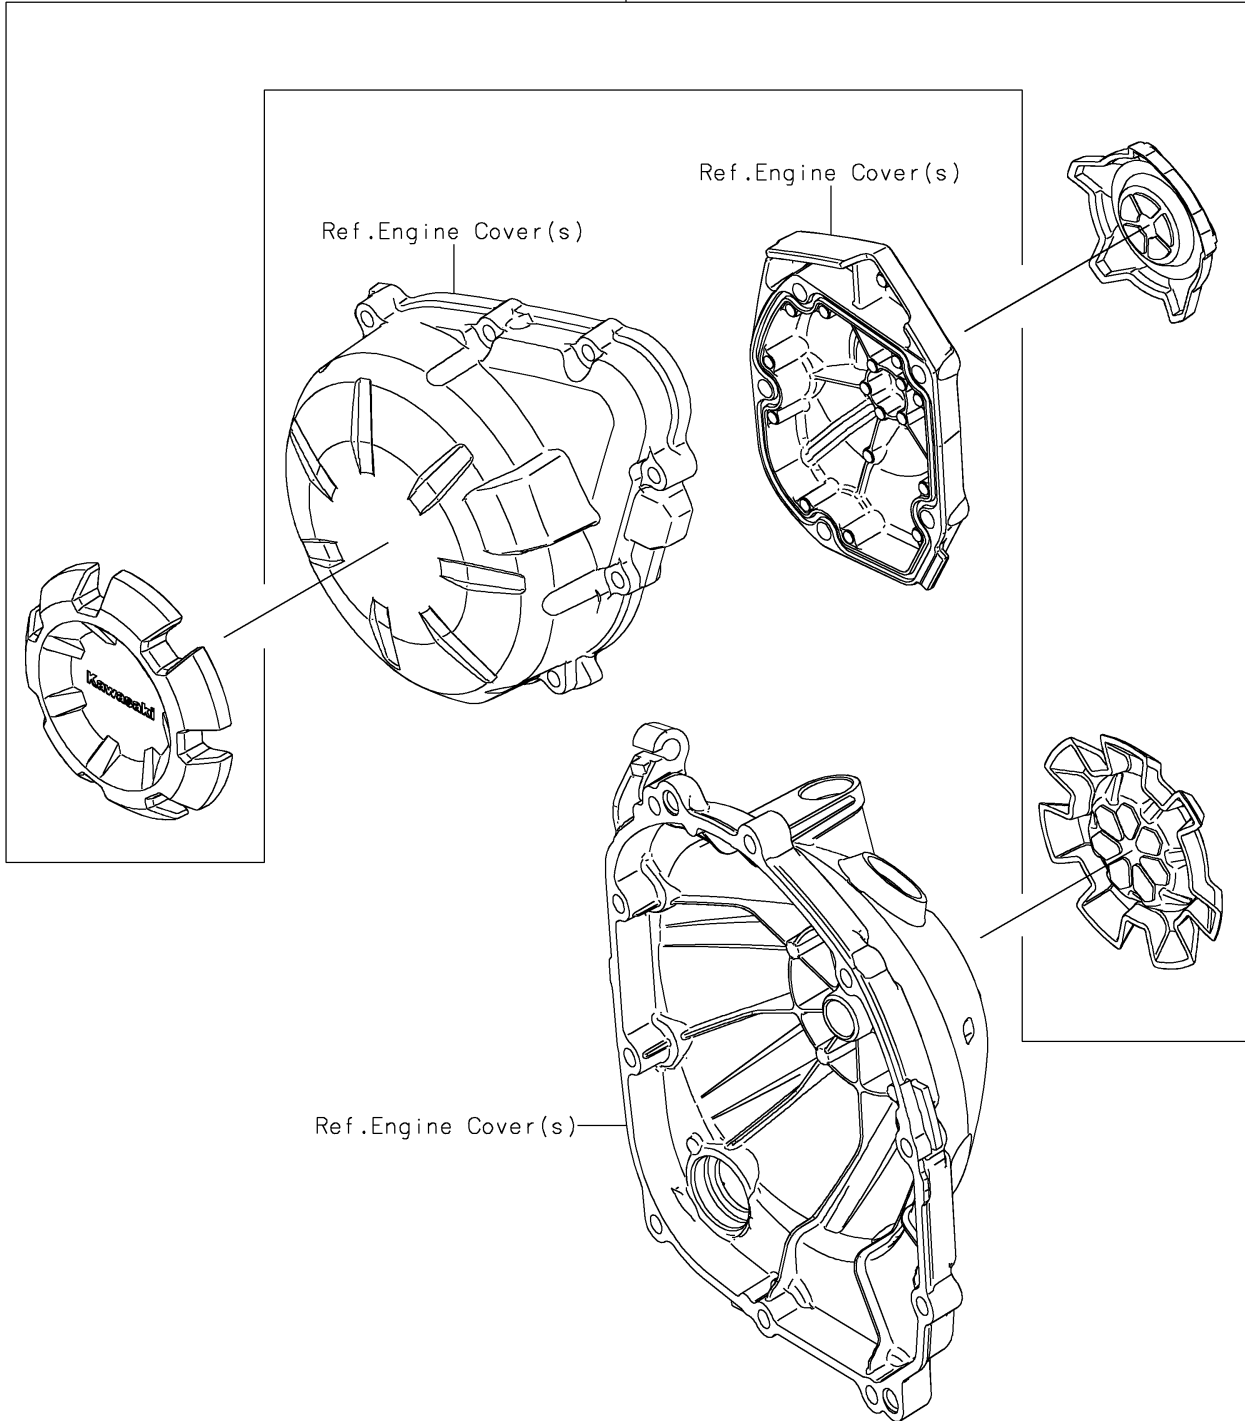

# 2018 Z900 ABS PARTS DIAGRAM

Accessory(Engine Cover Ring)

F2910B

99994

## 2018 Z900 ABS PARTS LIST

Accessory(Engine Cover Ring)

ITEM NAME	PART NUMBER	QUANTITY
KIT-ACCESSORY,ENG. COVER RING (Ref # 99994)	99994-0868	1