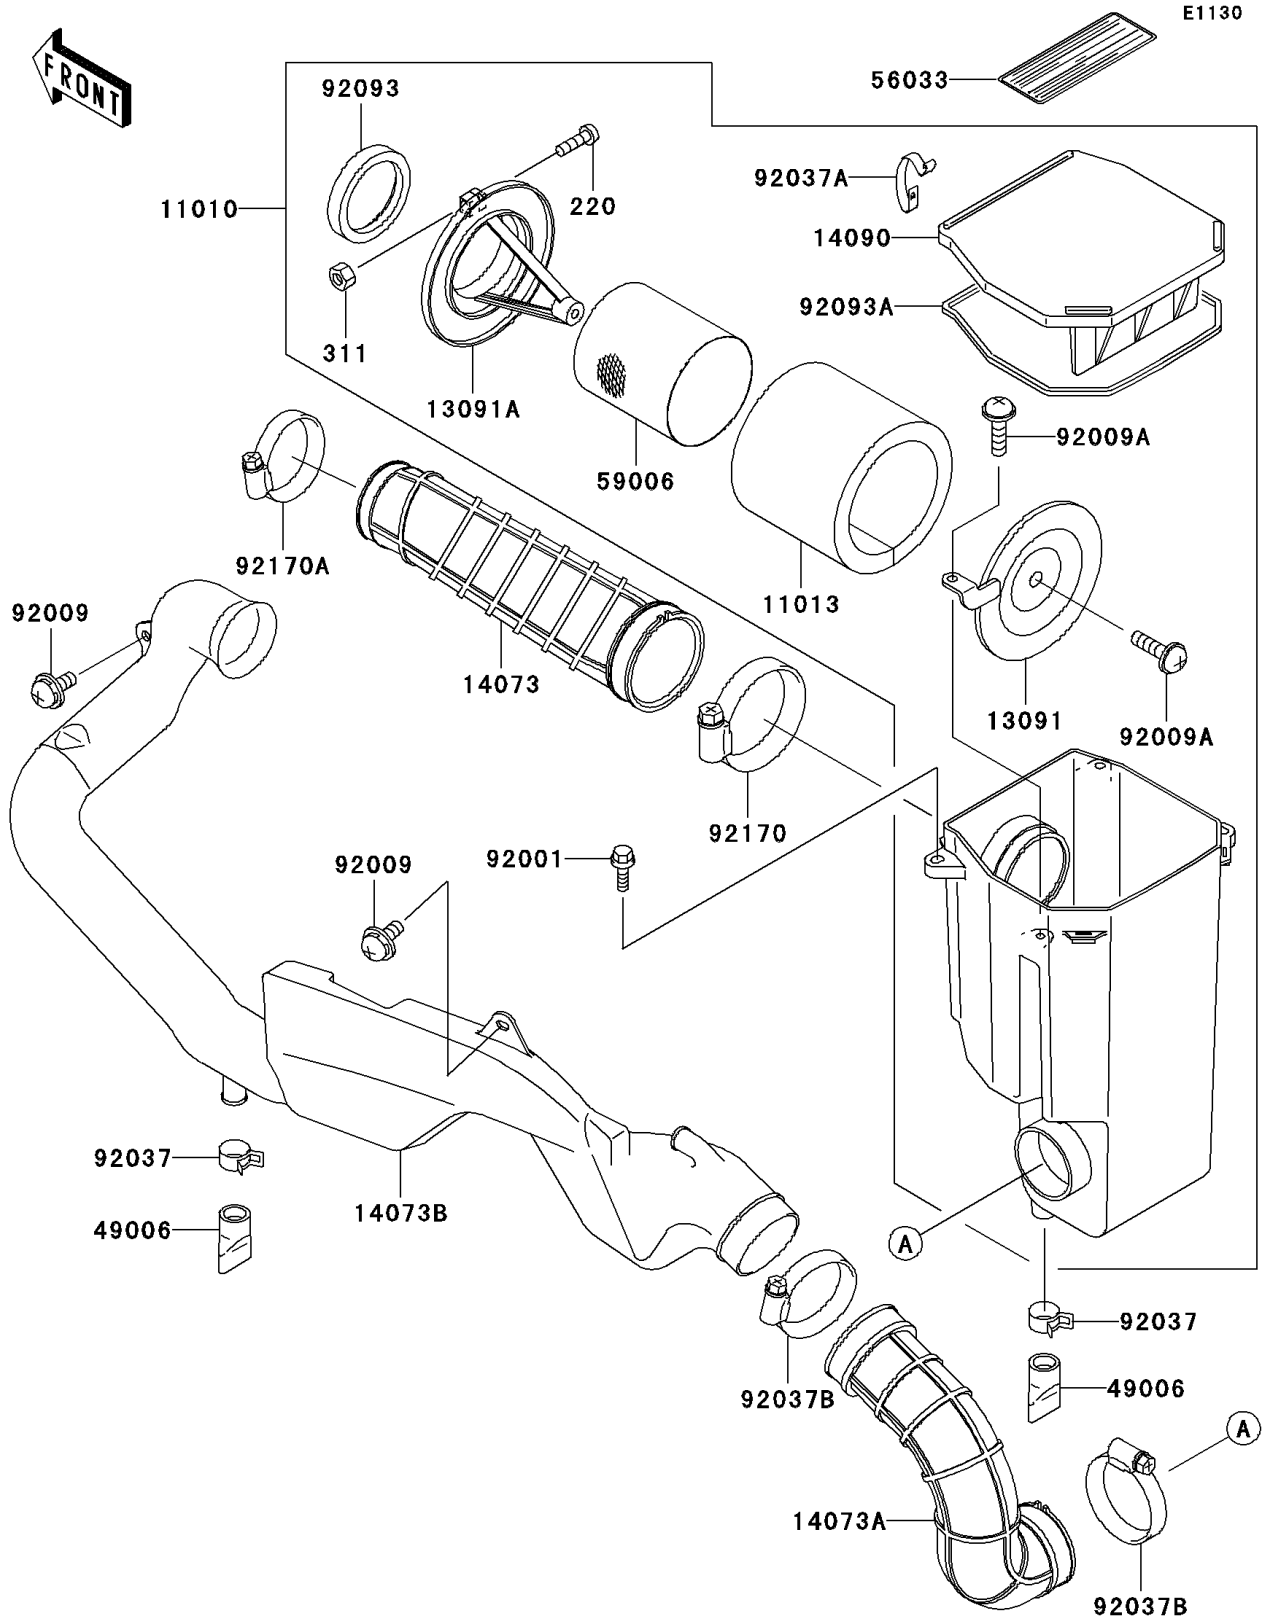

# 2000 Prairie 400 PARTS DIAGRAM

Air Cleaner

# 2000 Prairie 400 PARTS LIST

## Air Cleaner

ITEM NAME	PART NUMBER	QUANTITY
SCREW-PAN-CROS,5X16 (Ref # 220)	220B0516	1
NUT-HEX (Ref # 311)	311B0500	1
FILTER-ASSY-AIR (Ref # 11010)	11010-1681	1
ELEMENT-AIR FILTER (Ref # 11013)	11013-1255	1
HOLDER,ELEMENT (Ref # 13091)	13091-1488	1
HOLDER,AIR FILTER ELEMENT (Ref # 13091A)	13091-1565	1
DUCT (Ref # 14073)	14073-1653	1
DUCT (Ref # 14073A)	14073-1654	1
DUCT (Ref # 14073B)	14073-1682	1
COVER,AIR FILTER (Ref # 14090)	14090-1663	1
BOOT (Ref # 49006)	49006-1292	2
LABEL-MANUAL,MAINTENANCE (Ref # 56033)	56033-1079	1
ARRESTER-FLAME (Ref # 59006)	59006-1052	1
BOLT,WP,6X20 (Ref # 92001)	92001-1460	3
SCREW,6X16 (Ref # 92009)	92009-1276	2
SCREW,6X16 (Ref # 92009A)	92009-1890	2
CLAMP (Ref # 92037)	92037-1460	2
CLAMP,AIR FILTER (Ref # 92037A)	92037-1783	4
CLAMP (Ref # 92037B)	92037-3738	2
SEAL,DUST (Ref # 92093)	92093-1322	1
SEAL,FILTER CASE (Ref # 92093A)	92093-1404	1
CLAMP (Ref # 92170)	92170-1679	1
CLAMP (Ref # 92170A)	92170-1764	1