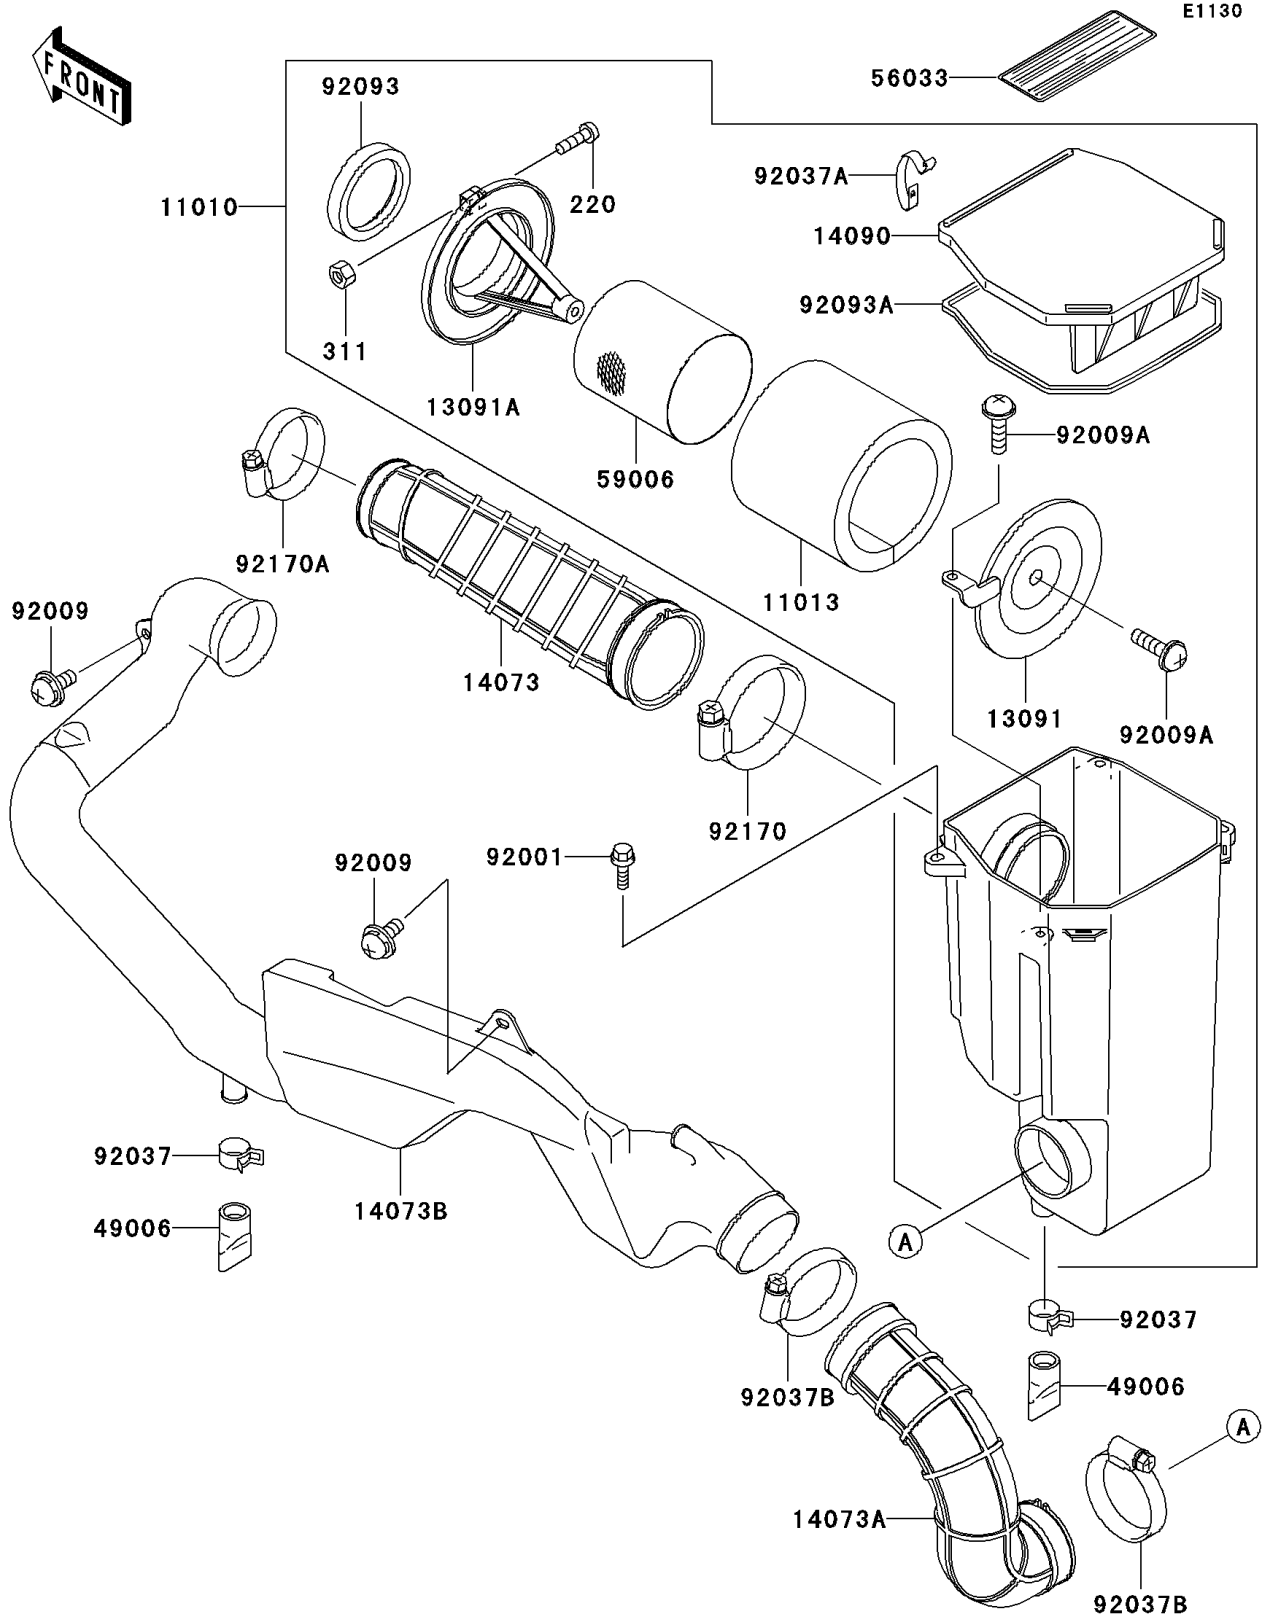

2001 Prairie 400 PARTS DIAGRAM

Air Cleaner

2001 Prairie 400 PARTS LIST

Air Cleaner

ITEM NAME	PART NUMBER	QUANTITY
SCREW-PAN-CROS,5X16 (Ref # 220)	220B0516	1
NUT-HEX (Ref # 311)	311B0500	1
FILTER-ASSY-AIR (Ref # 11010)	11010-1681	1
ELEMENT-AIR FILTER (Ref # 11013)	11013-1255	1
HOLDER,ELEMENT (Ref # 13091)	13091-1488	1
HOLDER,AIR FILTER ELEMENT (Ref # 13091A)	13091-1565	1
DUCT (Ref # 14073)	14073-1653	1
DUCT (Ref # 14073A)	14073-1654	1
DUCT (Ref # 14073B)	14073-1682	1
COVER,AIR FILTER (Ref # 14090)	14090-1663	1
BOOT (Ref # 49006)	49006-1292	2
LABEL-MANUAL,MAINTENANCE (Ref # 56033)	56033-1079	1
ARRESTER-FLAME (Ref # 59006)	59006-1052	1
BOLT,WP,6X20 (Ref # 92001)	92001-1460	3
SCREW,6X16 (Ref # 92009)	92009-1276	2
SCREW,6X16 (Ref # 92009A)	92009-1890	2
CLAMP (Ref # 92037)	92037-1460	2
CLAMP,AIR FILTER (Ref # 92037A)	92037-1783	4
CLAMP (Ref # 92037B)	92037-3738	2
SEAL,DUST (Ref # 92093)	92093-1322	1
SEAL,FILTER CASE (Ref # 92093A)	92093-1404	1
CLAMP (Ref # 92170)	92170-1679	1
CLAMP (Ref # 92170A)	92170-1764	1