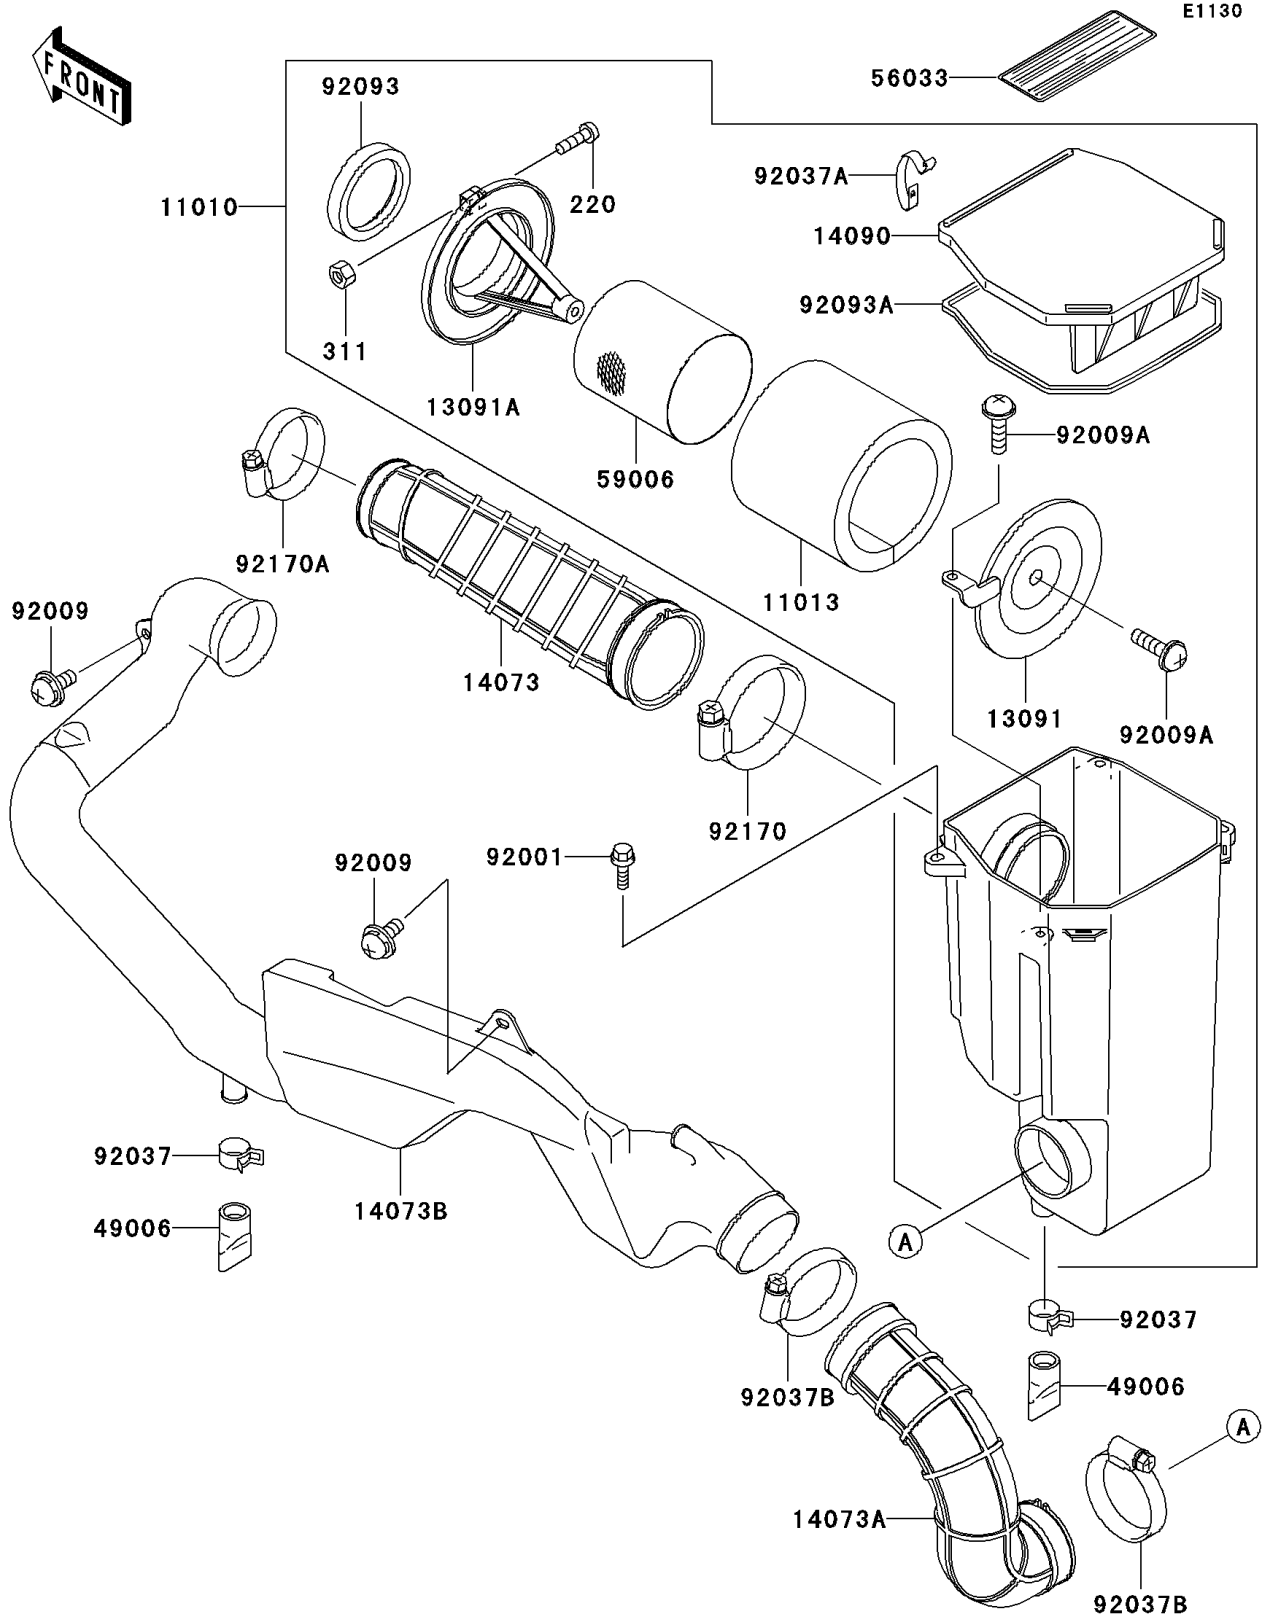

# 2001 Prairie 400 PARTS DIAGRAM

Air Cleaner

## 2001 Prairie 400 PARTS LIST

### Air Cleaner

ITEM NAME	PART NUMBER	QUANTITY
SCREW-PAN-CROS,5X16 (Ref # 220)	220B0516	1
NUT-HEX (Ref # 311)	311B0500	1
FILTER-ASSY-AIR (Ref # 11010)	11010-1681	1
ELEMENT-AIR FILTER (Ref # 11013)	11013-1255	1
HOLDER,ELEMENT (Ref # 13091)	13091-1488	1
HOLDER,AIR FILTER ELEMENT (Ref # 13091A)	13091-1565	1
DUCT (Ref # 14073)	14073-1653	1
DUCT (Ref # 14073A)	14073-1654	1
DUCT (Ref # 14073B)	14073-1682	1
COVER,AIR FILTER (Ref # 14090)	14090-1663	1
BOOT (Ref # 49006)	49006-1292	2
LABEL-MANUAL,MAINTENANCE (Ref # 56033)	56033-1079	1
ARRESTER-FLAME (Ref # 59006)	59006-1052	1
BOLT,WP,6X20 (Ref # 92001)	92001-1460	3
SCREW,6X16 (Ref # 92009)	92009-1276	2
SCREW,6X16 (Ref # 92009A)	92009-1890	2
CLAMP (Ref # 92037)	92037-1460	2
CLAMP,AIR FILTER (Ref # 92037A)	92037-1783	4
CLAMP (Ref # 92037B)	92037-3738	2
SEAL,DUST (Ref # 92093)	92093-1322	1
SEAL,FILTER CASE (Ref # 92093A)	92093-1404	1
CLAMP (Ref # 92170)	92170-1679	1
CLAMP (Ref # 92170A)	92170-1764	1