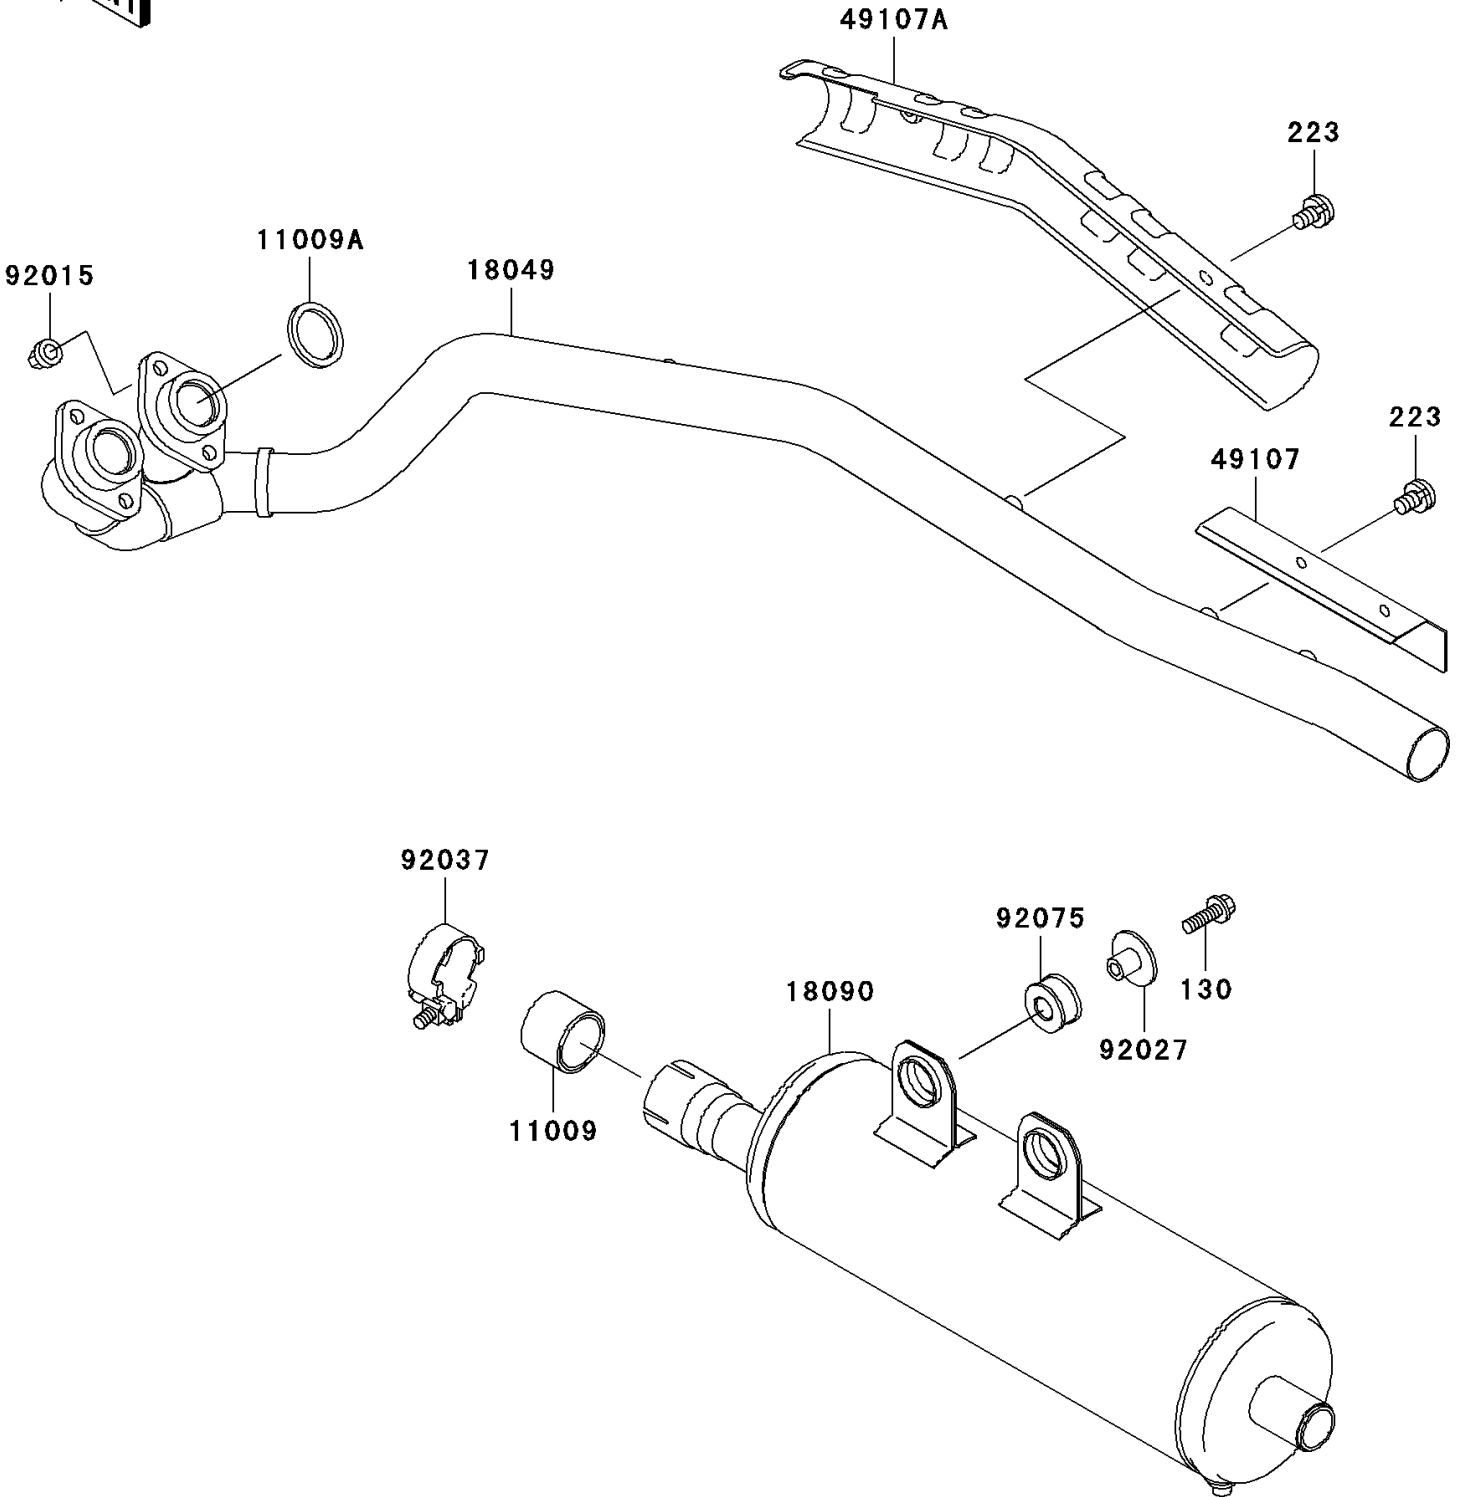

2002 Prairie 400 PARTS DIAGRAM

Muffler(s)

E1140

2002 Prairie 400 PARTS LIST

Muffler(s)

ITEM NAME	PART NUMBER	QUANTITY
BOLT-FLANGED,8X30 (Ref # 130)	130J0830	2
SCREW-PAN-WS-CROS,6X10 (Ref # 223)	223C0610	4
GASKET,EXHAUST PIPE CONNECTING (Ref # 11009)	11009-1667	1
GASKET,EXHAUST PIPE HOLDER (Ref # 11009A)	11009-1866	2
PIPE-EXHAUST (Ref # 18049)	18049-1914	1
BODY-COMP-MUFFLER (Ref # 18090)	18090-1675	1
COVER-EXHAUST PIPE (Ref # 49107)	49107-1130	1
COVER-EXHAUST PIPE (Ref # 49107A)	49107-1135	1
NUT,8MM (Ref # 92015)	92015-1402	4
COLLAR,MUFFLER (Ref # 92027)	92027-1981	2
CLAMP,42MM (Ref # 92037)	92037-1349	1
DAMPER,MUFFLER (Ref # 92075)	92075-1809	2