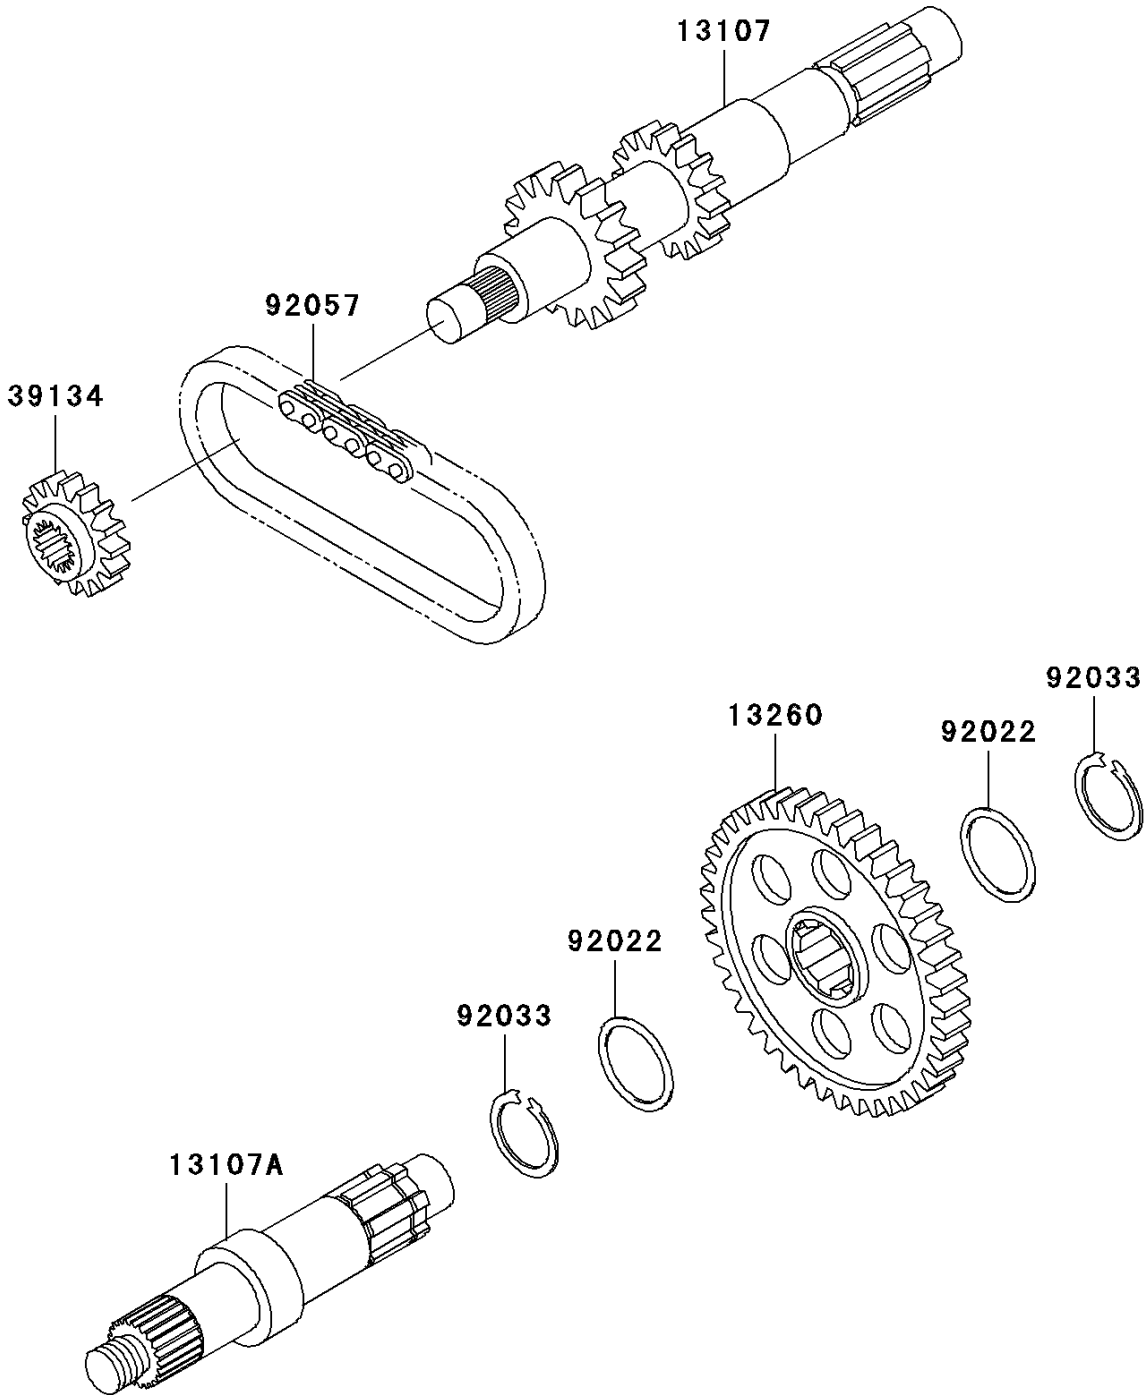

# 1999 Prairie 400 PARTS DIAGRAM

Transmission

E1361

# 1999 Prairie 400 PARTS LIST

## Transmission

ITEM NAME	PART NUMBER	QUANTITY
SHAFT,INPUT (Ref # 13107)	13107-1395	1
SHAFT,OUTPUT (Ref # 13107A)	13107-1396	1
GEAR,OUTPUT,44T (Ref # 13260)	13260-1736	1
SPROCKET-DRIVE,REVERSE,19T (Ref # 39134)	39134-1060	1
WASHER,28.1X34X1.0 (Ref # 92022)	92022-1731	2
RING-SNAP,25.9X30.6X1.2 (Ref # 92033)	92033-1037	2
CHAIN,REVERSE,81RH2520-52 (Ref # 92057)	92057-1465	1