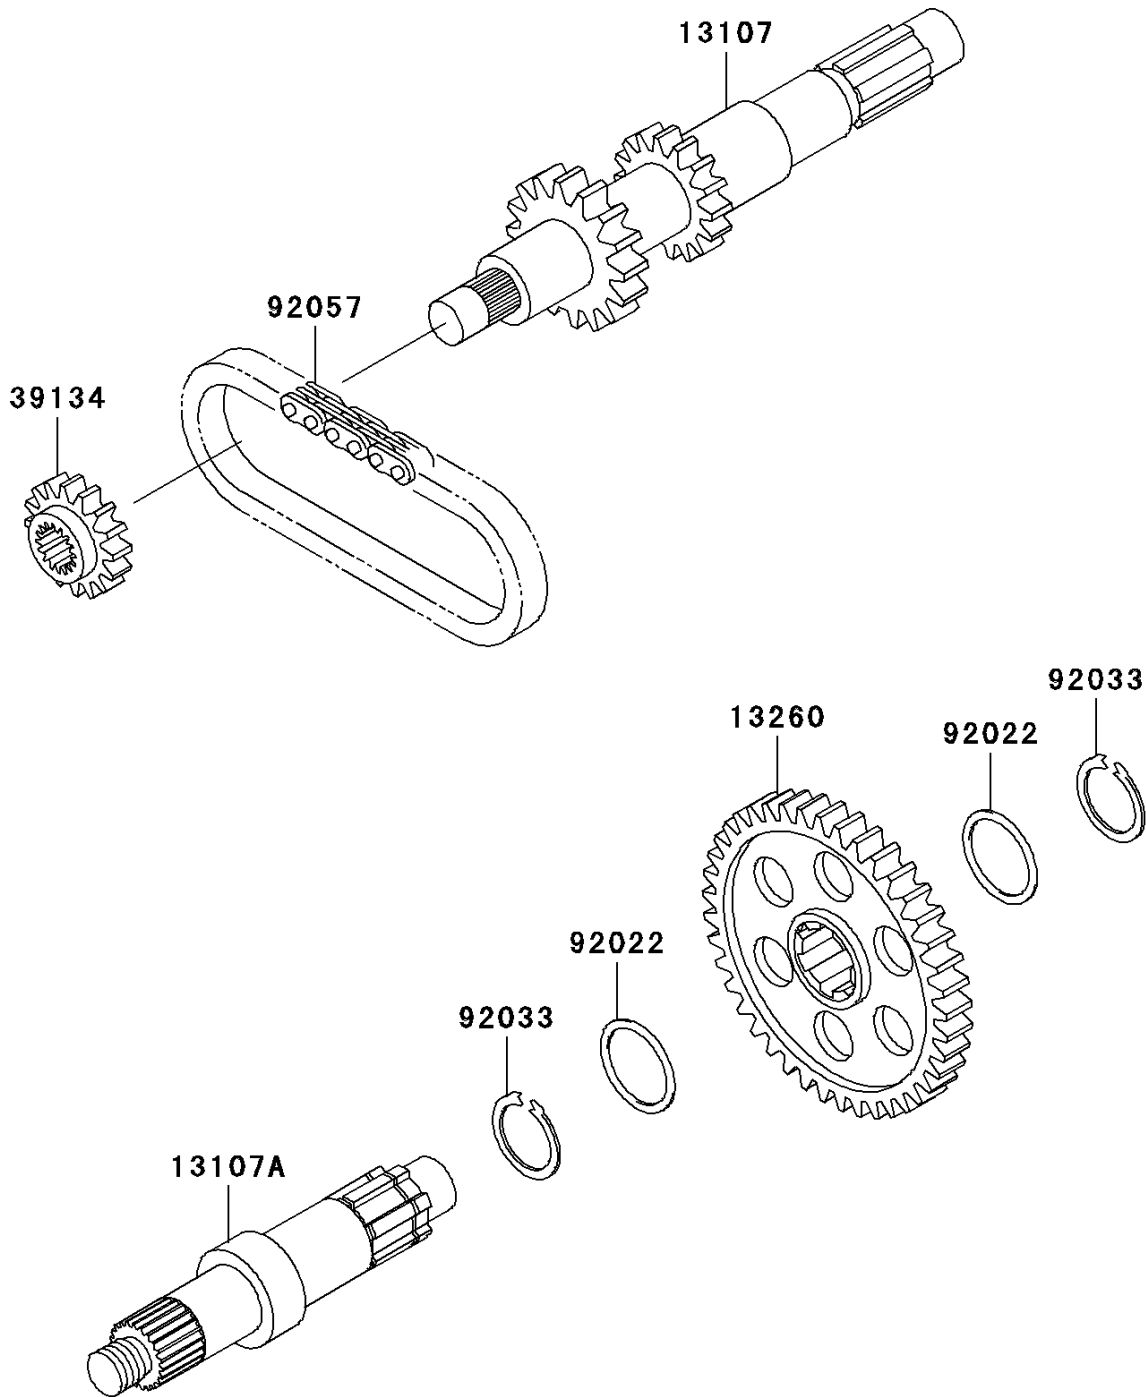

# 2002 Prairie 400 PARTS DIAGRAM

Transmission

E1361

## 2002 Prairie 400 PARTS LIST

### Transmission

ITEM NAME	PART NUMBER	QUANTITY
SHAFT,INPUT (Ref # 13107)	13107-1395	1
SHAFT,OUTPUT (Ref # 13107A)	13107-1396	1
GEAR,OUTPUT,44T (Ref # 13260)	13260-1736	1
SPROCKET-DRIVE,REVERSE,19T (Ref # 39134)	39134-1060	1
WASHER,28.1X34X1.0 (Ref # 92022)	92022-1731	2
RING-SNAP,25.9X30.6X1.2 (Ref # 92033)	92033-1037	2
CHAIN,REVERSE,81RH2520-52 (Ref # 92057)	92057-1465	1