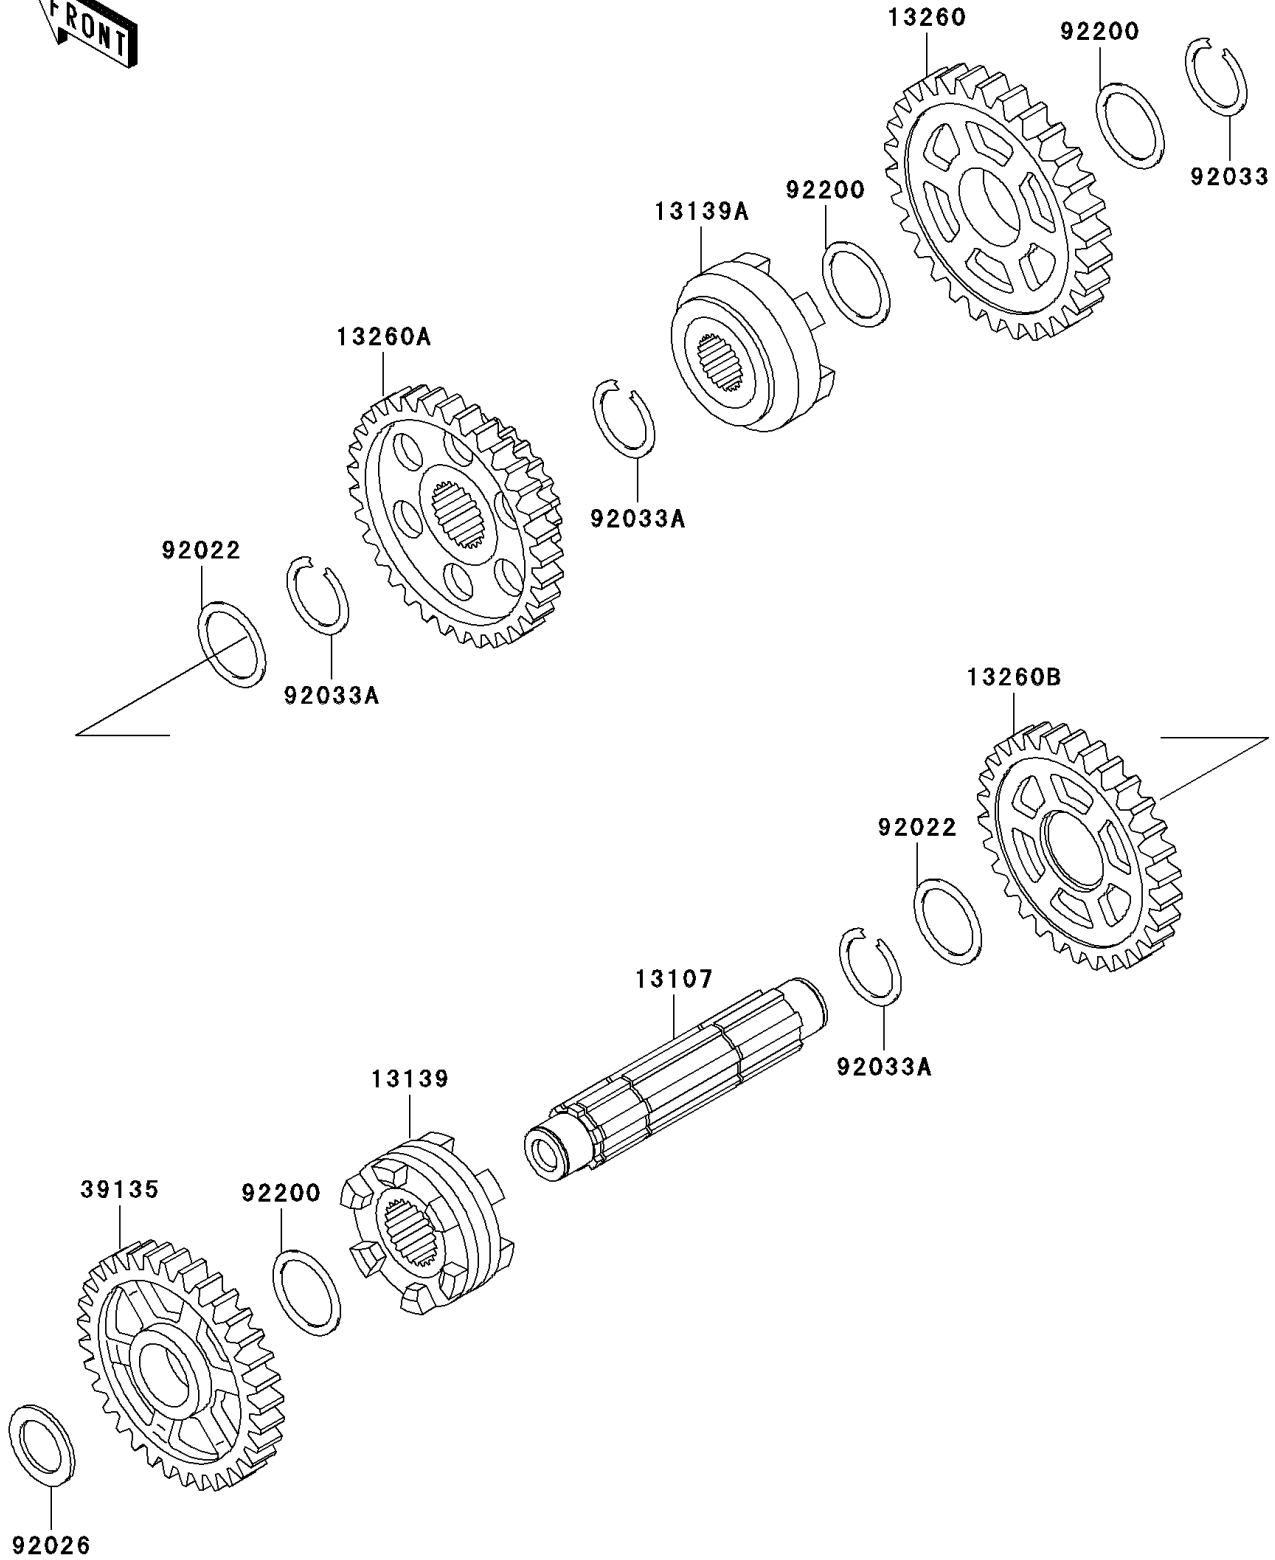

1999 Prairie 400 PARTS DIAGRAM

Gear Change Drum/Shift Fork(s)

E1362

1999 Prairie 400 PARTS LIST

Gear Change Drum/Shift Fork(s)

ITEM NAME	PART NUMBER	QUANTITY
SHAFT,IDLER (Ref # 13107)	13107-1413	1
SHIFTER,FORWARD HI&REVERSE (Ref # 13139)	13139-1084	1
SHIFTER,FORWARD LOW (Ref # 13139A)	13139-1088	1
GEAR,FORWARD LOW,49T (Ref # 13260)	13260-1734	1
GEAR,IDLE SHAFT,36T (Ref # 13260A)	13260-1735	1
GEAR,FORWARD HIGH,42T (Ref # 13260B)	13260-1737	1
SPROCKET-DRIVEN,REVERSE,42T (Ref # 39135)	39135-1058	1
WASHER,28.1X34X1.0 (Ref # 92022)	92022-1731	2
SPACER,20.3X30X1.8 (Ref # 92026)	92026-1066	1
RING-SNAP,24MM (Ref # 92033)	92033-026	1
RING-SNAP,25.9X30.6X1.2 (Ref # 92033A)	92033-1037	3
WASHER,24.2X32X0.50 (Ref # 92200)	92200-1400	3