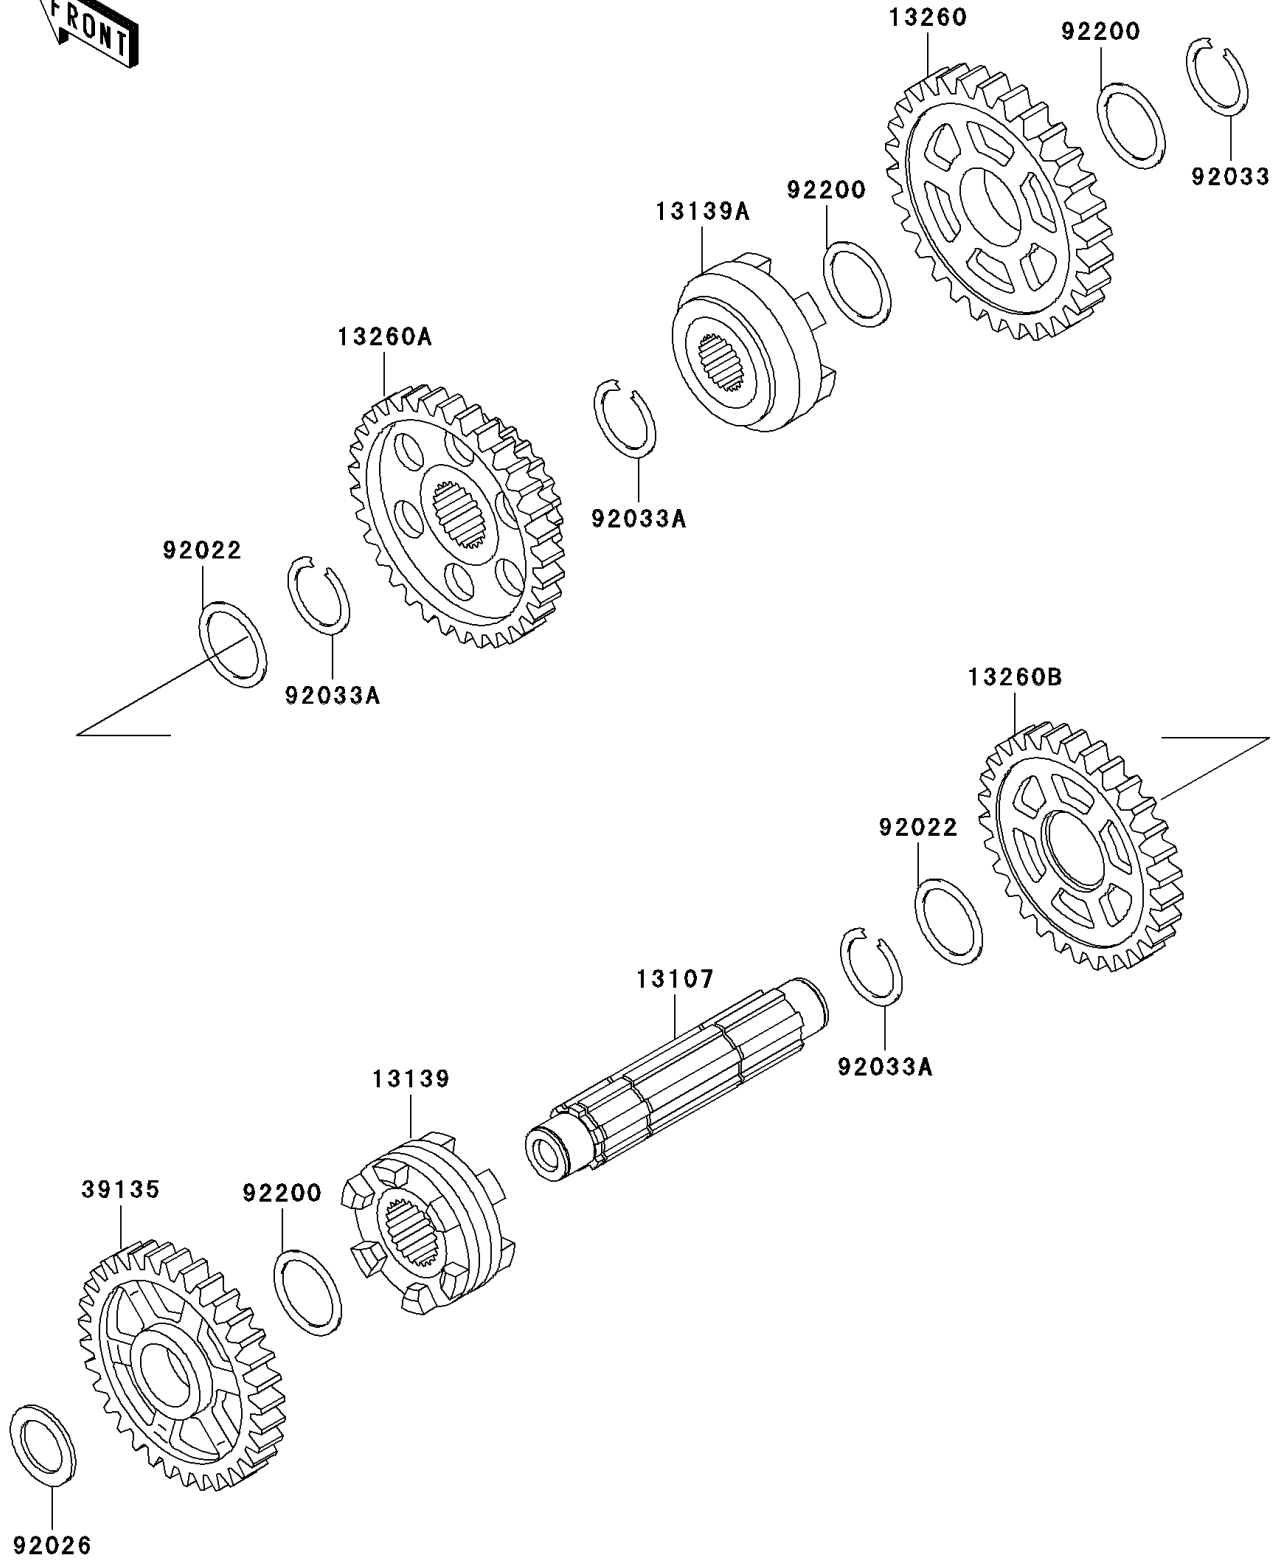

# 2001 Prairie 400 PARTS DIAGRAM

Gear Change Drum/Shift Fork(s)

E1362

## 2001 Prairie 400 PARTS LIST

### Gear Change Drum/Shift Fork(s)

ITEM NAME	PART NUMBER	QUANTITY
SHAFT,IDLER (Ref # 13107)	13107-1413	1
SHIFTER,FORWARD HI&REVERSE (Ref # 13139)	13139-1084	1
SHIFTER,FORWARD LOW (Ref # 13139A)	13139-1088	1
GEAR,FORWARD LOW,49T (Ref # 13260)	13260-1734	1
GEAR,IDLE SHAFT,36T (Ref # 13260A)	13260-1735	1
GEAR,FORWARD HIGH,42T (Ref # 13260B)	13260-1737	1
SPROCKET-DRIVEN,REVERSE,42T (Ref # 39135)	39135-1058	1
WASHER,28.1X34X1.0 (Ref # 92022)	92022-1731	2
SPACER,20.3X30X1.8 (Ref # 92026)	92026-1066	1
RING-SNAP,24MM (Ref # 92033)	92033-026	1
RING-SNAP,25.9X30.6X1.2 (Ref # 92033A)	92033-1037	3
WASHER,24.2X32X0.50 (Ref # 92200)	92200-1400	3