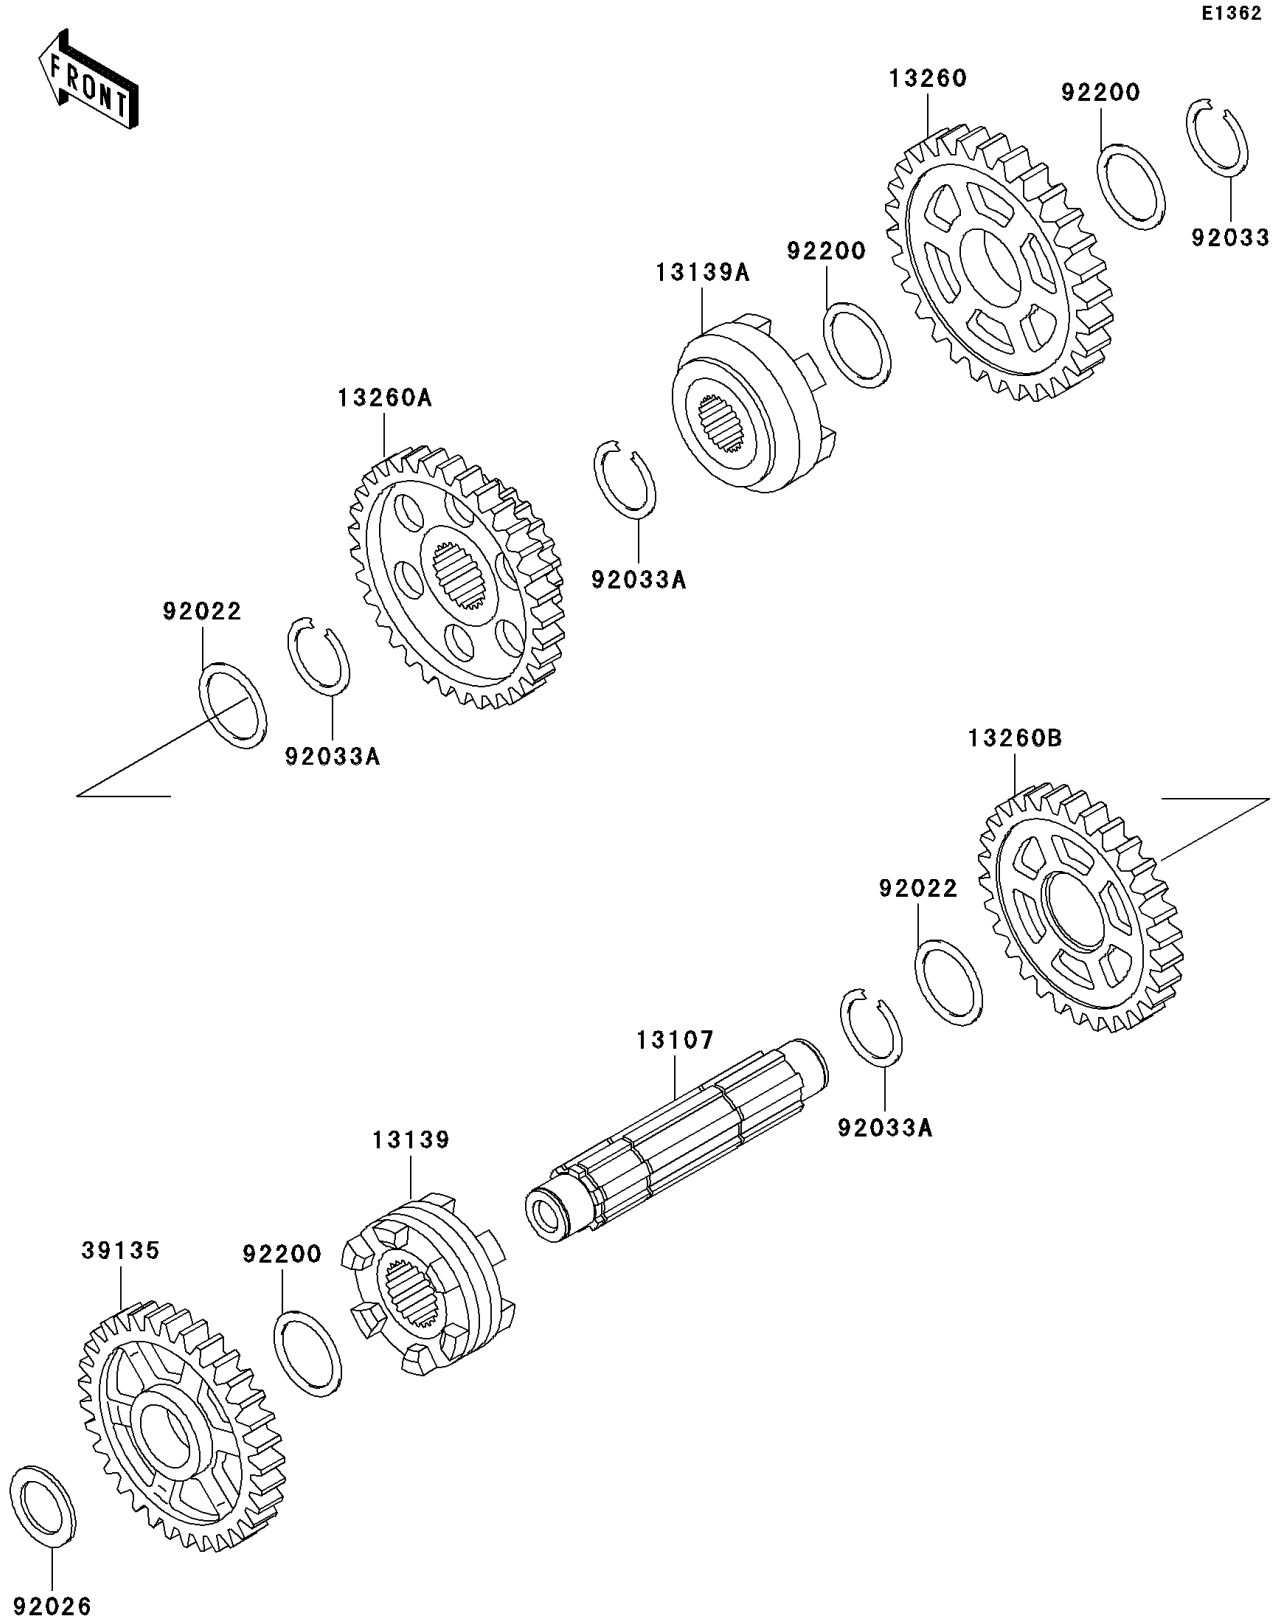

2002 Prairie 400 PARTS DIAGRAM

Gear Change Drum/Shift Fork(s)

2002 Prairie 400 PARTS LIST

Gear Change Drum/Shift Fork(s)

ITEM NAME	PART NUMBER	QUANTITY
SHAFT,IDLER (Ref # 13107)	13107-1413	1
SHIFTER,FORWARD HI&REVERSE (Ref # 13139)	13139-1084	1
SHIFTER,FORWARD LOW (Ref # 13139A)	13139-1088	1
GEAR,FORWARD LOW,49T (Ref # 13260)	13260-1734	1
GEAR,IDLE SHAFT,36T (Ref # 13260A)	13260-1735	1
GEAR,FORWARD HIGH,42T (Ref # 13260B)	13260-1737	1
SPROCKET-DRIVEN,REVERSE,42T (Ref # 39135)	39135-1058	1
WASHER,28.1X34X1.0 (Ref # 92022)	92022-1731	2
SPACER,20.3X30X1.8 (Ref # 92026)	92026-1066	1
RING-SNAP,24MM (Ref # 92033)	92033-026	1
RING-SNAP,25.9X30.6X1.2 (Ref # 92033A)	92033-1037	3
WASHER,24.2X32X0.50 (Ref # 92200)	92200-1400	3