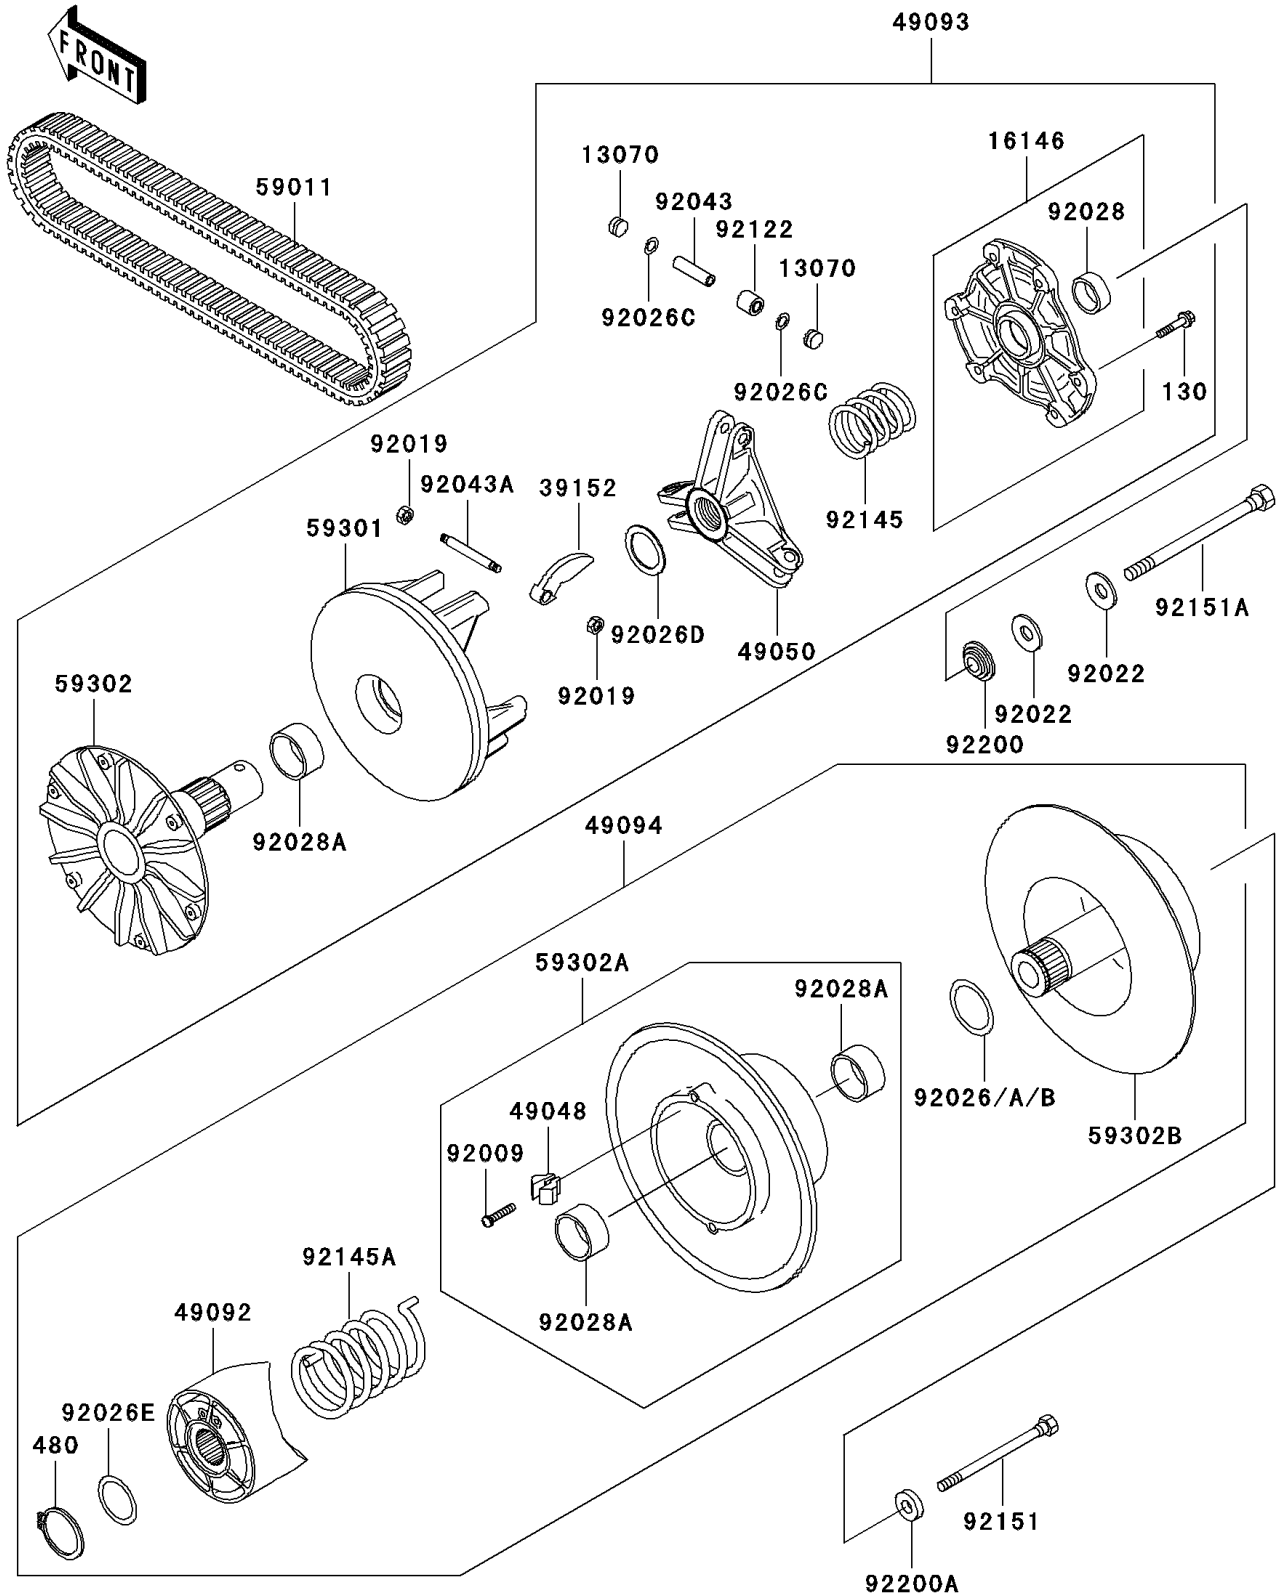

2002 Prairie 400 PARTS DIAGRAM

Drive Converter

E1391

2002 Prairie 400 PARTS LIST

Drive Converter

ITEM NAME	PART NUMBER	QUANTITY
BOLT-FLANGED,6X30 (Ref # 130)	130P0630	6
CIRCLIP (Ref # 480)	480J3400	1
GUIDE (Ref # 13070)	13070-1330	6
COVER-ASSY (Ref # 16146)	16146-1194	1
WEIGHT-RAMP (Ref # 39152)	39152-1064	3
SHOE (Ref # 49048)	49048-1060	3
SPIDER (Ref # 49050)	49050-1064	1
RAMP (Ref # 49092)	49092-1062	1
CONVERTER-ASSY-DRIVE (Ref # 49093)	49093-1060	1
CONVERTER-ASSY-DRIVEN (Ref # 49094)	49094-1060	1
BELT (Ref # 59011)	59011-1066	1
SHEAVE-MOVABLE (Ref # 59301)	59301-1060	1
SHEAVE-COMP,FIXED (Ref # 59302)	59302-1070	1
SHEAVE-COMP,MOVABLE (Ref # 59302A)	59302-1072	1
SHEAVE-COMP,FIXED (Ref # 59302B)	59302-1073	1
SCREW,SHOE (Ref # 92009)	92009-1849	3
NUT,LOCK,6MM (Ref # 92019)	92019-008	6
WASHER,SPECIAL CONICAL (Ref # 92022)	92022-1901	2
SPACER,39X50X0.50 (Ref # 92026)	92026-1507	AR
SPACER,39X50X0.60 (Ref # 92026A)	92026-1508	AR
SPACER,39X50X0.80 (Ref # 92026B)	92026-1510	AR
SPACER (Ref # 92026C)	92026-1512	6
SPACER,32.3X44.3X1.60 (Ref # 92026D)	92026-1520	1
SPACER,34X44X0.80 (Ref # 92026E)	92026-1521	1
BUSHING (Ref # 92028)	92028-1861	1
BUSHING (Ref # 92028A)	92028-1864	3
PIN (Ref # 92043)	92043-1572	3
PIN (Ref # 92043A)	92043-1573	3
ROLLER (Ref # 92122)	92122-1204	3

2002 Prairie 400 PARTS LIST

Drive Converter

ITEM NAME	PART NUMBER	QUANTITY
SPRING,DRIVE CONVERTER (Ref # 92145)	92145-1128	1
SPRING,CONVERTER DRIVEN (Ref # 92145A)	92145-1129	1
BOLT,10X95 (Ref # 92151)	92151-1315	1
BOLT,12X165 (Ref # 92151A)	92151-1393	1
WASHER (Ref # 92200)	92200-1401	1
WASHER,10.2X37X5.0 (Ref # 92200A)	92200-1402	1