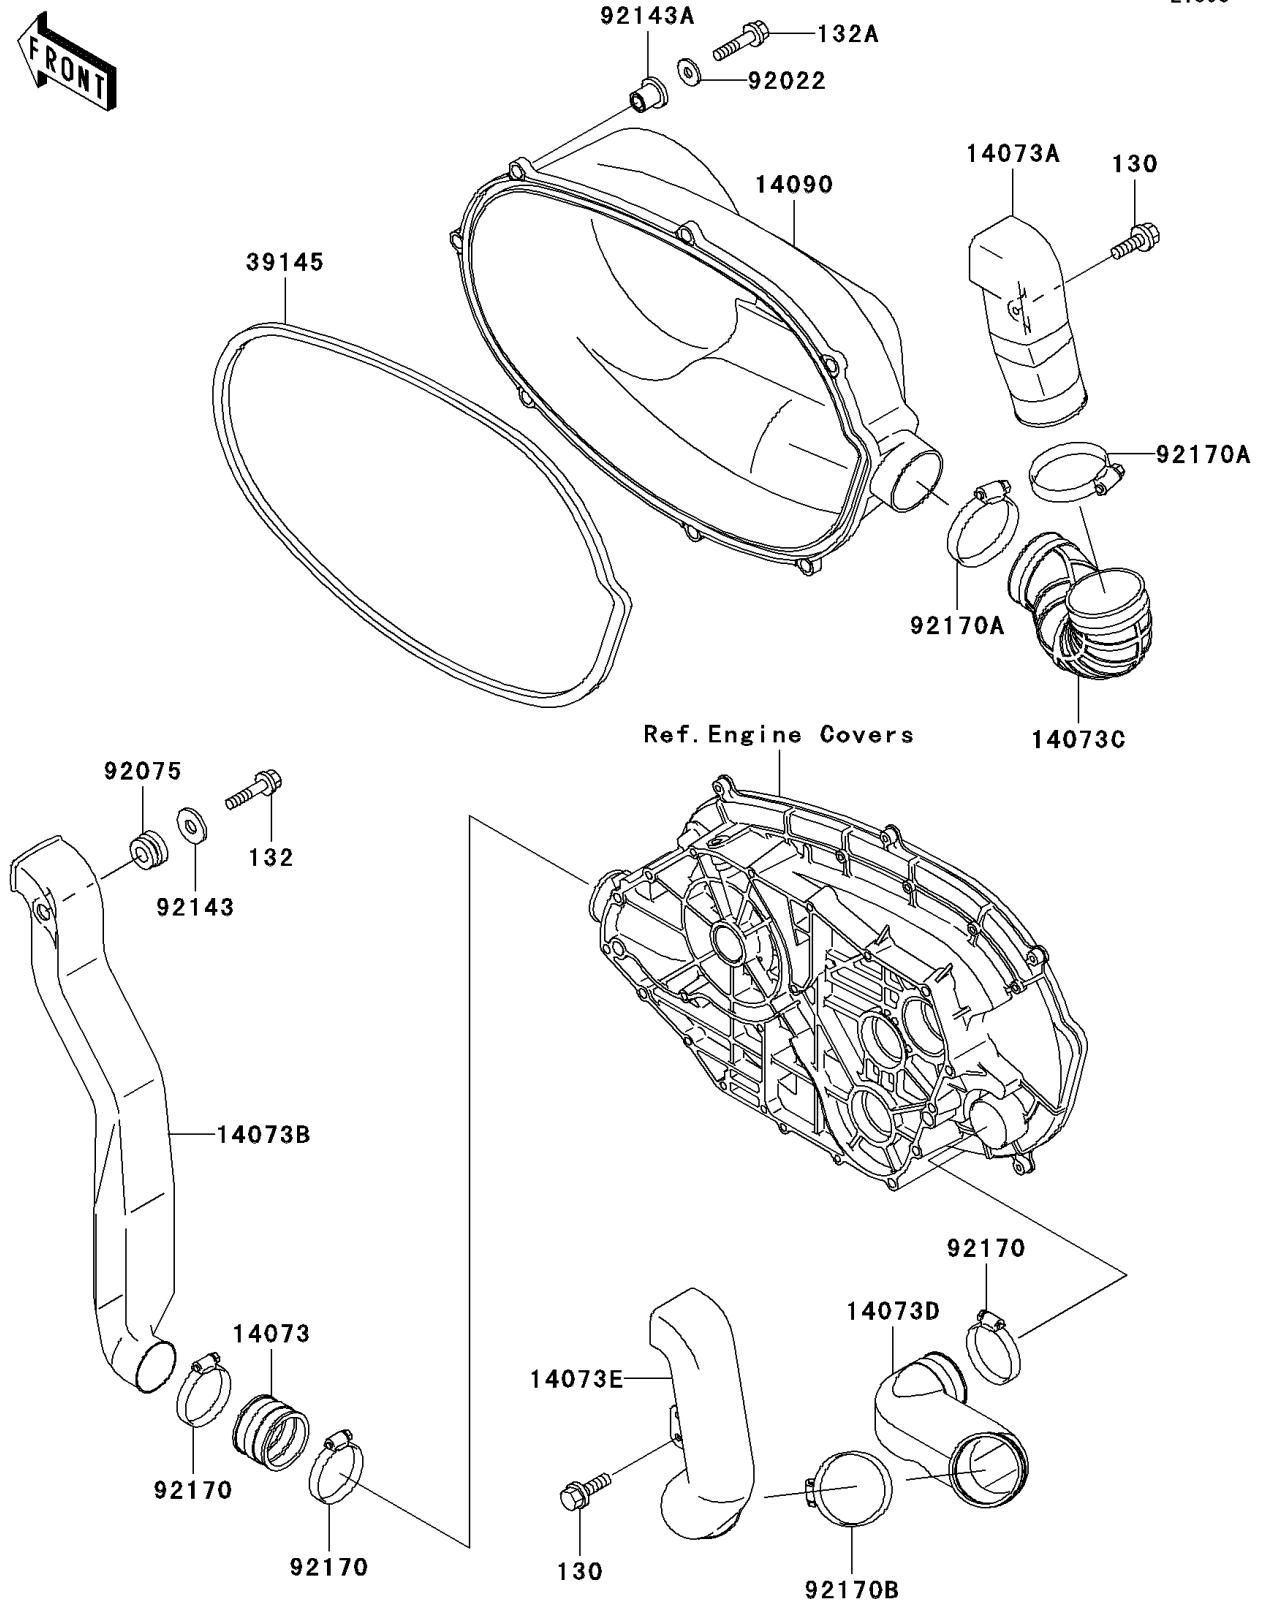

1999 Prairie 400 PARTS DIAGRAM

Converter Cover

E1393

1999 Prairie 400 PARTS LIST

Converter Cover

ITEM NAME	PART NUMBER	QUANTITY
BOLT-FLANGED,6X12 (Ref # 130)	130J0612	3
BOLT-FLANGED-SMALL,6X25 (Ref # 132)	132G0625	1
BOLT-FLANGED-SMALL,6X30 (Ref # 132A)	132J0630	7
DUCT (Ref # 14073)	14073-1324	1
DUCT,SNORKEL,EX (Ref # 14073A)	14073-1678	1
DUCT,SNORKEL,IN (Ref # 14073B)	14073-1679	1
DUCT,SNORKEL,EX (Ref # 14073C)	14073-1680	1
DUCT,SNORKEL,EX (Ref # 14073D)	14073-1683	1
DUCT,SNORKEL,EX (Ref # 14073E)	14073-1684	1
COVER,BELT CONVERTER (Ref # 14090)	14090-1961	1
TRIM-SEAL,CONVERTER COVER (Ref # 39145)	39145-1114	1
WASHER,7X18X1.2 (Ref # 92022)	92022-1545	7
DAMPER,RUBBER (Ref # 92075)	92075-1123	1
COLLAR (Ref # 92143)	92143-1353	1
COLLAR (Ref # 92143A)	92143-1888	7
CLAMP (Ref # 92170)	92170-1674	3
CLAMP (Ref # 92170A)	92170-1763	2
CLAMP (Ref # 92170B)	92170-1764	1