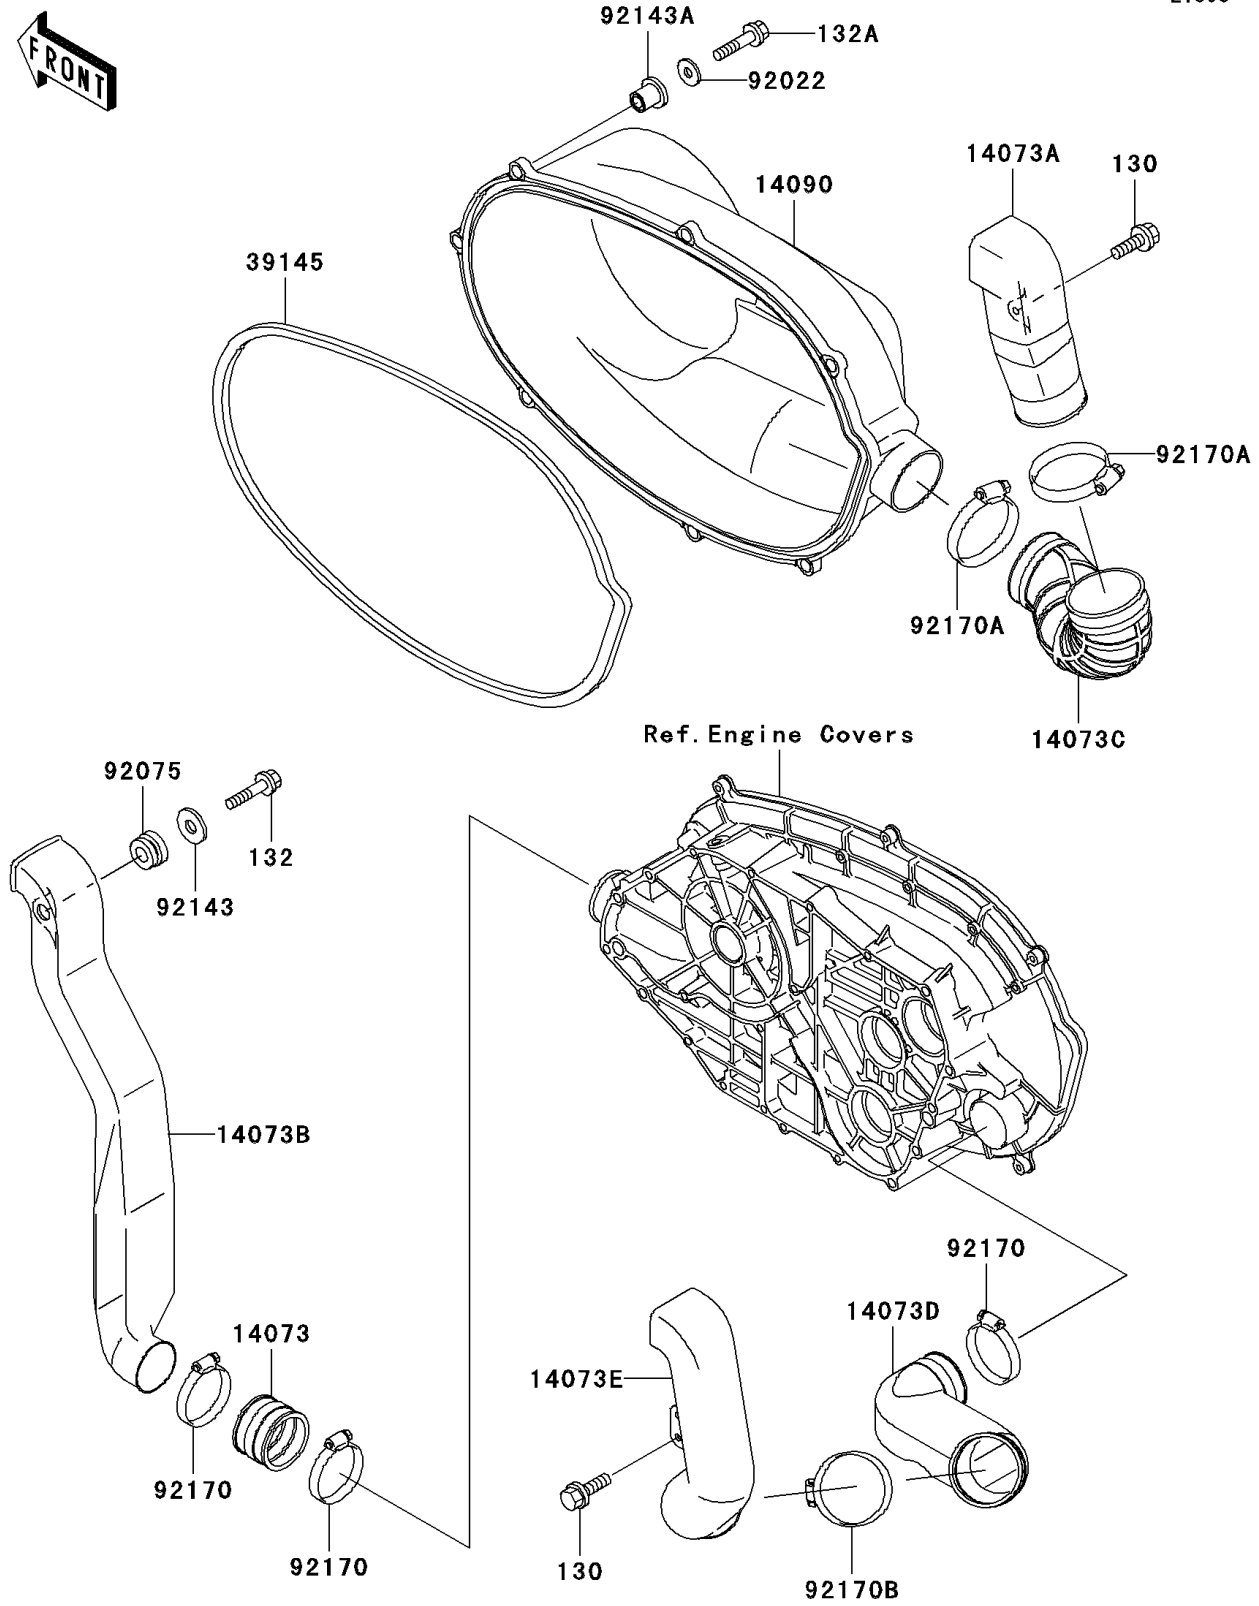

2000 Prairie 400 PARTS DIAGRAM

Converter Cover

E1393

2000 Prairie 400 PARTS LIST

Converter Cover

ITEM NAME	PART NUMBER	QUANTITY
BOLT-FLANGED,6X12 (Ref # 130)	130J0612	3
BOLT-FLANGED-SMALL,6X25 (Ref # 132)	132G0625	1
BOLT-FLANGED-SMALL,6X30 (Ref # 132A)	132J0630	7
DUCT (Ref # 14073)	14073-1324	1
DUCT,SNORKEL,EX (Ref # 14073A)	14073-1678	1
DUCT,SNORKEL,IN (Ref # 14073B)	14073-1679	1
DUCT,SNORKEL,EX (Ref # 14073C)	14073-1680	1
DUCT,SNORKEL,EX (Ref # 14073D)	14073-1683	1
DUCT,SNORKEL,EX (Ref # 14073E)	14073-1684	1
COVER,BELT CONVERTER (Ref # 14090)	14090-1961	1
TRIM-SEAL,CONVERTER COVER (Ref # 39145)	39145-1114	1
WASHER,7X18X1.2 (Ref # 92022)	92022-1545	7
DAMPER,RUBBER (Ref # 92075)	92075-1123	1
COLLAR (Ref # 92143)	92143-1353	1
COLLAR (Ref # 92143A)	92143-1888	7
CLAMP (Ref # 92170)	92170-1674	3
CLAMP (Ref # 92170A)	92170-1763	2
CLAMP (Ref # 92170B)	92170-1764	1