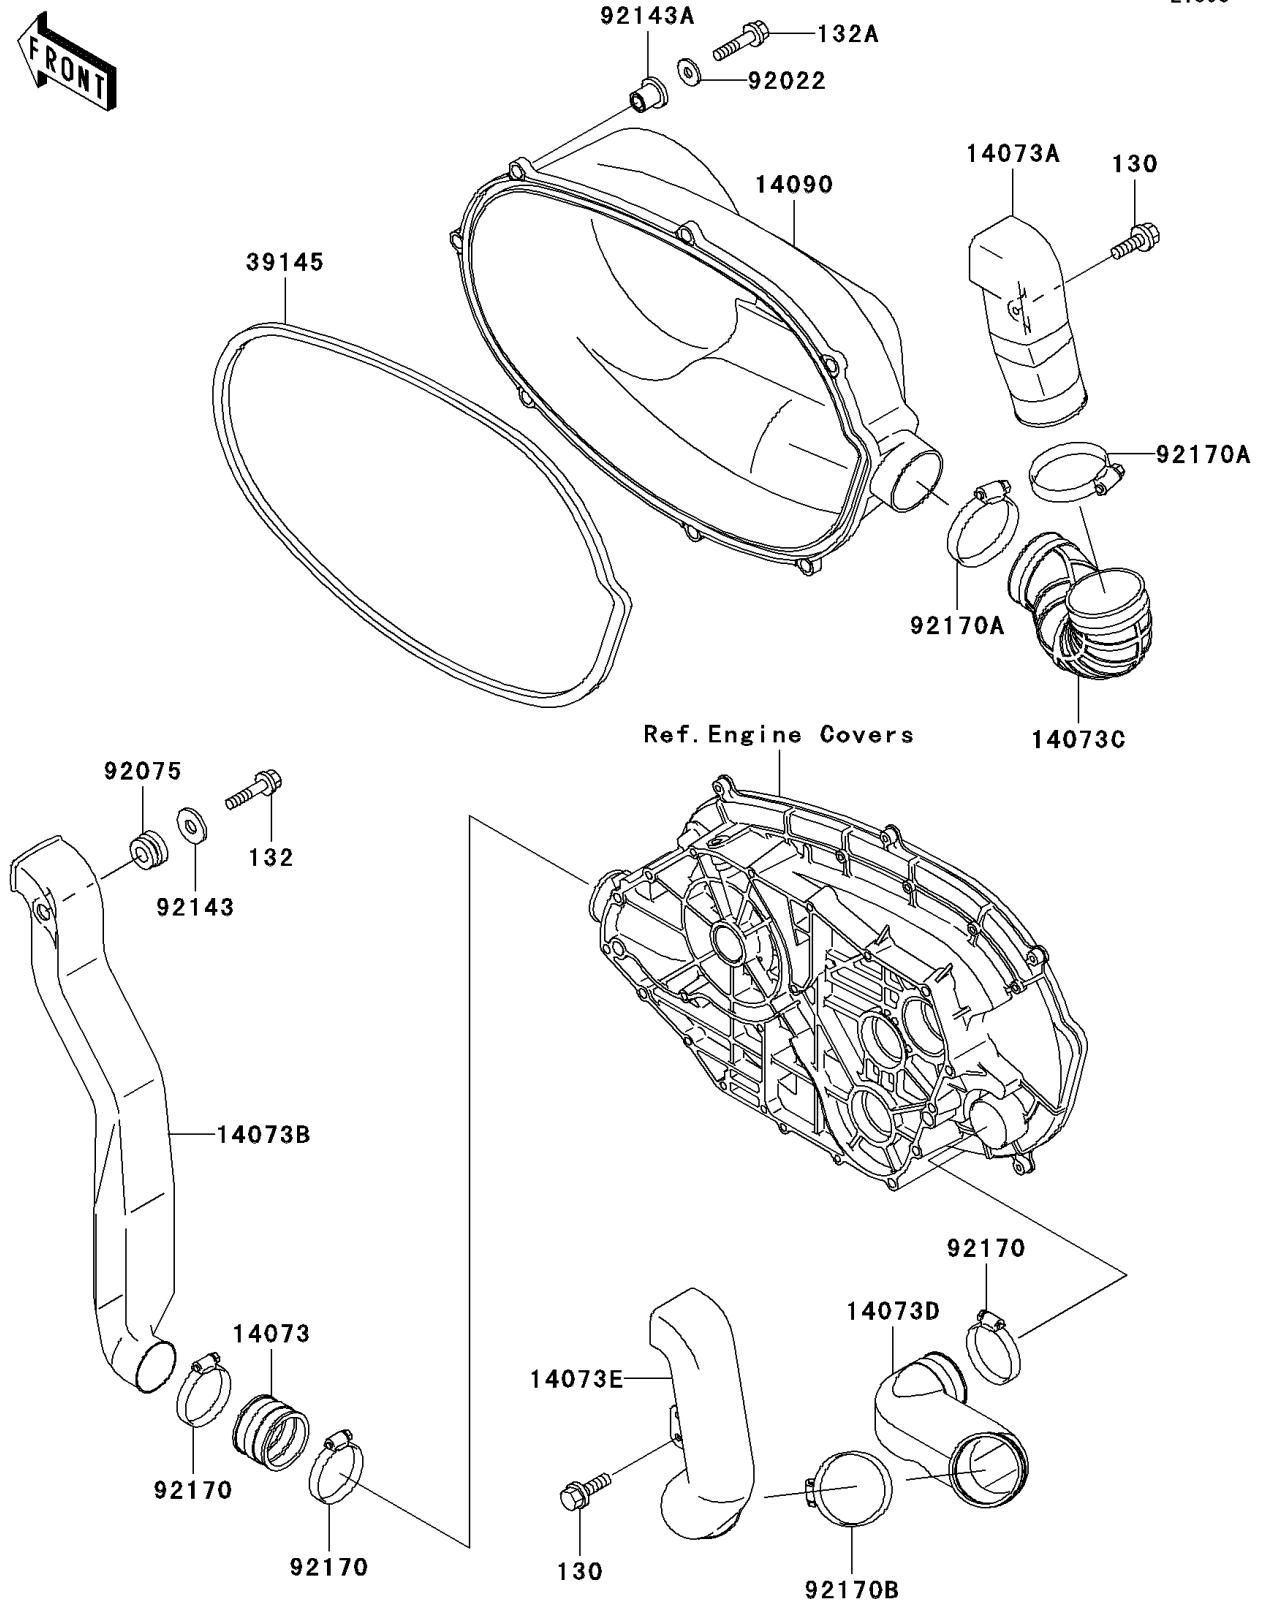

2001 Prairie 400 PARTS DIAGRAM

Converter Cover

E1393

2001 Prairie 400 PARTS LIST

Converter Cover

| ITEM NAME | PART NUMBER | QUANTITY |
|---|-------------|----------|
| BOLT-FLANGED,6X12 (Ref # 130) | 130J0612 | 3 |
| BOLT-FLANGED-SMALL,6X25 (Ref # 132) | 132G0625 | 1 |
| BOLT-FLANGED-SMALL,6X30 (Ref # 132A) | 132J0630 | 7 |
| DUCT (Ref # 14073) | 14073-1324 | 1 |
| DUCT,SNORKEL,EX (Ref # 14073A) | 14073-1678 | 1 |
| DUCT,SNORKEL,IN (Ref # 14073B) | 14073-1679 | 1 |
| DUCT,SNORKEL,EX (Ref # 14073C) | 14073-1680 | 1 |
| DUCT,SNORKEL,EX (Ref # 14073D) | 14073-1683 | 1 |
| DUCT,SNORKEL,EX (Ref # 14073E) | 14073-1684 | 1 |
| COVER,BELT CONVERTER (Ref # 14090) | 14090-1961 | 1 |
| TRIM-SEAL,CONVERTER COVER (Ref # 39145) | 39145-1114 | 1 |
| WASHER,7X18X1.2 (Ref # 92022) | 92022-1545 | 7 |
| DAMPER,RUBBER (Ref # 92075) | 92075-1123 | 1 |
| COLLAR (Ref # 92143) | 92143-1353 | 1 |
| COLLAR (Ref # 92143A) | 92143-1888 | 7 |
| CLAMP (Ref # 92170) | 92170-1674 | 3 |
| CLAMP (Ref # 92170A) | 92170-1763 | 2 |
| CLAMP (Ref # 92170B) | 92170-1764 | 1 |