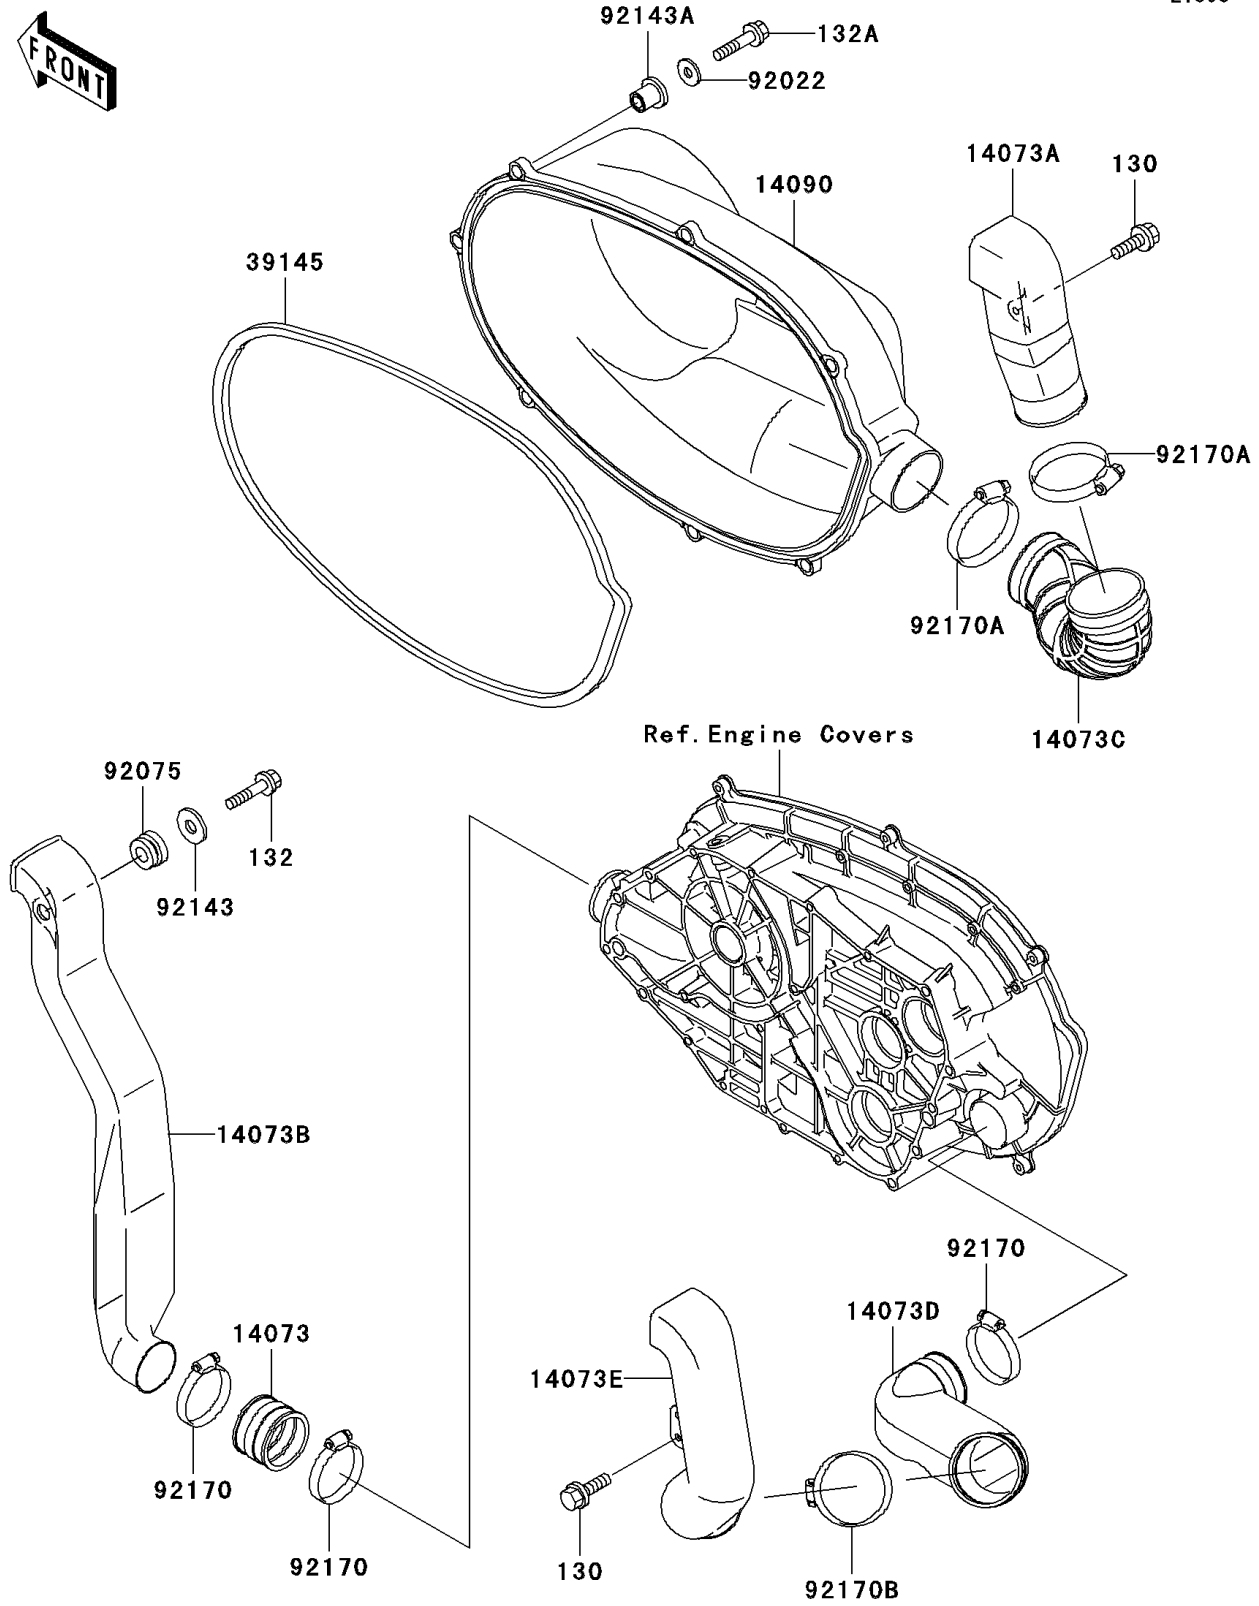

2002 Prairie 400 PARTS DIAGRAM

Converter Cover

E1393

2002 Prairie 400 PARTS LIST

Converter Cover

ITEM NAME	PART NUMBER	QUANTITY
BOLT-FLANGED,6X12 (Ref # 130)	130J0612	3
BOLT-FLANGED-SMALL,6X25 (Ref # 132)	132G0625	1
BOLT-FLANGED-SMALL,6X30 (Ref # 132A)	132J0630	7
DUCT (Ref # 14073)	14073-1324	1
DUCT,SNORKEL,EX (Ref # 14073A)	14073-1678	1
DUCT,SNORKEL,IN (Ref # 14073B)	14073-1679	1
DUCT,SNORKEL,EX (Ref # 14073C)	14073-1680	1
DUCT,SNORKEL,EX (Ref # 14073D)	14073-1683	1
DUCT,SNORKEL,EX (Ref # 14073E)	14073-1684	1
COVER,BELT CONVERTER (Ref # 14090)	14090-1961	1
TRIM-SEAL,CONVERTER COVER (Ref # 39145)	39145-1114	1
WASHER,7X18X1.2 (Ref # 92022)	92022-1545	7
DAMPER,RUBBER (Ref # 92075)	92075-1123	1
COLLAR (Ref # 92143)	92143-1353	1
COLLAR (Ref # 92143A)	92143-1888	7
CLAMP (Ref # 92170)	92170-1674	3
CLAMP (Ref # 92170A)	92170-1763	2
CLAMP (Ref # 92170B)	92170-1764	1