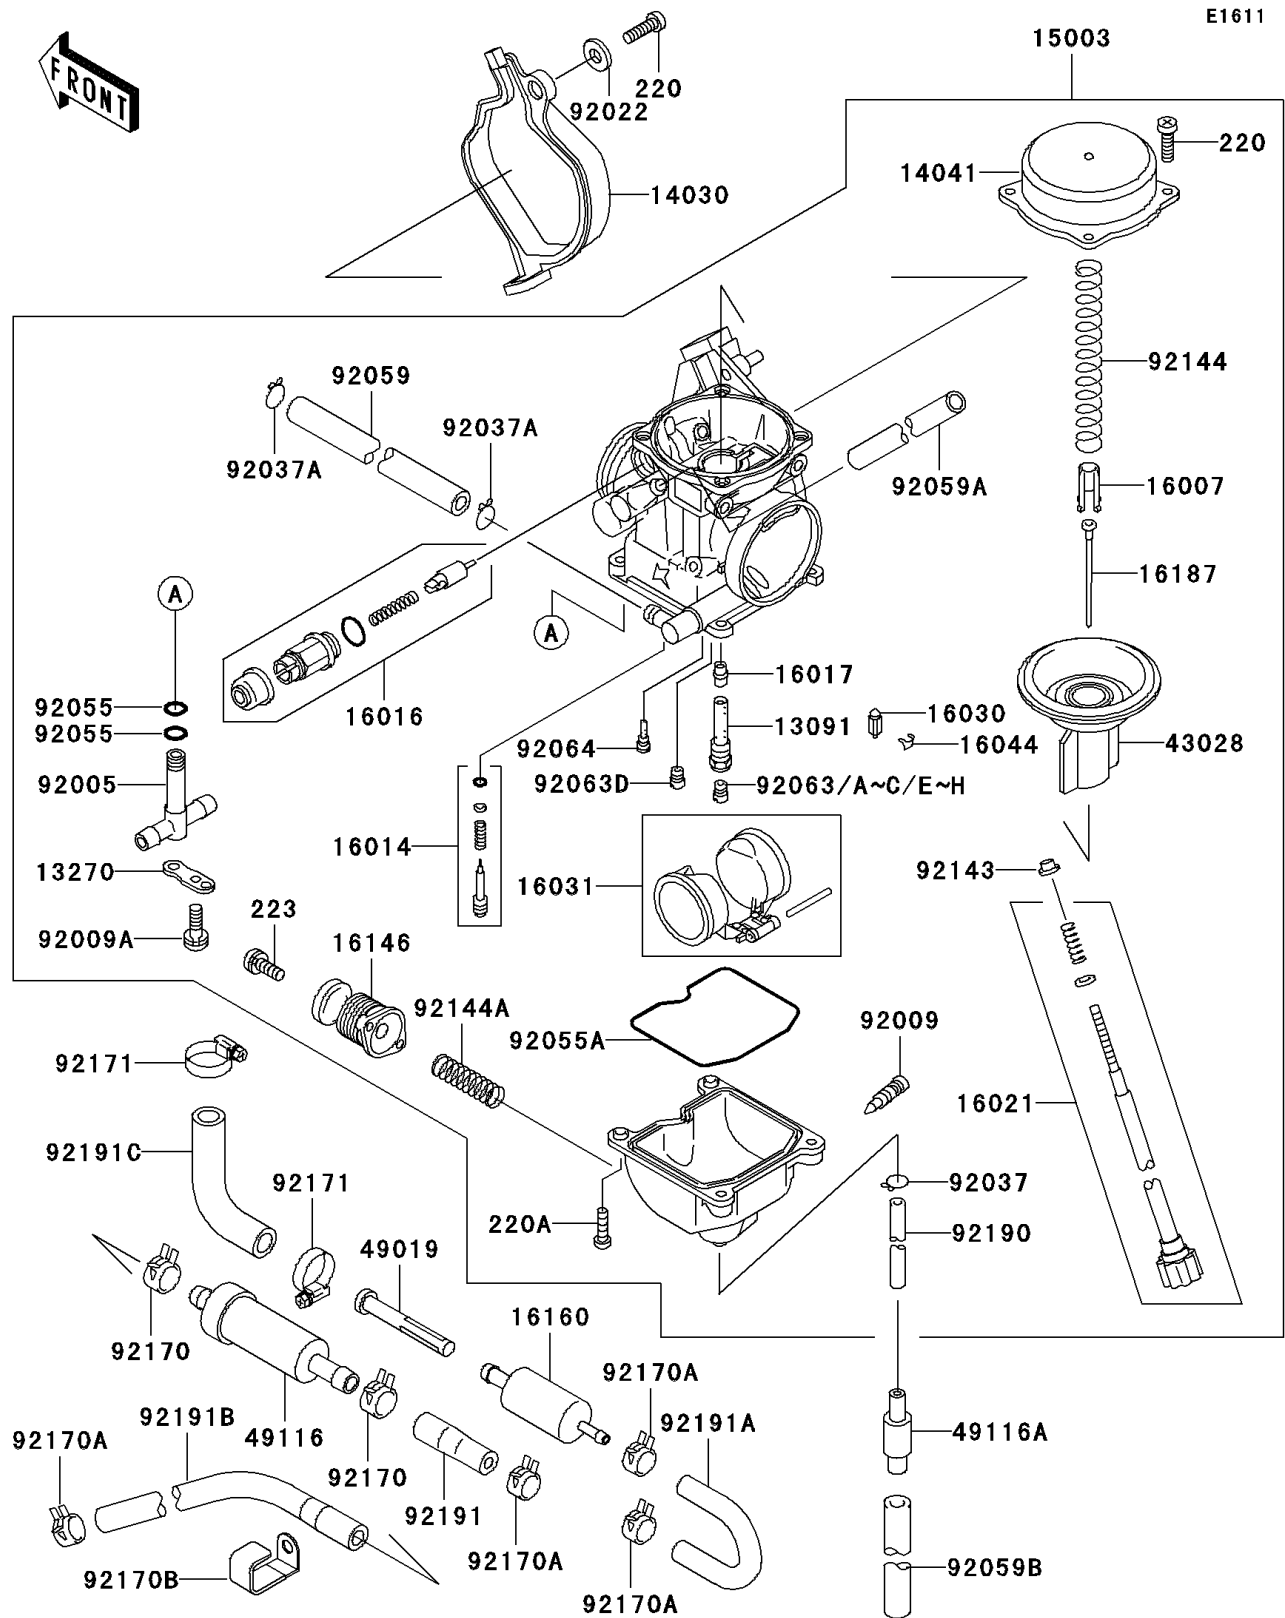

1999 Prairie 400 PARTS DIAGRAM

Carburetor

1999 Prairie 400 PARTS LIST

Carburetor

ITEM NAME	PART NUMBER	QUANTITY
HOLDER,NEEDLE JET (Ref # 13091)	13091-1259	1
PLATE,FITTING STAY (Ref # 13270)	13270-1063	1
COVER-CARBURETOR (Ref # 14030)	14030-1054	1
COVER-COMP,MIXING,INSIDE (Ref # 14041)	14041-1061	1
CARBURETOR-ASSY (Ref # 15003)	15003-1446	1
SEAT-SPRING,VALVE (Ref # 16007)	16007-1134	1
SCREW-PILOT AIR (Ref # 16014)	16014-1081	1
PLUNGER,STARTER (Ref # 16016)	16016-1101	1
JET-NEEDLE,#6 (Ref # 16017)	16017-1400	1
SCREW-THROTTLE STOP (Ref # 16021)	16021-1213	1
VALVE-FLOAT (Ref # 16030)	16030-1007	1
FLOAT (Ref # 16031)	16031-1077	1
CLAMP,FLOAT VALVE (Ref # 16044)	16044-007	1
COVER-ASSY,PUMP (Ref # 16146)	16146-1129	1
BODY,FILTER (Ref # 16160)	16160-1151	1
NEEDLE-JET,N6OI (Ref # 16187)	16187-1092	1
DIAPHRAGM,VALVE (Ref # 43028)	43028-1081	1
FILTER-WATER (Ref # 49019)	49019-1068	1
VALVE-ASSY (Ref # 49116)	49116-1081	1
VALVE-ASSY (Ref # 49116A)	49116-1126	1
FITTING (Ref # 92005)	92005-1235	1
SCREW,DRAIN,6X0.75 (Ref # 92009)	92009-1551	1
SCREW (Ref # 92009A)	92009-1713	1
WASHER,5.2X13X1 (Ref # 92022)	92022-1380	1
CLAMP,TUBE (Ref # 92037)	92037-1201	1
CLAMP,TUBE (Ref # 92037A)	92037-1531	2
RING-O,4.5X1.5 (Ref # 92055)	92055-1427	2
RING-O,FLOAT CHAMBER (Ref # 92055A)	92055-1518	1
TUBE,6.5X11.5X200 (Ref # 92059)	92059-1538	1