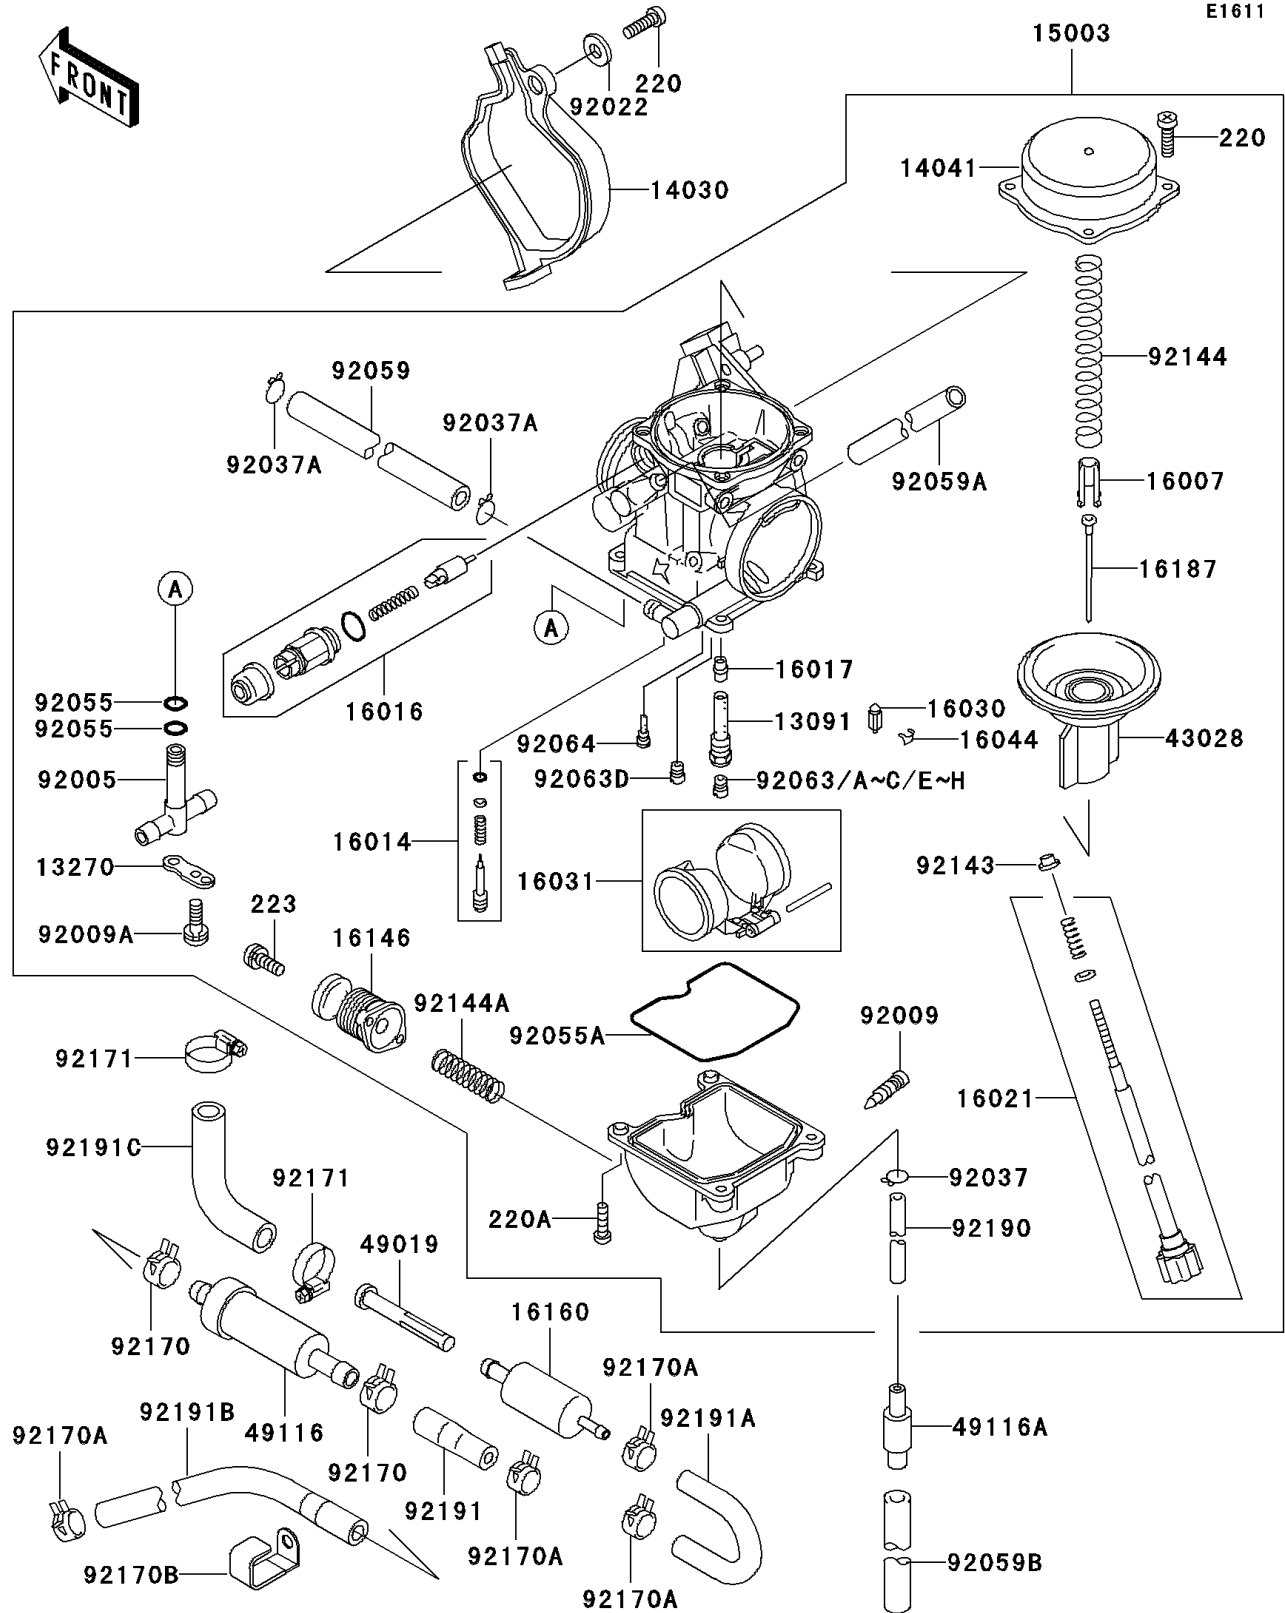

# 2001 Prairie 400 PARTS DIAGRAM

Carburetor

### Carburetor

ITEM NAME	PART NUMBER	QUANTITY
HOLDER,NEEDLE JET (Ref # 13091)	13091-1259	1
PLATE,FITTING STAY (Ref # 13270)	13270-1063	1
COVER-CARBURETOR (Ref # 14030)	14030-1054	1
COVER-COMP,MIXING,INSIDE (Ref # 14041)	14041-1061	1
CARBURETOR-ASSY (Ref # 15003)	15003-1446	1
SEAT-SPRING,VALVE (Ref # 16007)	16007-1134	1
SCREW-PILOT AIR (Ref # 16014)	16014-1081	1
PLUNGER,STARTER (Ref # 16016)	16016-1101	1
JET-NEEDLE,#6 (Ref # 16017)	16017-1400	1
SCREW-THROTTLE STOP (Ref # 16021)	16021-1213	1
VALVE-FLOAT (Ref # 16030)	16030-1007	1
FLOAT (Ref # 16031)	16031-1077	1
CLAMP,FLOAT VALVE (Ref # 16044)	16044-007	1
COVER-ASSY,PUMP (Ref # 16146)	16146-1129	1
BODY,FILTER (Ref # 16160)	16160-1151	1
NEEDLE-JET,N6OI (Ref # 16187)	16187-1092	1
DIAPHRAGM,VALVE (Ref # 43028)	43028-1081	1
FILTER-WATER (Ref # 49019)	49019-1068	1
VALVE-ASSY (Ref # 49116)	49116-1081	1
VALVE-ASSY (Ref # 49116A)	49116-1126	1
FITTING (Ref # 92005)	92005-1235	1
SCREW,DRAIN,6X0.75 (Ref # 92009)	92009-1551	1
SCREW (Ref # 92009A)	92009-1713	1
WASHER,5.2X13X1 (Ref # 92022)	92022-1380	1
CLAMP,TUBE (Ref # 92037)	92037-1201	1
CLAMP,TUBE (Ref # 92037A)	92037-1531	2
RING-O,4.5X1.5 (Ref # 92055)	92055-1427	2
RING-O,FLOAT CHAMBER (Ref # 92055A)	92055-1518	1
TUBE,6.5X11.5X200 (Ref # 92059)	92059-1538	1