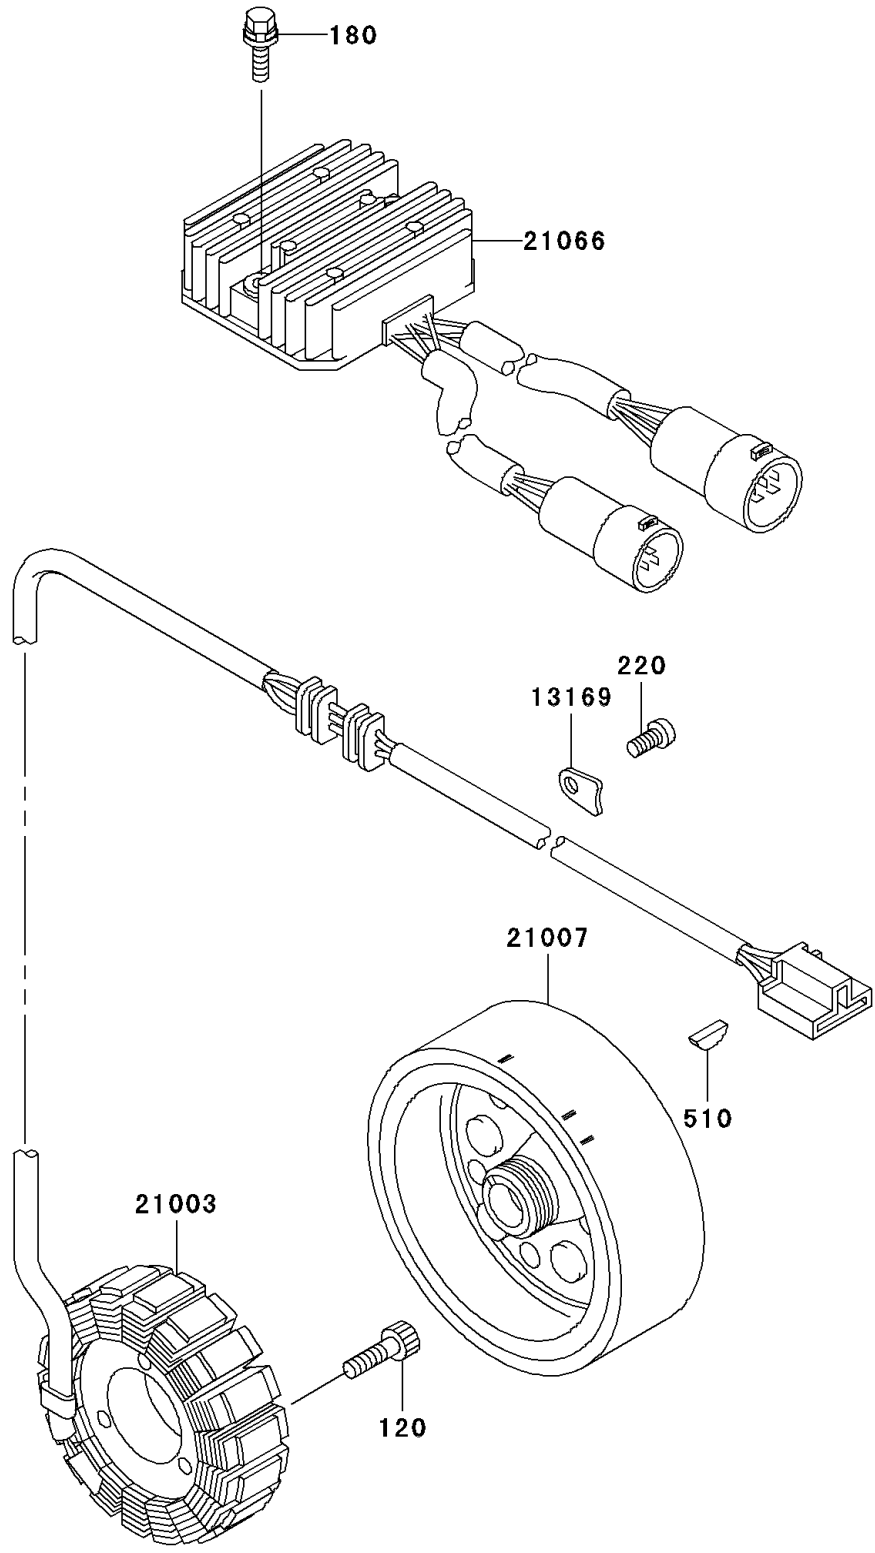

2001 Prairie 400 PARTS DIAGRAM

Generator

E1810

2001 Prairie 400 PARTS LIST

Generator

ITEM NAME	PART NUMBER	QUANTITY
BOLT-SOCKET,6X30 (Ref # 120)	120P0630	3
BOLT-UPSET-WS,6X30 (Ref # 180)	180D0630	2
SCREW-PAN-CROS,6X10 (Ref # 220)	220B0610	1
KEY-WOODRUFF (Ref # 510)	510A4200	1
PLATE,HARNESS (Ref # 13169)	13169-1788	1
STATOR (Ref # 21003)	21003-1345	1
ROTOR,GENERATOR (Ref # 21007)	21007-1306	1
REGULATOR-VOLTAGE (Ref # 21066)	21066-1112	1