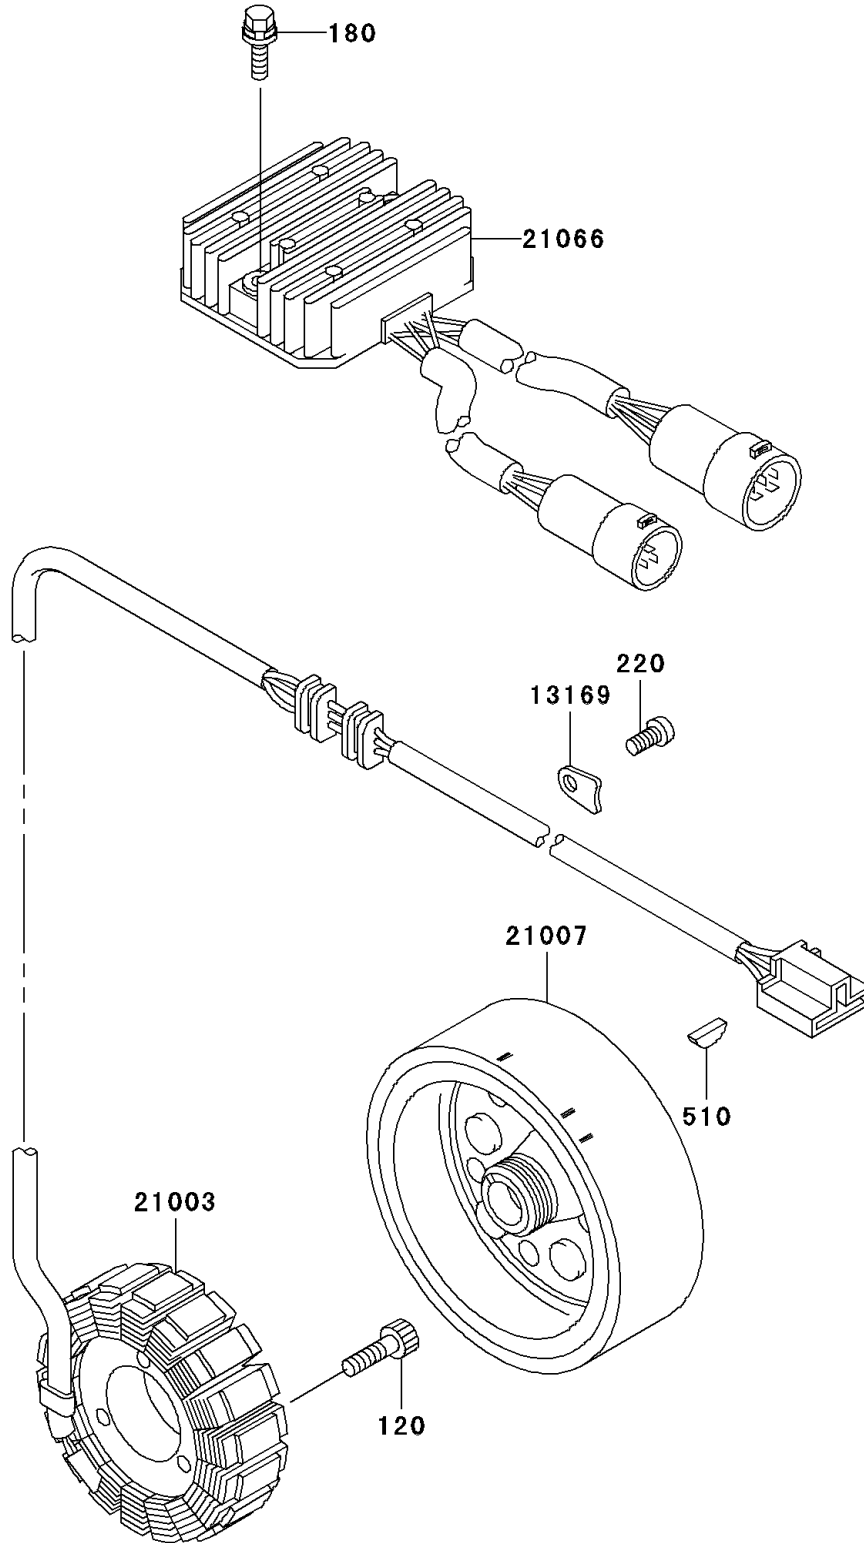

2002 Prairie 400 PARTS DIAGRAM

Generator

E1810

2002 Prairie 400 PARTS LIST

Generator

ITEM NAME	PART NUMBER	QUANTITY
BOLT-SOCKET,6X30 (Ref # 120)	120P0630	3
BOLT-UPSET-WS,6X30 (Ref # 180)	180D0630	2
SCREW-PAN-CROS,6X10 (Ref # 220)	220B0610	1
KEY-WOODRUFF (Ref # 510)	510A4200	1
PLATE,HARNESS (Ref # 13169)	13169-1788	1
STATOR (Ref # 21003)	21003-1345	1
ROTOR,GENERATOR (Ref # 21007)	21007-1306	1
REGULATOR-VOLTAGE (Ref # 21066)	21066-1112	1