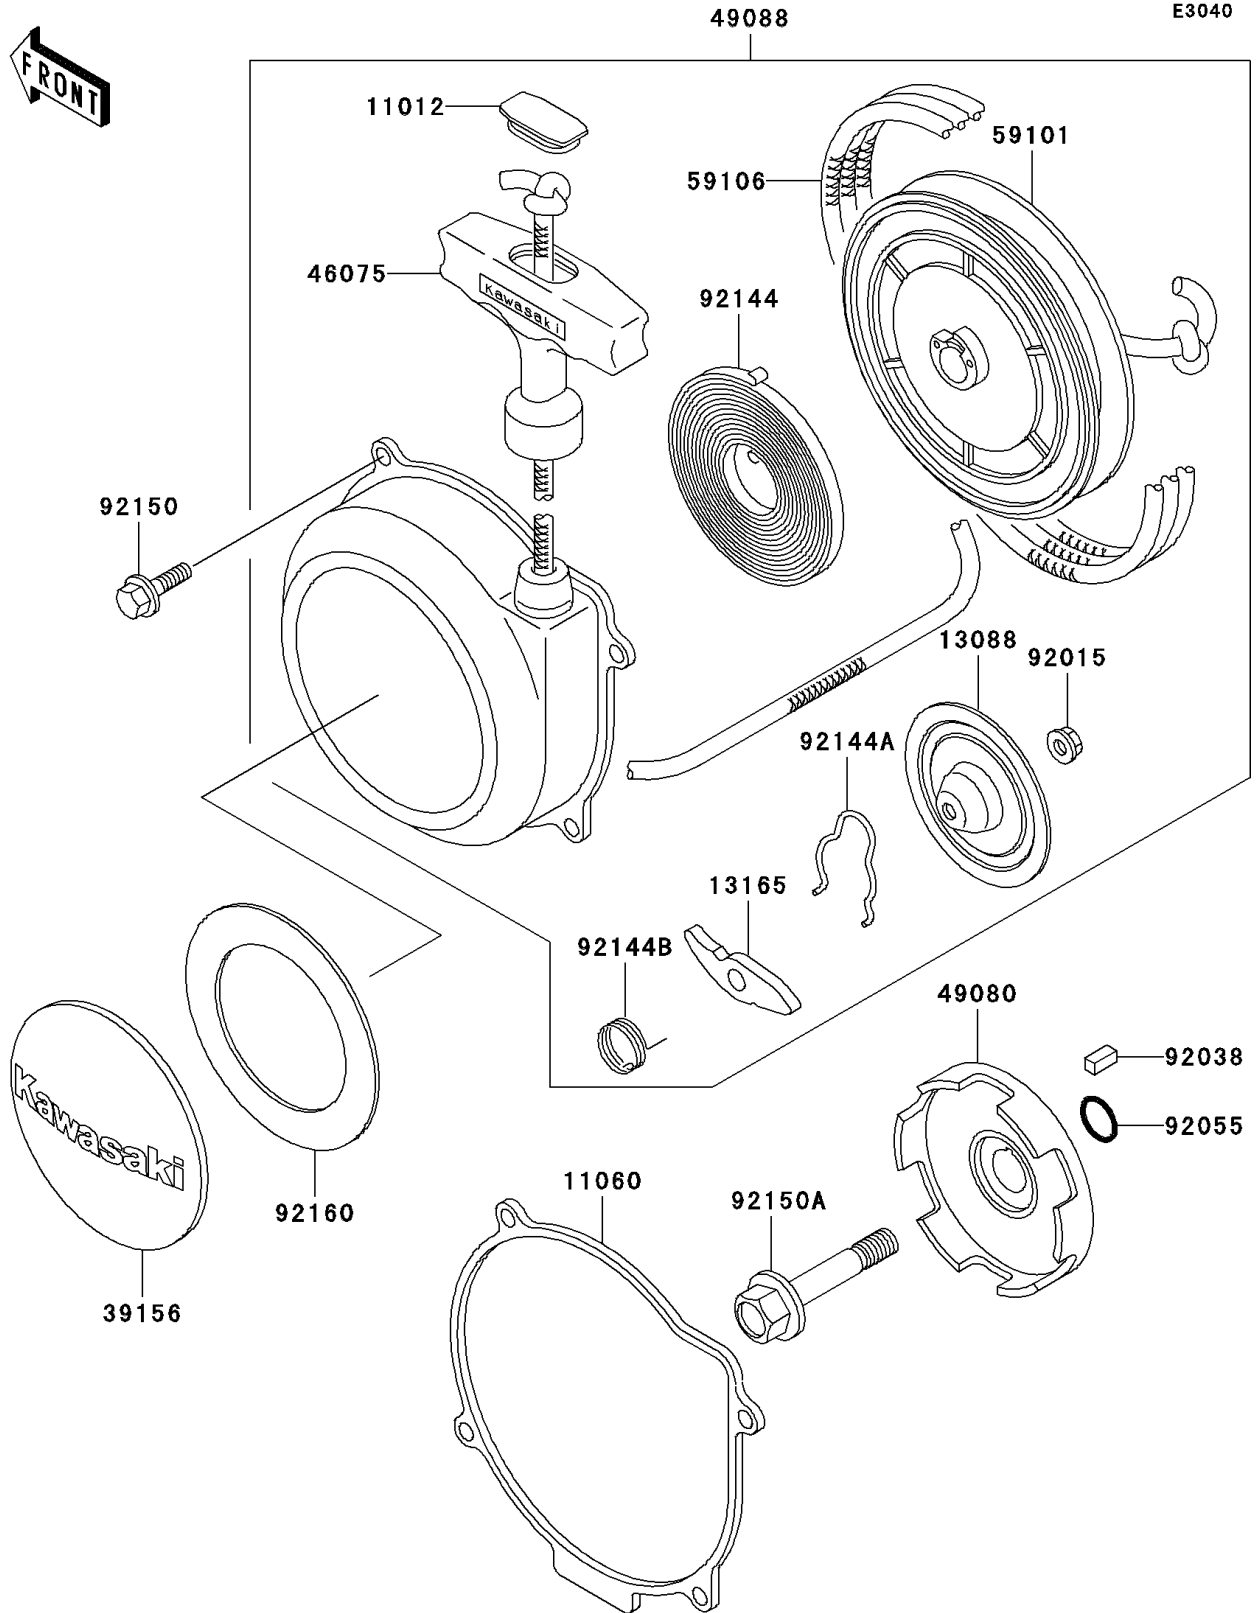

# 2002 Prairie 400 PARTS DIAGRAM

Recoil Starter

## 2002 Prairie 400 PARTS LIST

### Recoil Starter

ITEM NAME	PART NUMBER	QUANTITY
CAP,RECOIL GRIP (Ref # 11012)	11012-1420	1
GASKET,BLANK (Ref # 11060)	11060-1717	1
PLATE-FRICTION,RECOIL (Ref # 13088)	13088-1073	1
PAWL,RECOIL (Ref # 13165)	13165-1123	1
PAD,RECOIL STARTER (Ref # 39156)	39156-1527	1
GRIP,RECOIL (Ref # 46075)	46075-1073	1
PULLEY-STARTING (Ref # 49080)	49080-1056	1
STARTER-RECOIL (Ref # 49088)	49088-1056	1
REEL (Ref # 59101)	59101-1109	1
ROPE (Ref # 59106)	59106-1103	1
NUT,6MM (Ref # 92015)	92015-1464	1
KEY,SUNK (Ref # 92038)	92038-1051	1
RING-O,19.8X2.2 (Ref # 92055)	92055-1215	1
SPRING,RECOIL (Ref # 92144)	92144-1205	1
SPRING,FRICTION (Ref # 92144A)	92144-1206	1
SPRING,RETURN (Ref # 92144B)	92144-1207	1
BOLT,6X14 (Ref # 92150)	92150-1916	4
BOLT,12X65 (Ref # 92150A)	92150-1987	1
DAMPER,RECOIL STARTER (Ref # 92160)	92160-1691	1