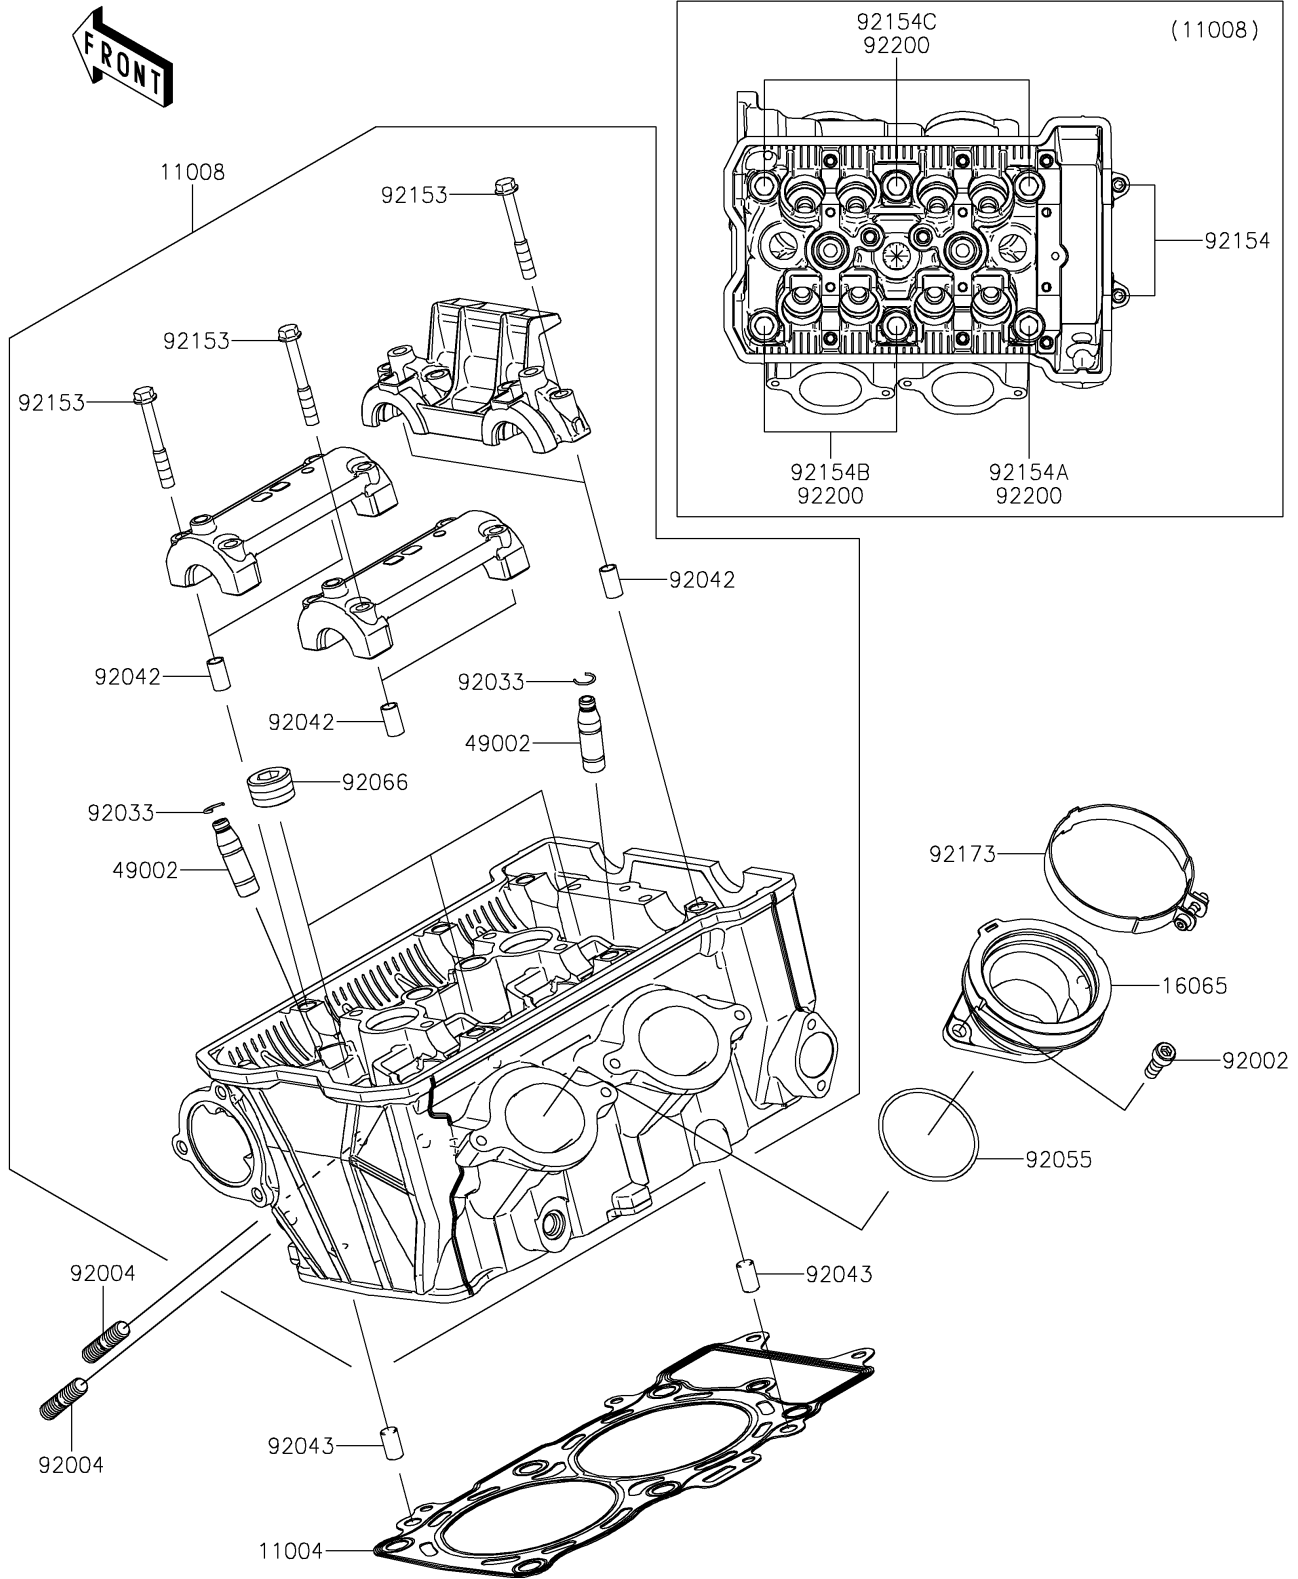

# 2019 NINJA® 650 ABS PARTS DIAGRAM

Cylinder Head

E1111

## 2019 NINJA® 650 ABS PARTS LIST

### Cylinder Head

ITEM NAME	PART NUMBER	QUANTITY
GASKET-HEAD (Ref # 11004)	11004-0763	1
HEAD-COMP-CYLINDER (Ref # 11008)	11008-0913	1
HOLDER-CARBURETOR (Ref # 16065)	16065-0131	2
GUIDE-VALVE (Ref # 49002)	49002-0039	8
BOLT,6X16 (Ref # 92002)	92002-1143	4
STUD,8X22 (Ref # 92004)	92004-0025	4
RING-SNAP (Ref # 92033)	92033-1247	8
PIN,DOWEL,6.3X8X14 (Ref # 92042)	92042-007	6
PIN,8X14 (Ref # 92043)	92043-1567	2
RING-O,47X1.9 (Ref # 92055)	92055-1600	2
PLUG,PT1/2X12.5 (Ref # 92066)	92066-0002	3
BOLT,6X45 (Ref # 92153)	92153-0339	12
BOLT,SOCKET,6X30 (Ref # 92154)	92154-0116	2
BOLT,FLANGED,10X100 (Ref # 92154A)	92154-2363	1
BOLT,FLANGED,10X158 (Ref # 92154B)	92154-2364	2
BOLT,FLANGED,10X176 (Ref # 92154C)	92154-2365	3
CLAMP (Ref # 92173)	92173-0239	2
WASHER,10.5X19X2.3 (Ref # 92200)	92200-0257	6