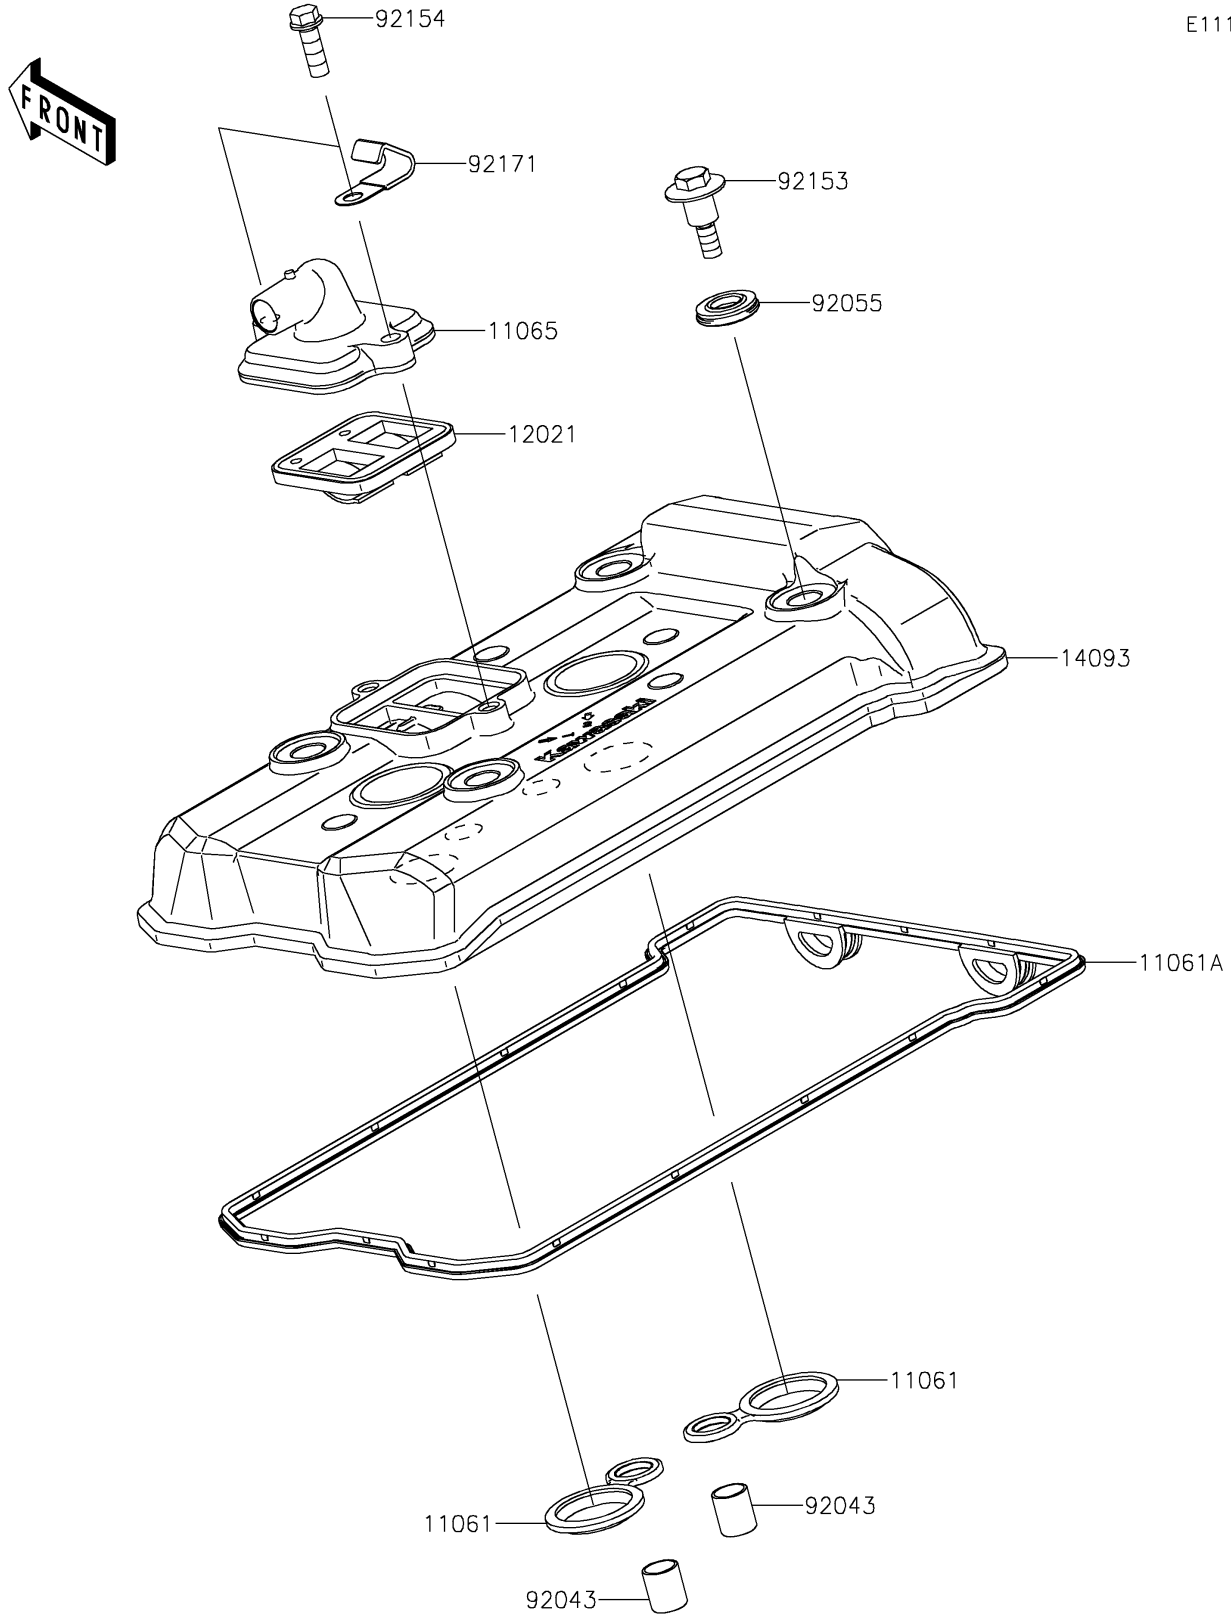

2019 NINJA® 650 ABS PARTS DIAGRAM

Cylinder Head Cover

E1112

2019 NINJA® 650 ABS PARTS LIST

Cylinder Head Cover

ITEM NAME	PART NUMBER	QUANTITY
GASKET,SPARK PLUG HOLE (Ref # 11061)	11061-0105	2
GASKET,HEAD COVER (Ref # 11061A)	11061-1184	1
CAP (Ref # 11065)	11065-0709	1
VALVE-ASSY-REED (Ref # 12021)	12021-0708	1
COVER,HEAD (Ref # 14093)	14093-0501	1
PIN,10.1X12X14 (Ref # 92043)	92043-4009	2
RING-O (Ref # 92055)	92055-0187	4
BOLT,HEAD COVER (Ref # 92153)	92153-0793	4
BOLT,FLANGED,6X18 (Ref # 92154)	92154-1775	2
CLAMP (Ref # 92171)	92171-0813	1