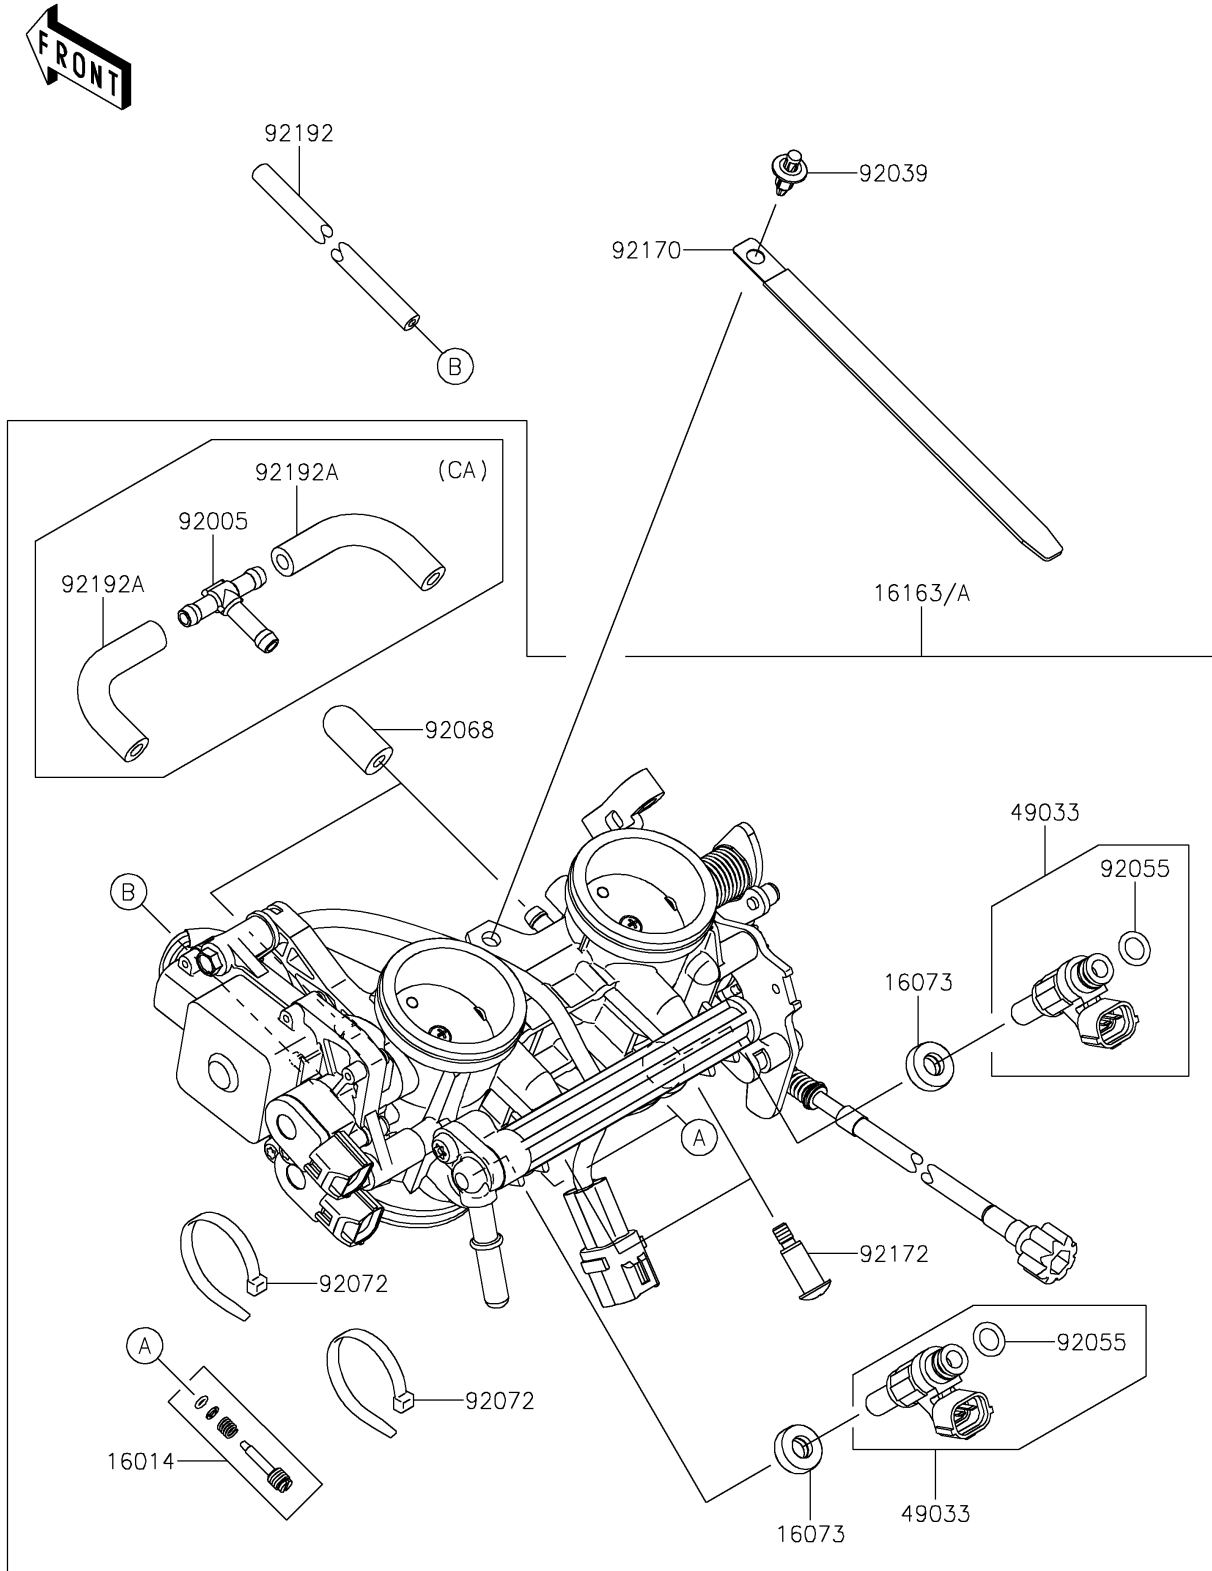

# 2019 NINJA® 650 ABS PARTS DIAGRAM

Throttle

E1510

## 2019 NINJA® 650 ABS PARTS LIST

### Throttle

ITEM NAME	PART NUMBER	QUANTITY
SCREW-PILOT AIR (Ref # 16014)	16014-0002	2
INSULATOR (Ref # 16073)	16073-0129	2
THROTTLE-ASSY (Ref # 16163)	16163-0877	1
THROTTLE-ASSY (Ref # 16163A)	16163-0878	1
NOZZLE-INJECTION (Ref # 49033)	49033-0042	2
FITTING,3WAY (Ref # 92005)	92005-0730	1
RIVET (Ref # 92039)	92039-0707	1
RING-O,INJECTION NOZZLE (Ref # 92055)	92055-0124	2
PLUG,12X25 (Ref # 92068)	92068-006	2
BAND,SUB-HARNESS (Ref # 92072)	92072-0012	2
CLAMP,L=150 (Ref # 92170)	92170-1114	1
SCREW,PIPE INJECTION (Ref # 92172)	92172-0064	2
TUBE,3X6.7X300 (Ref # 92192)	92192-0977	1
TUBE (Ref # 92192A)	92192-1045	2