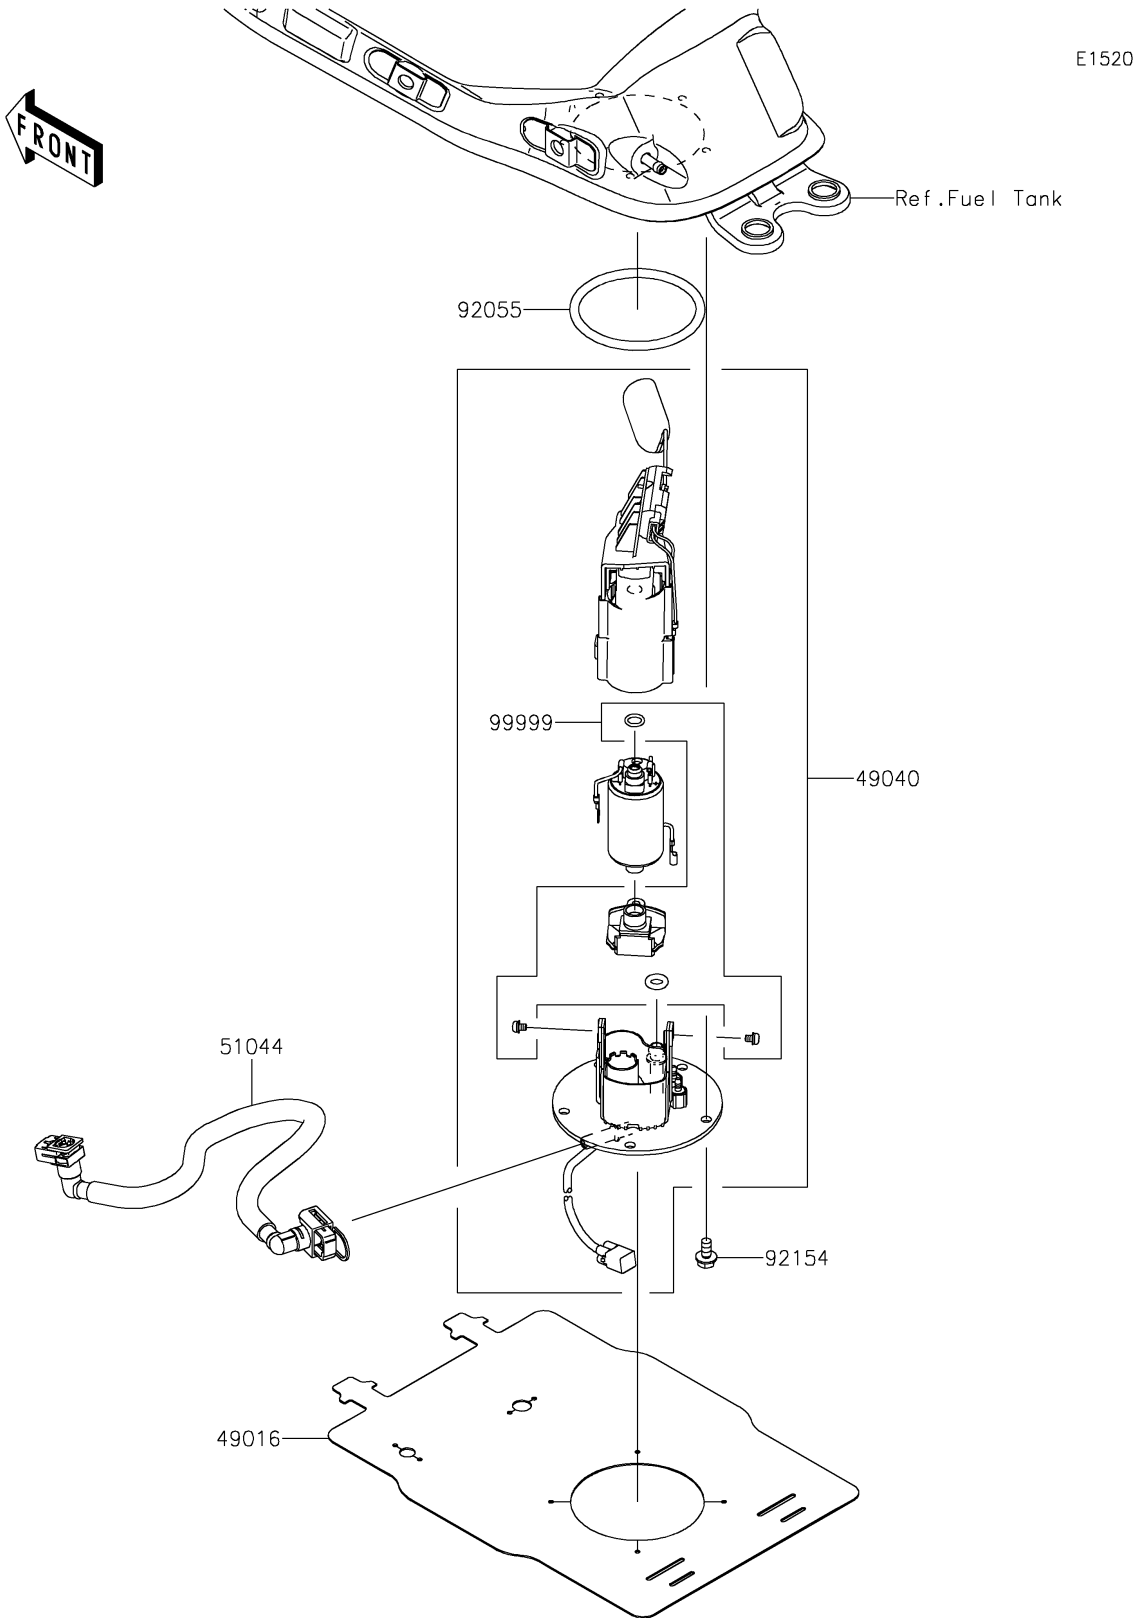

2019 NINJA® 650 ABS PARTS DIAGRAM

Fuel Pump

2019 NINJA® 650 ABS PARTS LIST

Fuel Pump

ITEM NAME	PART NUMBER	QUANTITY
COVER-SEAL (Ref # 49016)	49016-0641	1
PUMP-FUEL (Ref # 49040)	49040-0754	1
TUBE-ASSY,FUEL (Ref # 51044)	51044-0847	1
RING-O,74.6X5.7 (Ref # 92055)	92055-0728	1
BOLT,FLANGED,6X12 (Ref # 92154)	92154-2335	5
KIT,FUEL FILTER (Ref # 99999)	99999-0525	1