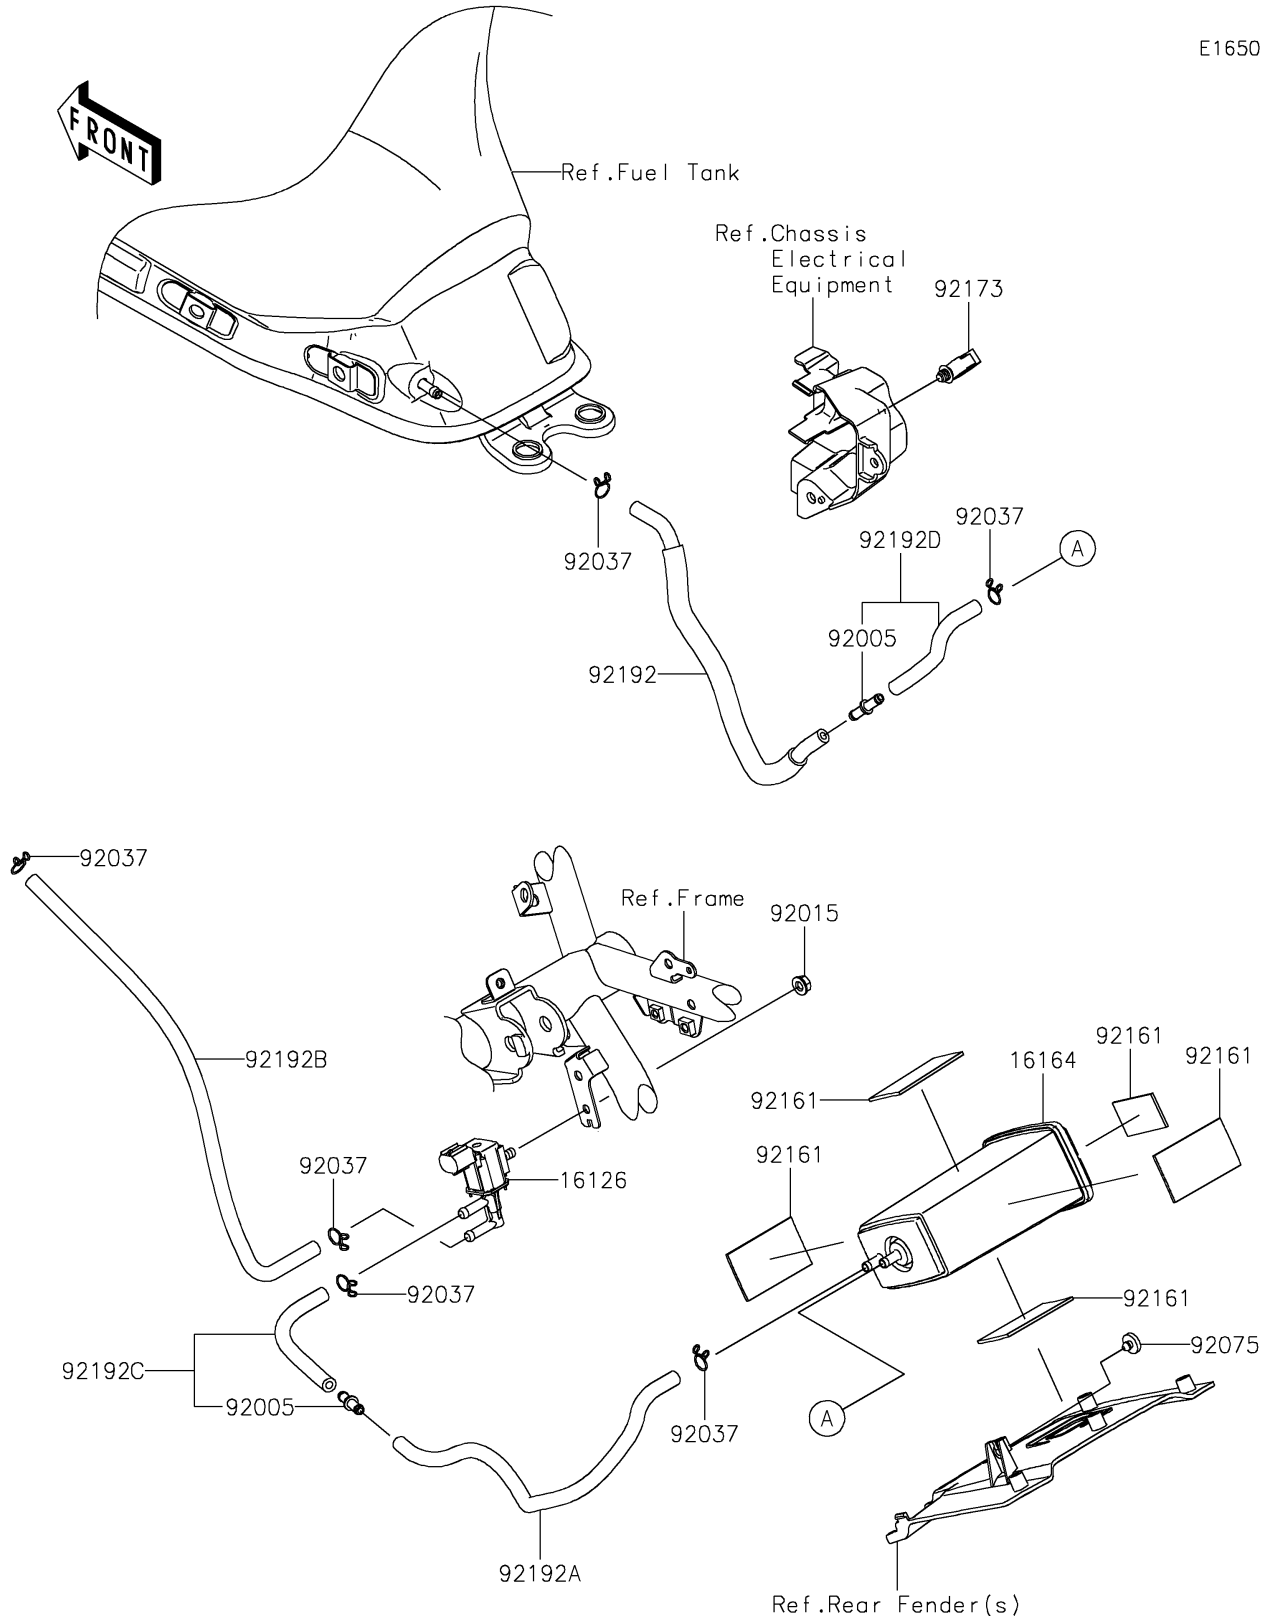

2019 NINJA® 650 ABS PARTS DIAGRAM

Fuel Evaporative System(CA)

E1650

2019 NINJA® 650 ABS PARTS LIST

Fuel Evaporative System(CA)

ITEM NAME	PART NUMBER	QUANTITY
VALVE,SOLENOID (Ref # 16126)	16126-0705	1
CANISTER (Ref # 16164)	16164-0012	1
FITTING (Ref # 92005)	92005-0721	2
NUT,FLANGED,6MM (Ref # 92015)	92015-1367	1
CLAMP,TUBE (Ref # 92037)	92037-147	6
DAMPER,BOOST SENSOR (Ref # 92075)	92075-2113	1
DAMPER (Ref # 92161)	92161-1883	5
CLAMP,HOLDER CLIP (Ref # 92173)	92173-0868	1
TUBE,TANK-FITTING (Ref # 92192)	92192-1659	1
TUBE,CANISTER-FITTING (Ref # 92192A)	92192-1660	1
TUBE,VALVE-THROTTLE BODY (Ref # 92192B)	92192-1661	1
TUBE,VALVE-FITTING (Ref # 92192C)	92192-1700	1
TUBE,CANISTER-FITTING (Ref # 92192D)	92192-1701	1