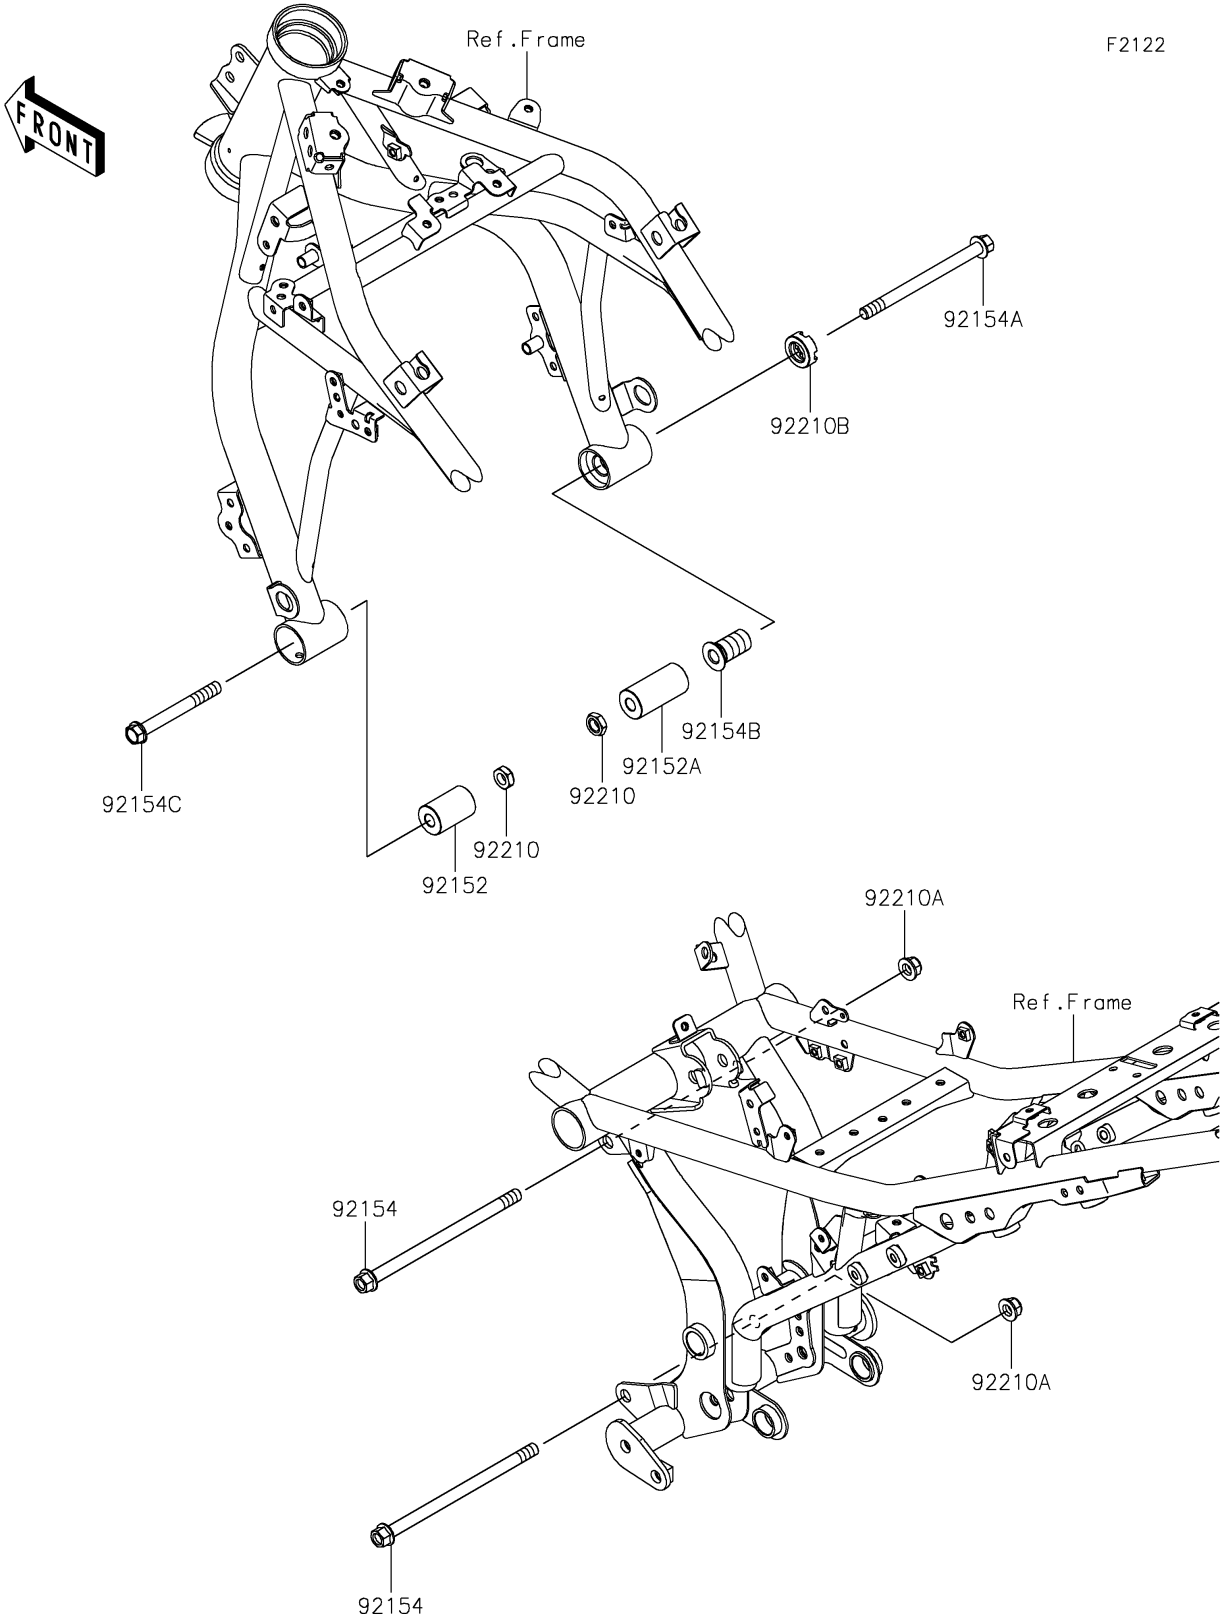

2019 NINJA[®] 650 ABS PARTS DIAGRAM

Engine Mount

2019 NINJA® 650 ABS PARTS LIST

Engine Mount

ITEM NAME	PART NUMBER	QUANTITY
COLLAR,10.5X26X40 (Ref # 92152)	92152-2230	1
COLLAR,10.5X26X54 (Ref # 92152A)	92152-2231	1
BOLT,FLANGED,10X170 (Ref # 92154)	92154-0840	2
BOLT,FLANGED,10X132 (Ref # 92154A)	92154-2167	1
BOLT,ADJUST,18X35 (Ref # 92154B)	92154-2168	1
BOLT,FLANGED,10X90 (Ref # 92154C)	92154-2645	1
NUT,LOCK,10MM (Ref # 92210)	92210-0784	2
NUT,LOCK,FLANGED,10MM (Ref # 92210A)	92210-1081	2
NUT,18MM (Ref # 92210B)	92210-1203	1