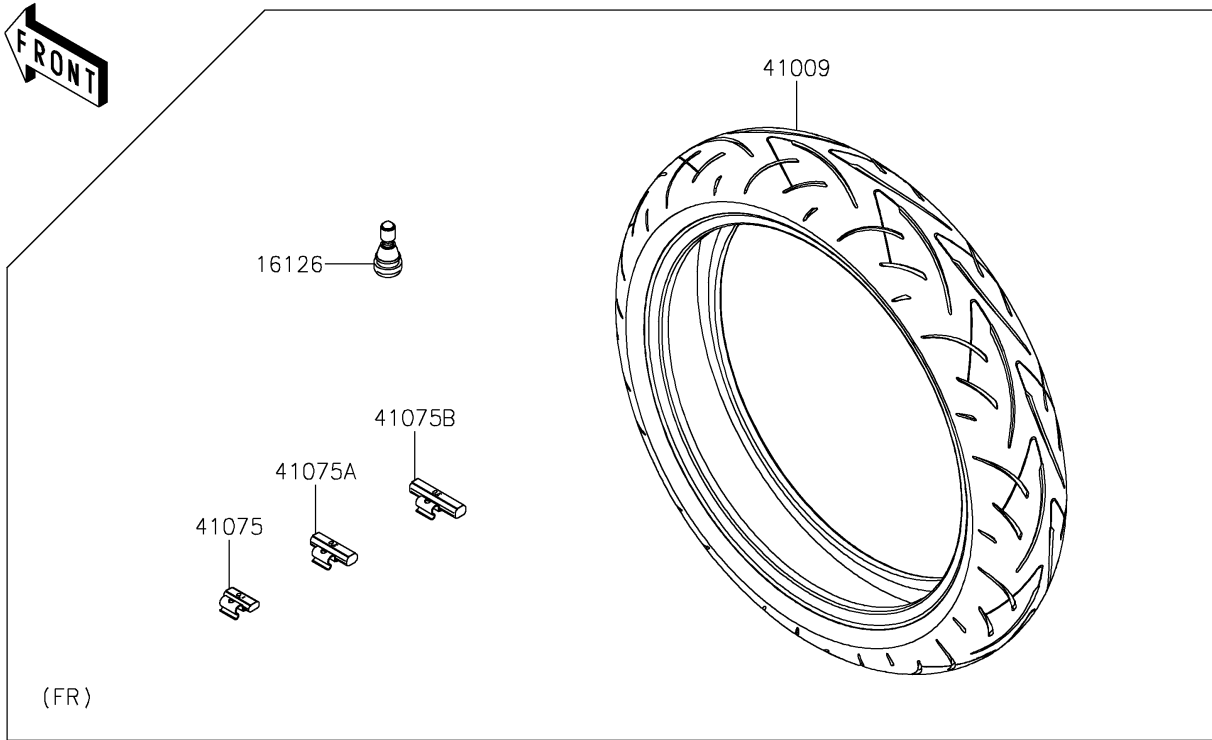

2019 NINJA® 650 ABS PARTS DIAGRAM

Tires

F2210

2019 NINJA® 650 ABS PARTS LIST

Tires

ITEM NAME	PART NUMBER	QUANTITY
VALVE,TIRE (Ref # 16126)	16126-1140	2
TIRE,FR,120/70ZR17(58W),D214F (Ref # 41009)	41009-0689	1
TIRE,RR,160/60ZR17(69W),D214 (Ref # 41009A)	41009-0690	1
BALANCER-WHEEL,10G,SILVER (Ref # 41075)	41075-0007	AR
BALANCER-WHEEL,20G,SILVER (Ref # 41075A)	41075-0008	AR
BALANCER-WHEEL,30G,SILVER (Ref # 41075B)	41075-0009	AR