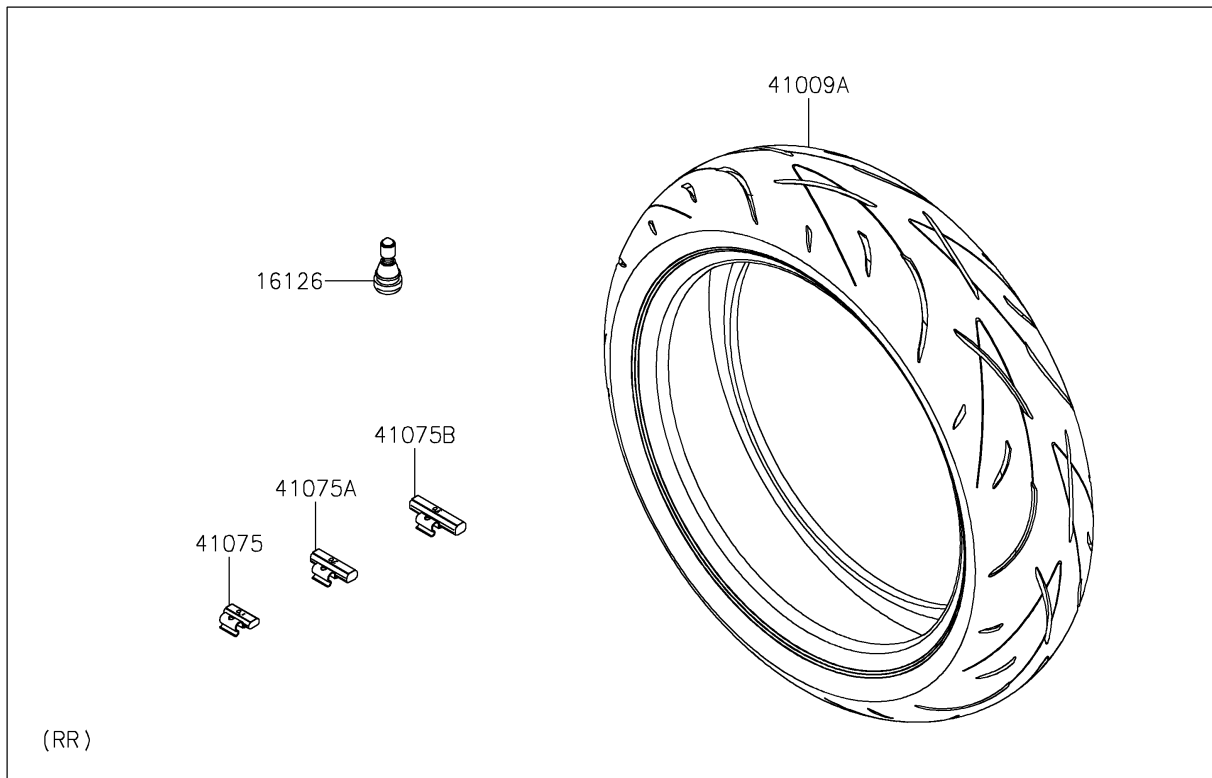

2019 NINJA® 650 ABS PARTS DIAGRAM

Tires

F2210

2019 NINJA® 650 ABS PARTS LIST

Tires

ITEM NAME	PART NUMBER	QUANTITY
VALVE,TIRE (Ref # 16126)	16126-1140	2
TIRE,FR,120/70ZR17(58W),D214F (Ref # 41009)	41009-0689	1
TIRE,RR,160/60ZR17(69W),D214 (Ref # 41009A)	41009-0690	1
BALANCER-WHEEL,10G,SILVER (Ref # 41075)	41075-0007	AR
BALANCER-WHEEL,20G,SILVER (Ref # 41075A)	41075-0008	AR
BALANCER-WHEEL,30G,SILVER (Ref # 41075B)	41075-0009	AR