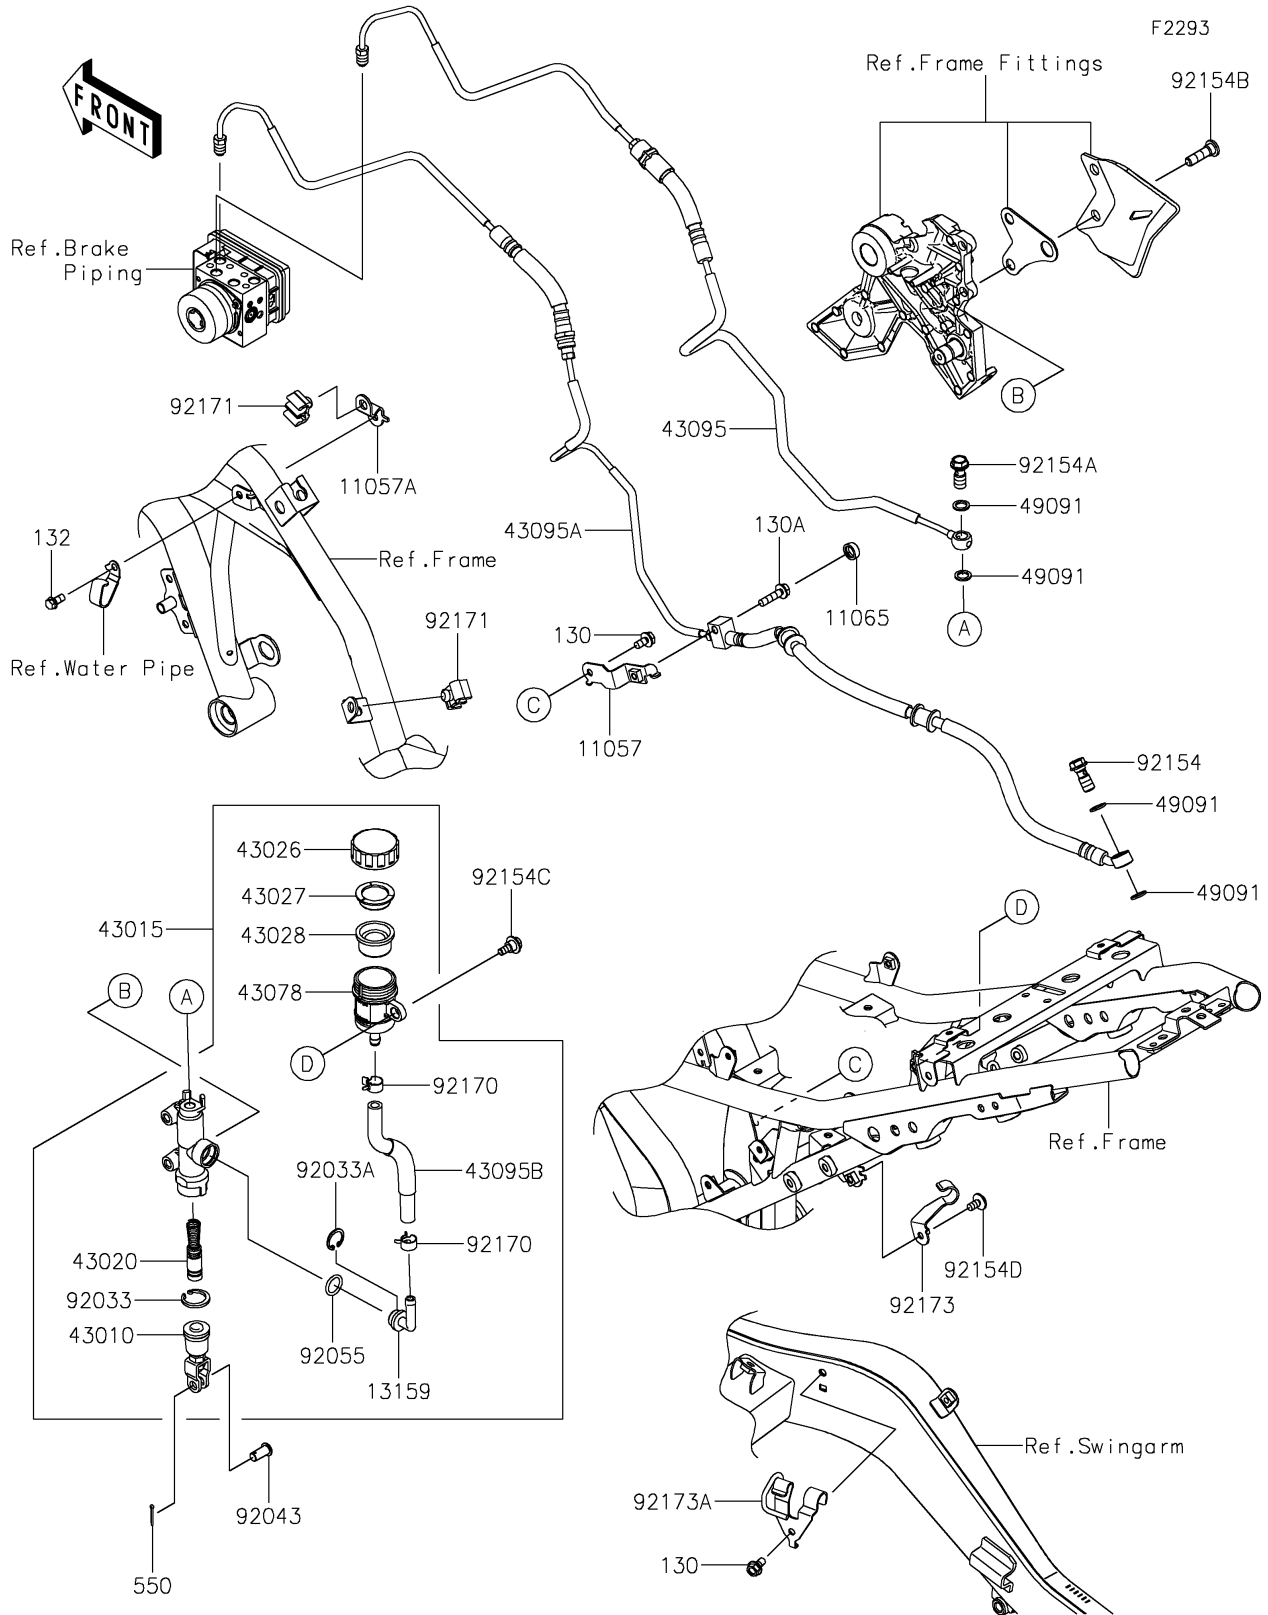

# 2019 NINJA® 650 ABS PARTS DIAGRAM

## Rear Master Cylinder

### Rear Master Cylinder

ITEM NAME	PART NUMBER	QUANTITY
BRACKET,ABS JOINT (Ref # 11057)	11057-0161	1
BRACKET,FR ABS PIPE (Ref # 11057A)	11057-0166	1
CAP,BOLT (Ref # 11065)	11065-0752	1
BOLT-FLANGED,6X12 (Ref # 130)	130BA0612	2
BOLT-FLANGED,6X25 (Ref # 130A)	130BA0625	1
CONNECTOR (Ref # 13159)	13159-1056	1
BOLT-FLANGED-SMALL,6X12 (Ref # 132)	132BA0612	1
ROD-ASSY-BRAKE (Ref # 43010)	43010-1062	1
CYLINDER-ASSY-MASTER (Ref # 43015)	43015-0646	1
PISTON-COMP-BRAKE (Ref # 43020)	43020-1094	1
CAP-BRAKE (Ref # 43026)	43026-0009	1
PLATE-DIAPHRAGM (Ref # 43027)	43027-1053	1
DIAPHRAGM (Ref # 43028)	43028-1065	1
RESERVOIR (Ref # 43078)	43078-0060	1
HOSE-BRAKE,RR M/CYL.-ABS UNIT (Ref # 43095)	43095-0961	1
HOSE-BRAKE,ABS UNIT-RR CAL. (Ref # 43095A)	43095-0962	1
HOSE-BRAKE,RR M/CYL. (Ref # 43095B)	43095-0969	1
WASHER-SEAL,10.1X14.5X1.5 (Ref # 49091)	49091-0001	4
PIN-COTTER,2.0X15 (Ref # 550)	550AA2015	1
RING-SNAP,20.9X24.6X1.2 (Ref # 92033)	92033-0079	1
RING-SNAP,20.5MM (Ref # 92033A)	92033-1186	1
PIN (Ref # 92043)	92043-0182	1
RING-O,14.8X2.4 (Ref # 92055)	92055-0741	1
BOLT,OIL,L=23 (Ref # 92154)	92154-0226	1
BOLT,FLANGED,10X23 (Ref # 92154A)	92154-0732	1
BOLT,SOCKET,8X30 (Ref # 92154B)	92154-0843	2
BOLT (Ref # 92154C)	92154-0929	1
BOLT,SOCKET,6X12 (Ref # 92154D)	92154-0951	1
CLAMP,HOSE (Ref # 92170)	92170-1091	2

### Rear Master Cylinder

ITEM NAME	PART NUMBER	QUANTITY
CLAMP (Ref # 92171)	92171-0818	2
CLAMP,RR BRAKE HOSE (Ref # 92173)	92173-1604	1
CLAMP,SWING ARM (Ref # 92173A)	92173-1665	1